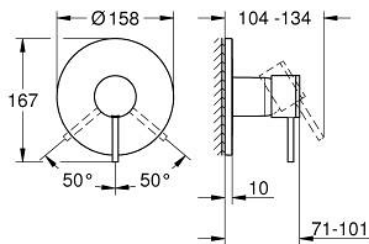

24 354 000 ATRIO SINGLE-LEVER SHOWER MIXER

PRODUCT DESCRIPTION

- Colour: chrome
- trim set for GROHE Rapido SmartBox (35 600/35 604)
- GROHE SilkMove 46 mm ceramic cartridge
- GROHE LongLife finish
- GROHE FastFixation escutcheon with covered shaft sealing and covered fixing
- metal escutcheon, retroactively 6° adjustable
- metal lever
- without roughing-in set 35 600/35 604 (please order separately)
- outlet B or C = 30 l/min

24 354 000 ATRIO SINGLE-LEVER SHOWER MIXER

SPARE PARTS

- 1: Lever (Spare part-nr. 48443000)
 - 2: Escutcheon (Spare part-nr. 48615000)
 - 3: Mounting plate (Spare part-nr. 48439000)
 - 4: Cap (Spare part-nr. 02693000)
 - 5: Cartridge (Spare part-nr. 46048000)
 - 6: Seal (Spare part-nr. 48360000)
 - 7: Temperature limiter (Spare part-nr. 46308000)*
 - 8: Universal extension set single-lever mixers, 25 mm (Spare part-nr. 14056000)*
 - 9: Universal extension set single-lever mixers, 50 mm (Spare part-nr. 14057000)*
- * Optional accessories