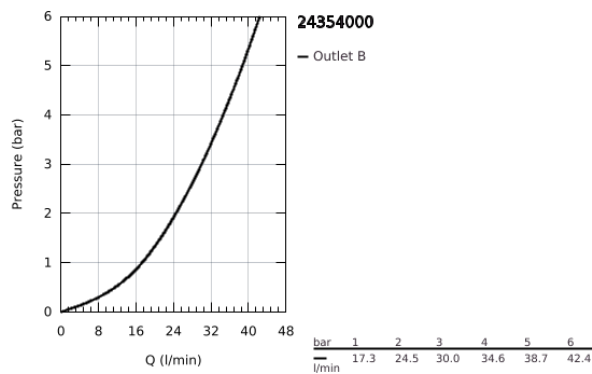

24 354 000 ATRIO SINGLE-LEVER SHOWER MIXER

PRODUCT DESCRIPTION

- Colour: chrome
- trim set for GROHE Rapido SmartBox (35 600/35 604)
- GROHE SilkMove 46 mm ceramic cartridge
- GROHE LongLife finish
- GROHE FastFixation escutcheon with covered shaft sealing and covered fixing
- metal escutcheon, retroactively 6° adjustable
- metal lever
- without roughing-in set 35 600/35 604 (please order separately)
- outlet B or C = 30 l/min