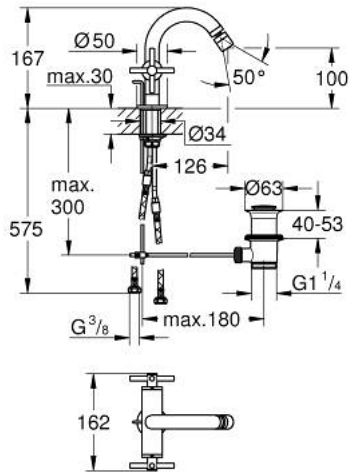

24 353 MS0 ATRIO SINGLE-HOLE BIDET MIXER 1/2"

PRODUCT DESCRIPTION

- Colour: satin steel
- ceramic headparts 1/2", 90°
- GROHE LongLife finish
- rapid installation system
- ball-joint mousseur
- bow spout
- pop-up waste set 1 1/4"
- flexible connection hoses
- with cross handles
- Two different sets of caps included. One set with "H" and "C" marking, one set without marking

24 353 MS0 ATRIO SINGLE-HOLE BIDET MIXER 1/2"

	6.2	180mm
	8	350mm

SPARE PARTS

- 1: Cross handles (Spare part-nr. 14215MS0)
- 2: Ceramic headpart, 1/2" (Spare part-nr. 45883000)
- 2.1: O-ring Ø18,2 x Ø1,7 (Spare part-nr. 0392400M)
- 3: Pop-up rod (Spare part-nr. 65196MS0)
- 4: Mousseur (Spare part-nr. 06574MS0)
- 5: Shank fastening assembly (Spare part-nr. 48409000)
- 6: Waste set 1 1/4" (Spare part-nr. 28910MS0)
- 6.1: Plug (Spare part-nr. 07182MS0)
- 6.2: Eccentric rod (Spare part-nr. 07052000)
- 7: Ceramic headpart, 1/2" (Spare part-nr. 45882000)
- 7.1: O-ring Ø18,2 x Ø1,7 (Spare part-nr. 0392400M)
- 8: Eccentric rod (Spare part-nr. 07341000)*