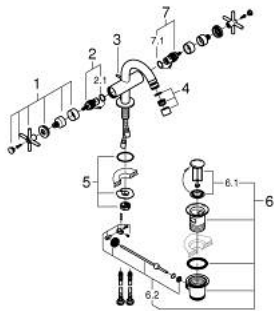

24 353 MS0 ATRIO SINGLE-HOLE BIDET MIXER 1/2"

PRODUCT DESCRIPTION

- Colour: satin steel
- ceramic headparts 1/2", 90°
- GROHE LongLife finish
- rapid installation system
- ball-joint mousseur
- bow spout
- pop-up waste set 1 1/4"
- flexible connection hoses
- with cross handles
- Two different sets of caps included. One set with "H" and "C" marking, one set without marking

24 353 MS0 ATRIO SINGLE-HOLE BIDET MIXER 1/2"

	6.2	180mm
	8	350mm

SPARE PARTS

- 1: Cross handles (Spare part-nr. 14215MS0)
- 2: Ceramic headpart, 1/2" (Spare part-nr. 45883000)
- 2.1: O-ring Ø18,2 x Ø1,7 (Spare part-nr. 0392400M)
- 3: Pop-up rod (Spare part-nr. 65196MS0)
- 4: Mousseur (Spare part-nr. 06574MS0)
- 5: Shank fastening assembly (Spare part-nr. 48409000)
- 6: Waste set 1 1/4" (Spare part-nr. 28910MS0)
- 6.1: Plug (Spare part-nr. 07182MS0)
- 6.2: Eccentric rod (Spare part-nr. 07052000)
- 7: Ceramic headpart, 1/2" (Spare part-nr. 45882000)
- 7.1: O-ring Ø18,2 x Ø1,7 (Spare part-nr. 0392400M)
- 8: Eccentric rod (Spare part-nr. 07341000)*