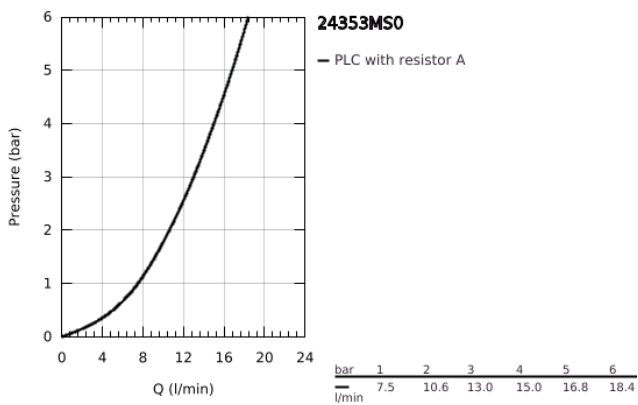

24 353 MS0 ATRIO SINGLE-HOLE BIDET MIXER 1/2"

PRODUCT DESCRIPTION

- Colour: satin steel
- ceramic headparts 1/2", 90°
- GROHE LongLife finish
- rapid installation system
- ball-joint mousseur
- bow spout
- pop-up waste set 1 1/4"
- flexible connection hoses
- with cross handles
- Two different sets of caps included. One set with "H" and "C" marking, one set without marking

24 353 MS0 ATRIO SINGLE-HOLE BIDET MIXER 1/2"

	6.2	180mm
	8	350mm

SPARE PARTS

- 1: Cross handles (Spare part-nr. 14215MS0)
- 2: Ceramic headpart, 1/2" (Spare part-nr. 45883000)
- 2.1: O-ring Ø18,2 x Ø1,7 (Spare part-nr. 0392400M)
- 3: Pop-up rod (Spare part-nr. 65196MS0)
- 4: Mousseur (Spare part-nr. 06574MS0)
- 5: Shank fastening assembly (Spare part-nr. 48409000)
- 6: Waste set 1 1/4" (Spare part-nr. 28910MS0)
- 6.1: Plug (Spare part-nr. 07182MS0)
- 6.2: Eccentric rod (Spare part-nr. 07052000)
- 7: Ceramic headpart, 1/2" (Spare part-nr. 45882000)
- 7.1: O-ring Ø18,2 x Ø1,7 (Spare part-nr. 0392400M)
- 8: Eccentric rod (Spare part-nr. 07341000)*