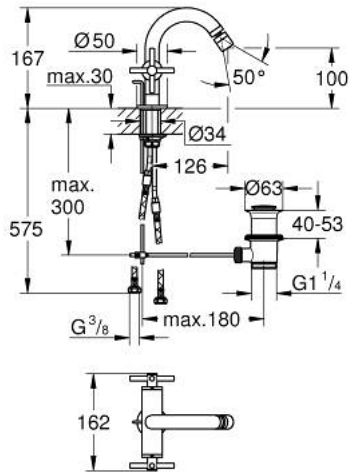

24 353 MG0 ATRIO SINGLE-HOLE BIDET MIXER 1/2"

PRODUCT DESCRIPTION

- Colour: satin graphite
- ceramic headparts 1/2", 90°
- GROHE LongLife finish
- rapid installation system
- ball-joint mousseur
- bow spout
- pop-up waste set 1 1/4"
- flexible connection hoses
- with cross handles
- Two different sets of caps included. One set with "H" and "C" marking, one set without marking

24 353 MG0 ATRIO SINGLE-HOLE BIDET MIXER 1/2"

	6.2	180mm
	8	350mm

SPARE PARTS

- 1: Cross handles (Spare part-nr. 14215MG0)
- 2: Ceramic headpart, 1/2" (Spare part-nr. 45883000)
- 2.1: O-ring Ø18,2 x Ø1,7 (Spare part-nr. 0392400M)
- 3: Pop-up rod (Spare part-nr. 65196MG0)
- 4: Mousseur (Spare part-nr. 06574MG0)
- 5: Shank fastening assembly (Spare part-nr. 48409000)
- 6: Waste set 1 1/4" (Spare part-nr. 28910MG0)
- 6.1: Plug (Spare part-nr. 07182MG0)
- 6.2: Eccentric rod (Spare part-nr. 07052000)
- 7: Ceramic headpart, 1/2" (Spare part-nr. 45882000)
- 7.1: O-ring Ø18,2 x Ø1,7 (Spare part-nr. 0392400M)
- 8: Eccentric rod (Spare part-nr. 07341000)*