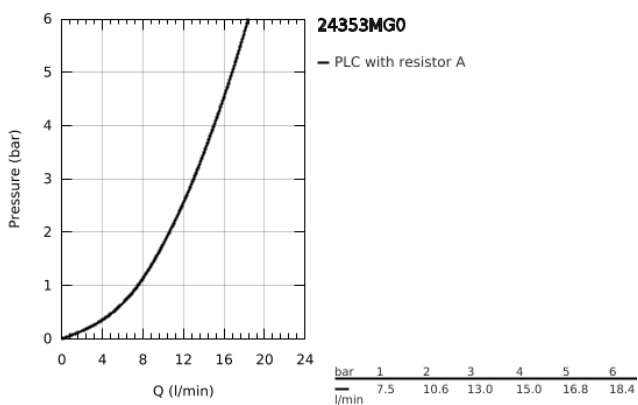

24 353 MG0 ATRIO SINGLE-HOLE BIDET MIXER 1/2"

PRODUCT DESCRIPTION

- Colour: satin graphite
- ceramic headparts 1/2", 90°
- GROHE LongLife finish
- rapid installation system
- ball-joint mousseur
- bow spout
- pop-up waste set 1 1/4"
- flexible connection hoses
- with cross handles
- Two different sets of caps included. One set with "H" and "C" marking, one set without marking

24 353 MG0 ATRIO SINGLE-HOLE BIDET MIXER 1/2"

	6.2	180mm
	8	350mm

SPARE PARTS

- 1: Cross handles (Spare part-nr. 14215MG0)
- 2: Ceramic headpart, 1/2" (Spare part-nr. 45883000)
- 2.1: O-ring Ø18,2 x Ø1,7 (Spare part-nr. 0392400M)
- 3: Pop-up rod (Spare part-nr. 65196MG0)
- 4: Mousseur (Spare part-nr. 06574MG0)
- 5: Shank fastening assembly (Spare part-nr. 48409000)
- 6: Waste set 1 1/4" (Spare part-nr. 28910MG0)
- 6.1: Plug (Spare part-nr. 07182MG0)
- 6.2: Eccentric rod (Spare part-nr. 07052000)
- 7: Ceramic headpart, 1/2" (Spare part-nr. 45882000)
- 7.1: O-ring Ø18,2 x Ø1,7 (Spare part-nr. 0392400M)
- 8: Eccentric rod (Spare part-nr. 07341000)*