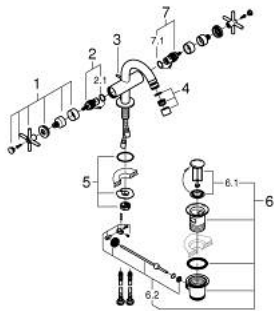

24 353 MG0 ATRIO SINGLE-HOLE BIDET MIXER 1/2"

PRODUCT DESCRIPTION

- Colour: satin graphite
- ceramic headparts 1/2", 90°
- GROHE LongLife finish
- rapid installation system
- ball-joint mousseur
- bow spout
- pop-up waste set 1 1/4"
- flexible connection hoses
- with cross handles
- Two different sets of caps included. One set with "H" and "C" marking, one set without marking

24 353 MG0 ATRIO SINGLE-HOLE BIDET MIXER 1/2"

	6.2	180mm
	8	350mm

SPARE PARTS

- 1: Cross handles (Spare part-nr. 14215MG0)
- 2: Ceramic headpart, 1/2" (Spare part-nr. 45883000)
- 2.1: O-ring Ø18,2 x Ø1,7 (Spare part-nr. 0392400M)
- 3: Pop-up rod (Spare part-nr. 65196MG0)
- 4: Mousseur (Spare part-nr. 06574MG0)
- 5: Shank fastening assembly (Spare part-nr. 48409000)
- 6: Waste set 1 1/4" (Spare part-nr. 28910MG0)
- 6.1: Plug (Spare part-nr. 07182MG0)
- 6.2: Eccentric rod (Spare part-nr. 07052000)
- 7: Ceramic headpart, 1/2" (Spare part-nr. 45882000)
- 7.1: O-ring Ø18,2 x Ø1,7 (Spare part-nr. 0392400M)
- 8: Eccentric rod (Spare part-nr. 07341000)*