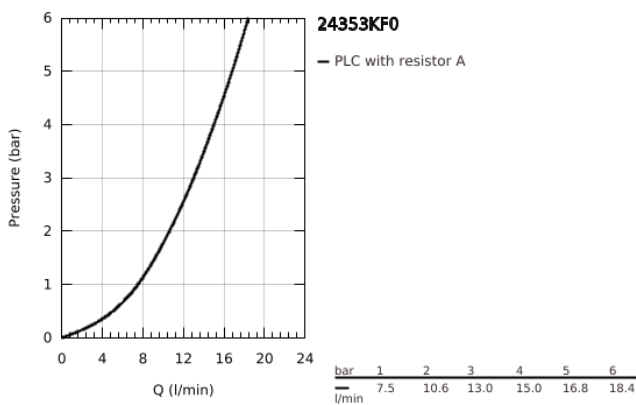

## 24 353 KF0 ATRIO SINGLE-HOLE BIDET MIXER 1/2"

### PRODUCT DESCRIPTION

- Colour: phantom black
- ceramic headparts 1/2", 90°
- ball-joint mousseur
- pop-up waste set 1 1/4"
- flexible connection hoses
- with cross handles
- Two different sets of caps included. One set with "H" and "C" marking, one set without marking