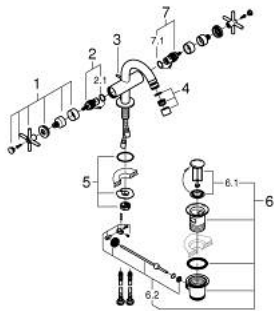

## 24 353 KF0 ATRIO SINGLE-HOLE BIDET MIXER 1/2"

### PRODUCT DESCRIPTION

- Colour: phantom black
- ceramic headparts 1/2", 90°
- ball-joint mousseur
- pop-up waste set 1 1/4"
- flexible connection hoses
- with cross handles
- Two different sets of caps included. One set with "H" and "C" marking, one set without marking

## 24 353 KF0 ATRIO SINGLE-HOLE BIDET MIXER 1/2"

	6.2	180mm
	8	350mm

### SPARE PARTS

- 1: Cross handles (Spare part-nr. 14215KF0)
- 2: Ceramic headpart, 1/2" (Spare part-nr. 45883000)
- 2.1: O-ring Ø18,2 x Ø1,7 (Spare part-nr. 0392400M)
- 3: Pop-up rod (Spare part-nr. 65196KU0)
- 4: Mousseur (Spare part-nr. 06574KF0)
- 5: Shank fastening assembly (Spare part-nr. 48409000)
- 6: Waste set 1 1/4" (Spare part-nr. 28910KF0)
- 6.1: Plug (Spare part-nr. 07182KF0)
- 6.2: Eccentric rod (Spare part-nr. 07052000)
- 7: Ceramic headpart, 1/2" (Spare part-nr. 45882000)
- 7.1: O-ring Ø18,2 x Ø1,7 (Spare part-nr. 0392400M)
- 8: Eccentric rod (Spare part-nr. 07341000)\*