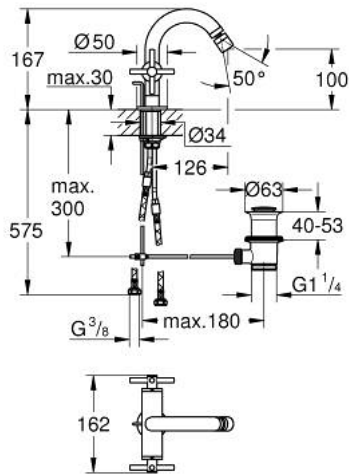

## 24 353 KF0 ATRIO SINGLE-HOLE BIDET MIXER 1/2"

### PRODUCT DESCRIPTION

- Colour: phantom black
- ceramic headparts 1/2", 90°
- ball-joint mousseur
- pop-up waste set 1 1/4"
- flexible connection hoses
- with cross handles
- Two different sets of caps included. One set with "H" and "C" marking, one set without marking

## 24 353 KF0 ATRIO SINGLE-HOLE BIDET MIXER 1/2"

	6.2	180mm
	8	350mm

### SPARE PARTS

- 1: Cross handles (Spare part-nr. 14215KF0)
- 2: Ceramic headpart, 1/2" (Spare part-nr. 45883000)
- 2.1: O-ring Ø18,2 x Ø1,7 (Spare part-nr. 0392400M)
- 3: Pop-up rod (Spare part-nr. 65196KU0)
- 4: Mousseur (Spare part-nr. 06574KF0)
- 5: Shank fastening assembly (Spare part-nr. 48409000)
- 6: Waste set 1 1/4" (Spare part-nr. 28910KF0)
- 6.1: Plug (Spare part-nr. 07182KF0)
- 6.2: Eccentric rod (Spare part-nr. 07052000)
- 7: Ceramic headpart, 1/2" (Spare part-nr. 45882000)
- 7.1: O-ring Ø18,2 x Ø1,7 (Spare part-nr. 0392400M)
- 8: Eccentric rod (Spare part-nr. 07341000)\*