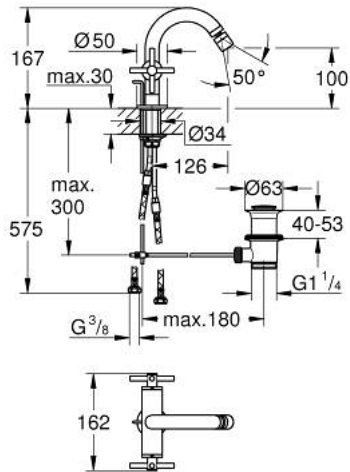

24 353 GN0 ATRIO SINGLE-HOLE BIDET MIXER 1/2"

PRODUCT DESCRIPTION

- Colour: brushed cool sunrise
- ceramic headparts 1/2", 90°
- GROHE LongLife finish
- rapid installation system
- ball-joint mousseur
- bow spout
- pop-up waste set 1 1/4"
- flexible connection hoses
- with cross handles
- Two different sets of caps included. One set with "H" and "C" marking, one set without marking

24 353 GN0 ATRIO SINGLE-HOLE BIDET MIXER 1/2"

	6.2	180mm
	8	350mm

SPARE PARTS

- 1: Cross handles (Spare part-nr. 14215GN0)
- 2: Ceramic headpart, 1/2" (Spare part-nr. 45883000)
- 2.1: O-ring Ø18,2 x Ø1,7 (Spare part-nr. 0392400M)
- 3: Pop-up rod (Spare part-nr. 65196GN0)
- 4: Mousseur (Spare part-nr. 06574GN0)
- 5: Shank fastening assembly (Spare part-nr. 48409000)
- 6: Waste set 1 1/4" (Spare part-nr. 28910GN0)
- 6.1: Plug (Spare part-nr. 07182GN0)
- 6.2: Eccentric rod (Spare part-nr. 07052000)
- 7: Ceramic headpart, 1/2" (Spare part-nr. 45882000)
- 7.1: O-ring Ø18,2 x Ø1,7 (Spare part-nr. 0392400M)
- 8: Eccentric rod (Spare part-nr. 07341000)*