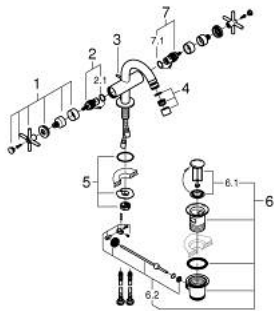

24 353 GN0 ATRIO SINGLE-HOLE BIDET MIXER 1/2"

PRODUCT DESCRIPTION

- Colour: brushed cool sunrise
- ceramic headparts 1/2", 90°
- GROHE LongLife finish
- rapid installation system
- ball-joint mousseur
- bow spout
- pop-up waste set 1 1/4"
- flexible connection hoses
- with cross handles
- Two different sets of caps included. One set with "H" and "C" marking, one set without marking

24 353 GN0 ATRIO SINGLE-HOLE BIDET MIXER 1/2"

	6.2	180mm
	8	350mm

SPARE PARTS

- 1: Cross handles (Spare part-nr. 14215GN0)
- 2: Ceramic headpart, 1/2" (Spare part-nr. 45883000)
- 2.1: O-ring Ø18,2 x Ø1,7 (Spare part-nr. 0392400M)
- 3: Pop-up rod (Spare part-nr. 65196GN0)
- 4: Mousseur (Spare part-nr. 06574GN0)
- 5: Shank fastening assembly (Spare part-nr. 48409000)
- 6: Waste set 1 1/4" (Spare part-nr. 28910GN0)
- 6.1: Plug (Spare part-nr. 07182GN0)
- 6.2: Eccentric rod (Spare part-nr. 07052000)
- 7: Ceramic headpart, 1/2" (Spare part-nr. 45882000)
- 7.1: O-ring Ø18,2 x Ø1,7 (Spare part-nr. 0392400M)
- 8: Eccentric rod (Spare part-nr. 07341000)*