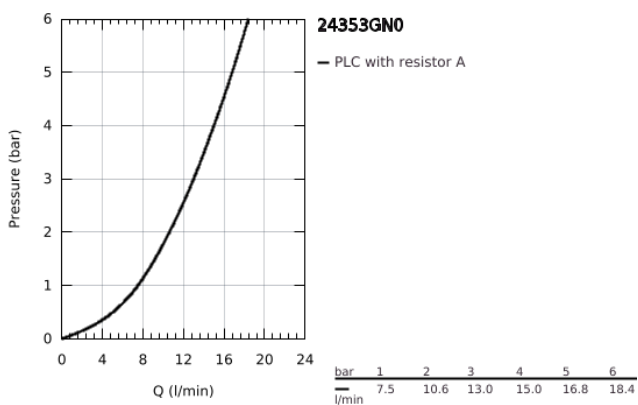

24 353 GN0 ATRIO SINGLE-HOLE BIDET MIXER 1/2"

PRODUCT DESCRIPTION

- Colour: brushed cool sunrise
- ceramic headparts 1/2", 90°
- GROHE LongLife finish
- rapid installation system
- ball-joint mousseur
- bow spout
- pop-up waste set 1 1/4"
- flexible connection hoses
- with cross handles
- Two different sets of caps included. One set with "H" and "C" marking, one set without marking

24 353 GN0 ATRIO SINGLE-HOLE BIDET MIXER 1/2"

	6.2	180mm
	8	350mm

SPARE PARTS

- 1: Cross handles (Spare part-nr. 14215GN0)
- 2: Ceramic headpart, 1/2" (Spare part-nr. 45883000)
- 2.1: O-ring Ø18,2 x Ø1,7 (Spare part-nr. 0392400M)
- 3: Pop-up rod (Spare part-nr. 65196GN0)
- 4: Mousseur (Spare part-nr. 06574GN0)
- 5: Shank fastening assembly (Spare part-nr. 48409000)
- 6: Waste set 1 1/4" (Spare part-nr. 28910GN0)
- 6.1: Plug (Spare part-nr. 07182GN0)
- 6.2: Eccentric rod (Spare part-nr. 07052000)
- 7: Ceramic headpart, 1/2" (Spare part-nr. 45882000)
- 7.1: O-ring Ø18,2 x Ø1,7 (Spare part-nr. 0392400M)
- 8: Eccentric rod (Spare part-nr. 07341000)*