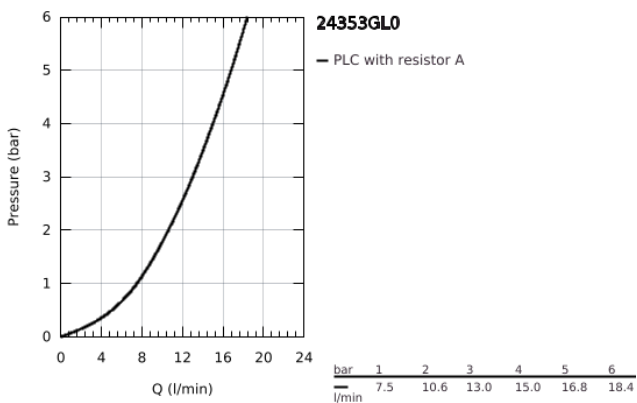

24 353 GL0 ATRIO SINGLE-HOLE BIDET MIXER 1/2"

PRODUCT DESCRIPTION

- Colour: cool sunrise
- ceramic headparts 1/2", 90°
- GROHE LongLife finish
- rapid installation system
- ball-joint mousseur
- bow spout
- pop-up waste set 1 1/4"
- flexible connection hoses
- with cross handles
- Two different sets of caps included. One set with "H" and "C" marking, one set without marking

24 353 GL0 ATRIO SINGLE-HOLE BIDET MIXER 1/2"

	6.2	180mm
	8	350mm

SPARE PARTS

- 1: Cross handles (Spare part-nr. 14215GL0)
- 2: Ceramic headpart, 1/2" (Spare part-nr. 45883000)
- 2.1: O-ring Ø18,2 x Ø1,7 (Spare part-nr. 0392400M)
- 3: Pop-up rod (Spare part-nr. 65196GL0)
- 4: Mousseur (Spare part-nr. 06574GL0)
- 5: Shank fastening assembly (Spare part-nr. 48409000)
- 6: Waste set 1 1/4" (Spare part-nr. 28910GL0)
- 6.1: Plug (Spare part-nr. 07182GL0)
- 6.2: Eccentric rod (Spare part-nr. 07052000)
- 7: Ceramic headpart, 1/2" (Spare part-nr. 45882000)
- 7.1: O-ring Ø18,2 x Ø1,7 (Spare part-nr. 0392400M)
- 8: Eccentric rod (Spare part-nr. 07341000)*