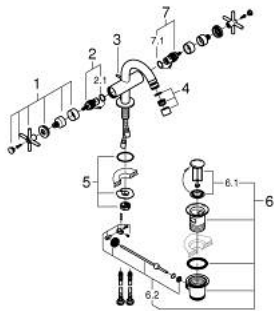

24 353 GL0 ATRIO SINGLE-HOLE BIDET MIXER 1/2"

PRODUCT DESCRIPTION

- Colour: cool sunrise
- ceramic headparts 1/2", 90°
- GROHE LongLife finish
- rapid installation system
- ball-joint mousseur
- bow spout
- pop-up waste set 1 1/4"
- flexible connection hoses
- with cross handles
- Two different sets of caps included. One set with "H" and "C" marking, one set without marking

24 353 GL0 ATRIO SINGLE-HOLE BIDET MIXER 1/2"

	6.2	180mm
	8	350mm

SPARE PARTS

- 1: Cross handles (Spare part-nr. 14215GL0)
- 2: Ceramic headpart, 1/2" (Spare part-nr. 45883000)
- 2.1: O-ring Ø18,2 x Ø1,7 (Spare part-nr. 0392400M)
- 3: Pop-up rod (Spare part-nr. 65196GL0)
- 4: Mousseur (Spare part-nr. 06574GL0)
- 5: Shank fastening assembly (Spare part-nr. 48409000)
- 6: Waste set 1 1/4" (Spare part-nr. 28910GL0)
- 6.1: Plug (Spare part-nr. 07182GL0)
- 6.2: Eccentric rod (Spare part-nr. 07052000)
- 7: Ceramic headpart, 1/2" (Spare part-nr. 45882000)
- 7.1: O-ring Ø18,2 x Ø1,7 (Spare part-nr. 0392400M)
- 8: Eccentric rod (Spare part-nr. 07341000)*