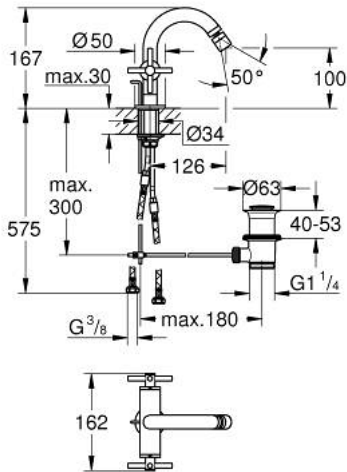

24 353 GL0 ATRIO SINGLE-HOLE BIDET MIXER 1/2"

PRODUCT DESCRIPTION

- Colour: cool sunrise
- ceramic headparts 1/2", 90°
- GROHE LongLife finish
- rapid installation system
- ball-joint mousseur
- bow spout
- pop-up waste set 1 1/4"
- flexible connection hoses
- with cross handles
- Two different sets of caps included. One set with "H" and "C" marking, one set without marking

24 353 GL0 ATRIO SINGLE-HOLE BIDET MIXER 1/2"

	6.2	180mm
	8	350mm

SPARE PARTS

- 1: Cross handles (Spare part-nr. 14215GL0)
- 2: Ceramic headpart, 1/2" (Spare part-nr. 45883000)
- 2.1: O-ring Ø18,2 x Ø1,7 (Spare part-nr. 0392400M)
- 3: Pop-up rod (Spare part-nr. 65196GL0)
- 4: Mousseur (Spare part-nr. 06574GL0)
- 5: Shank fastening assembly (Spare part-nr. 48409000)
- 6: Waste set 1 1/4" (Spare part-nr. 28910GL0)
- 6.1: Plug (Spare part-nr. 07182GL0)
- 6.2: Eccentric rod (Spare part-nr. 07052000)
- 7: Ceramic headpart, 1/2" (Spare part-nr. 45882000)
- 7.1: O-ring Ø18,2 x Ø1,7 (Spare part-nr. 0392400M)
- 8: Eccentric rod (Spare part-nr. 07341000)*