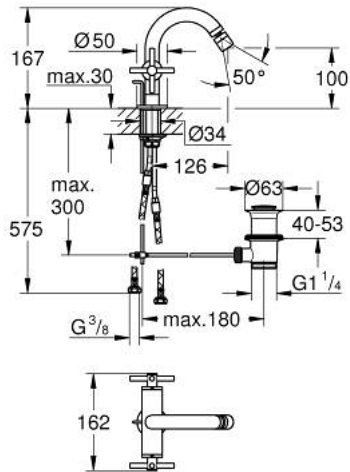

## 24 353 DL0 ATRIO SINGLE-HOLE BIDET MIXER 1/2"

### PRODUCT DESCRIPTION

- Colour: brushed warm sunset
- ceramic headparts 1/2", 90°
- GROHE LongLife finish
- rapid installation system
- ball-joint mousseur
- bow spout
- pop-up waste set 1 1/4"
- flexible connection hoses
- with cross handles
- Two different sets of caps included. One set with "H" and "C" marking, one set without marking

## 24 353 DL0 ATRIO SINGLE-HOLE BIDET MIXER 1/2"

|   |     |       |
|---|-----|-------|
|  | 6.2 | 180mm |
|  | 8   | 350mm |

### SPARE PARTS

- 1: Cross handles (Spare part-nr. 14215DL0)
- 2: Ceramic headpart, 1/2" (Spare part-nr. 45883000)
- 2.1: O-ring Ø18,2 x Ø1,7 (Spare part-nr. 0392400M)
- 3: Pop-up rod (Spare part-nr. 65196DL0)
- 4: Mousseur (Spare part-nr. 06574DL0)
- 5: Shank fastening assembly (Spare part-nr. 48409000)
- 6: Waste set 1 1/4" (Spare part-nr. 28910DL0)
- 6.1: Plug (Spare part-nr. 07182DL0)
- 6.2: Eccentric rod (Spare part-nr. 07052000)
- 7: Ceramic headpart, 1/2" (Spare part-nr. 45882000)
- 7.1: O-ring Ø18,2 x Ø1,7 (Spare part-nr. 0392400M)
- 8: Eccentric rod (Spare part-nr. 07341000)\*