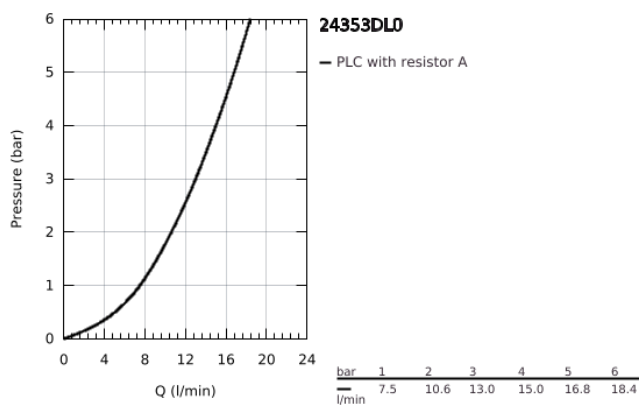

## 24 353 DL0 ATRIO SINGLE-HOLE BIDET MIXER 1/2"

### PRODUCT DESCRIPTION

- Colour: brushed warm sunset
- ceramic headparts 1/2", 90°
- GROHE LongLife finish
- rapid installation system
- ball-joint mousseur
- bow spout
- pop-up waste set 1 1/4"
- flexible connection hoses
- with cross handles
- Two different sets of caps included. One set with "H" and "C" marking, one set without marking

## 24 353 DL0 ATRIO SINGLE-HOLE BIDET MIXER 1/2"

|   |     |       |
|---|-----|-------|
|  | 6.2 | 180mm |
|  | 8   | 350mm |