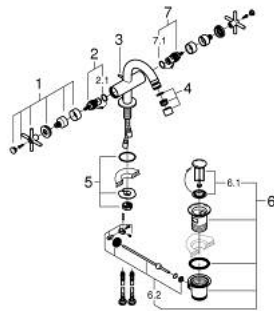

## 24 353 DL0 ATRIO SINGLE-HOLE BIDET MIXER 1/2"

### PRODUCT DESCRIPTION

- Colour: brushed warm sunset
- ceramic headparts 1/2", 90°
- GROHE LongLife finish
- rapid installation system
- ball-joint mousseur
- bow spout
- pop-up waste set 1 1/4"
- flexible connection hoses
- with cross handles
- Two different sets of caps included. One set with "H" and "C" marking, one set without marking

## 24 353 DL0 ATRIO SINGLE-HOLE BIDET MIXER 1/2"

|   |     |       |
|---|-----|-------|
|  | 6.2 | 180mm |
|  | 8   | 350mm |

### SPARE PARTS

- 1: Cross handles (Spare part-nr. 14215DL0)
- 2: Ceramic headpart, 1/2" (Spare part-nr. 45883000)
- 2.1: O-ring Ø18,2 x Ø1,7 (Spare part-nr. 0392400M)
- 3: Pop-up rod (Spare part-nr. 65196DL0)
- 4: Mousseur (Spare part-nr. 06574DL0)
- 5: Shank fastening assembly (Spare part-nr. 48409000)
- 6: Waste set 1 1/4" (Spare part-nr. 28910DL0)
- 6.1: Plug (Spare part-nr. 07182DL0)
- 6.2: Eccentric rod (Spare part-nr. 07052000)
- 7: Ceramic headpart, 1/2" (Spare part-nr. 45882000)
- 7.1: O-ring Ø18,2 x Ø1,7 (Spare part-nr. 0392400M)
- 8: Eccentric rod (Spare part-nr. 07341000)\*