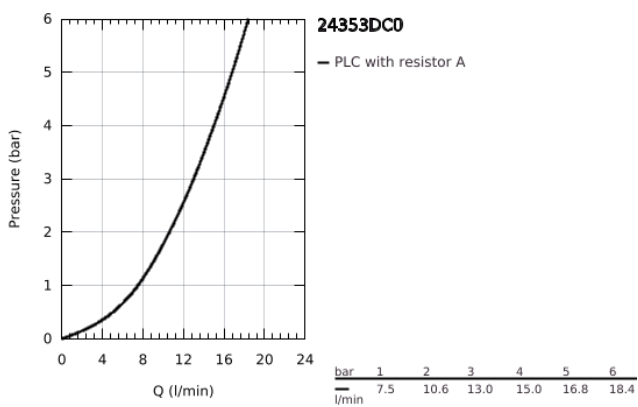

## 24 353 DC0 ATRIO SINGLE-HOLE BIDET MIXER 1/2"

### PRODUCT DESCRIPTION

- Colour: supersteel
- ceramic headparts 1/2", 90°
- GROHE LongLife finish
- rapid installation system
- ball-joint mousseur
- bow spout
- pop-up waste set 1 1/4"
- flexible connection hoses
- with cross handles
- Two different sets of caps included. One set with "H" and "C" marking, one set without marking