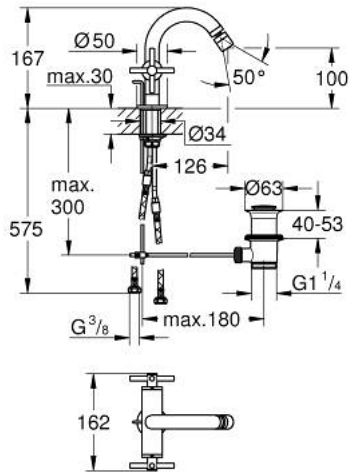

## 24 353 DC0 ATRIO SINGLE-HOLE BIDET MIXER 1/2"

### PRODUCT DESCRIPTION

- Colour: supersteel
- ceramic headparts 1/2", 90°
- GROHE LongLife finish
- rapid installation system
- ball-joint mousseur
- bow spout
- pop-up waste set 1 1/4"
- flexible connection hoses
- with cross handles
- Two different sets of caps included. One set with "H" and "C" marking, one set without marking

## 24 353 DC0 ATRIO SINGLE-HOLE BIDET MIXER 1/2"

	6.2	180mm
	8	350mm

### SPARE PARTS

- 1: Cross handles (Spare part-nr. 14215DC0)
- 2: Ceramic headpart, 1/2" (Spare part-nr. 45883000)
- 2.1: O-ring Ø18,2 x Ø1,7 (Spare part-nr. 0392400M)
- 3: Pop-up rod (Spare part-nr. 65196DC0)
- 4: Mousseur (Spare part-nr. 06574DC0)
- 5: Shank fastening assembly (Spare part-nr. 48409000)
- 6: Waste set 1 1/4" (Spare part-nr. 28910DC0)
- 6.1: Plug (Spare part-nr. 07182DC0)
- 6.2: Eccentric rod (Spare part-nr. 07052000)
- 7: Ceramic headpart, 1/2" (Spare part-nr. 45882000)
- 7.1: O-ring Ø18,2 x Ø1,7 (Spare part-nr. 0392400M)
- 8: Eccentric rod (Spare part-nr. 07341000)\*