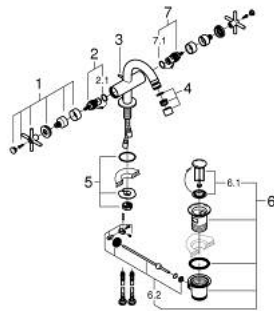

## 24 353 DC0 ATRIO SINGLE-HOLE BIDET MIXER 1/2"

### PRODUCT DESCRIPTION

- Colour: supersteel
- ceramic headparts 1/2", 90°
- GROHE LongLife finish
- rapid installation system
- ball-joint mousseur
- bow spout
- pop-up waste set 1 1/4"
- flexible connection hoses
- with cross handles
- Two different sets of caps included. One set with "H" and "C" marking, one set without marking

## 24 353 DC0 ATRIO SINGLE-HOLE BIDET MIXER 1/2"

	6.2	180mm
	8	350mm

### SPARE PARTS

- 1: Cross handles (Spare part-nr. 14215DC0)
- 2: Ceramic headpart, 1/2" (Spare part-nr. 45883000)
- 2.1: O-ring Ø18,2 x Ø1,7 (Spare part-nr. 0392400M)
- 3: Pop-up rod (Spare part-nr. 65196DC0)
- 4: Mousseur (Spare part-nr. 06574DC0)
- 5: Shank fastening assembly (Spare part-nr. 48409000)
- 6: Waste set 1 1/4" (Spare part-nr. 28910DC0)
- 6.1: Plug (Spare part-nr. 07182DC0)
- 6.2: Eccentric rod (Spare part-nr. 07052000)
- 7: Ceramic headpart, 1/2" (Spare part-nr. 45882000)
- 7.1: O-ring Ø18,2 x Ø1,7 (Spare part-nr. 0392400M)
- 8: Eccentric rod (Spare part-nr. 07341000)\*