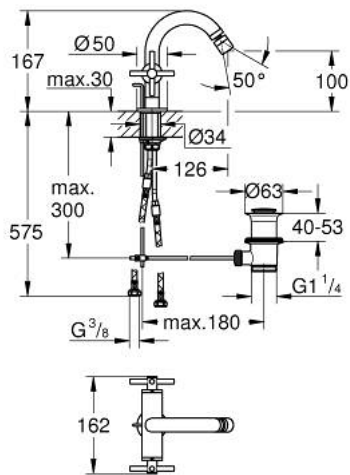

## 24 353 DA0 ATRIO SINGLE-HOLE BIDET MIXER 1/2"

### PRODUCT DESCRIPTION

- Colour: warm sunset
- ceramic headparts 1/2", 90°
- GROHE LongLife finish
- rapid installation system
- ball-joint mousseur
- bow spout
- pop-up waste set 1 1/4"
- flexible connection hoses
- with cross handles
- Two different sets of caps included. One set with "H" and "C" marking, one set without marking

## 24 353 DA0 ATRIO SINGLE-HOLE BIDET MIXER 1/2"

	6.2	180mm
	8	350mm

### SPARE PARTS

- 1: Cross handles (Spare part-nr. 14215DA0)
- 2: Ceramic headpart, 1/2" (Spare part-nr. 45883000)
- 2.1: O-ring Ø18,2 x Ø1,7 (Spare part-nr. 0392400M)
- 3: Pop-up rod (Spare part-nr. 65196DA0)
- 4: Mousseur (Spare part-nr. 06574DA0)
- 5: Shank fastening assembly (Spare part-nr. 48409000)
- 6: Waste set 1 1/4" (Spare part-nr. 28910DA0)
- 6.1: Plug (Spare part-nr. 07182DA0)
- 6.2: Eccentric rod (Spare part-nr. 07052000)
- 7: Ceramic headpart, 1/2" (Spare part-nr. 45882000)
- 7.1: O-ring Ø18,2 x Ø1,7 (Spare part-nr. 0392400M)
- 8: Eccentric rod (Spare part-nr. 07341000)\*