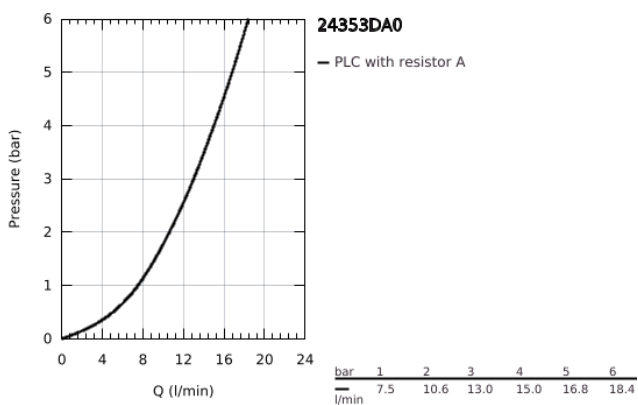

## 24 353 DA0 ATRIO SINGLE-HOLE BIDET MIXER 1/2"

### PRODUCT DESCRIPTION

- Colour: warm sunset
- ceramic headparts 1/2", 90°
- GROHE LongLife finish
- rapid installation system
- ball-joint mousseur
- bow spout
- pop-up waste set 1 1/4"
- flexible connection hoses
- with cross handles
- Two different sets of caps included. One set with "H" and "C" marking, one set without marking