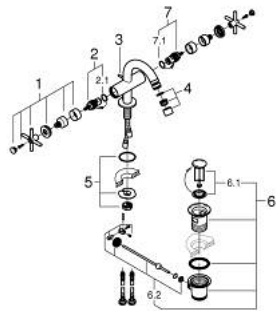

## 24 353 DA0 ATRIO SINGLE-HOLE BIDET MIXER 1/2"

### PRODUCT DESCRIPTION

- Colour: warm sunset
- ceramic headparts 1/2", 90°
- GROHE LongLife finish
- rapid installation system
- ball-joint mousseur
- bow spout
- pop-up waste set 1 1/4"
- flexible connection hoses
- with cross handles
- Two different sets of caps included. One set with "H" and "C" marking, one set without marking

## 24 353 DA0 ATRIO SINGLE-HOLE BIDET MIXER 1/2"

	6.2	180mm
	8	350mm

### SPARE PARTS

- 1: Cross handles (Spare part-nr. 14215DA0)
- 2: Ceramic headpart, 1/2" (Spare part-nr. 45883000)
- 2.1: O-ring Ø18,2 x Ø1,7 (Spare part-nr. 0392400M)
- 3: Pop-up rod (Spare part-nr. 65196DA0)
- 4: Mousseur (Spare part-nr. 06574DA0)
- 5: Shank fastening assembly (Spare part-nr. 48409000)
- 6: Waste set 1 1/4" (Spare part-nr. 28910DA0)
- 6.1: Plug (Spare part-nr. 07182DA0)
- 6.2: Eccentric rod (Spare part-nr. 07052000)
- 7: Ceramic headpart, 1/2" (Spare part-nr. 45882000)
- 7.1: O-ring Ø18,2 x Ø1,7 (Spare part-nr. 0392400M)
- 8: Eccentric rod (Spare part-nr. 07341000)\*