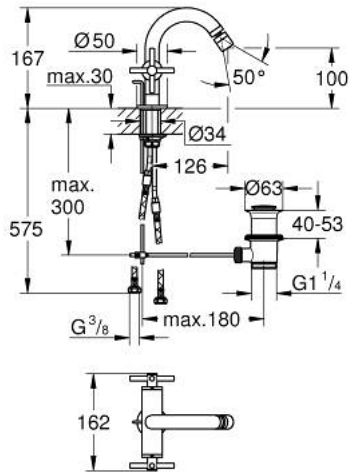

24 353 AL0 ATRIO SINGLE-HOLE BIDET MIXER 1/2"

PRODUCT DESCRIPTION

- Colour: brushed hard graphite
- ceramic headparts 1/2", 90°
- GROHE LongLife finish
- rapid installation system
- ball-joint mousseur
- bow spout
- pop-up waste set 1 1/4"
- flexible connection hoses
- with cross handles
- Two different sets of caps included. One set with "H" and "C" marking, one set without marking

24 353 AL0 ATRIO SINGLE-HOLE BIDET MIXER 1/2"

	6.2	180mm
	8	350mm

SPARE PARTS

- 1: Cross handles (Spare part-nr. 14215AL0)
- 2: Ceramic headpart, 1/2" (Spare part-nr. 45883000)
- 2.1: O-ring Ø18,2 x Ø1,7 (Spare part-nr. 0392400M)
- 3: Pop-up rod (Spare part-nr. 65196AL0)
- 4: Mousseur (Spare part-nr. 06574AL0)
- 5: Shank fastening assembly (Spare part-nr. 48409000)
- 6: Waste set 1 1/4" (Spare part-nr. 28910AL0)
- 6.1: Plug (Spare part-nr. 07182AL0)
- 6.2: Eccentric rod (Spare part-nr. 07052000)
- 7: Ceramic headpart, 1/2" (Spare part-nr. 45882000)
- 7.1: O-ring Ø18,2 x Ø1,7 (Spare part-nr. 0392400M)
- 8: Eccentric rod (Spare part-nr. 07341000)*