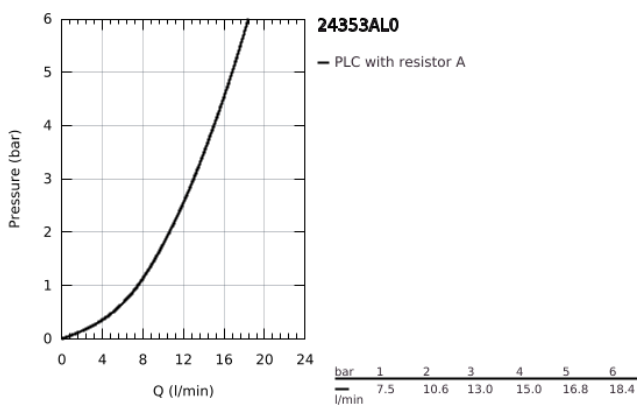

24 353 AL0 ATRIO SINGLE-HOLE BIDET MIXER 1/2"

PRODUCT DESCRIPTION

- Colour: brushed hard graphite
- ceramic headparts 1/2", 90°
- GROHE LongLife finish
- rapid installation system
- ball-joint mousseur
- bow spout
- pop-up waste set 1 1/4"
- flexible connection hoses
- with cross handles
- Two different sets of caps included. One set with "H" and "C" marking, one set without marking

24 353 AL0 ATRIO SINGLE-HOLE BIDET MIXER 1/2"

	6.2	180mm
	8	350mm

SPARE PARTS

- 1: Cross handles (Spare part-nr. 14215AL0)
- 2: Ceramic headpart, 1/2" (Spare part-nr. 45883000)
- 2.1: O-ring Ø18,2 x Ø1,7 (Spare part-nr. 0392400M)
- 3: Pop-up rod (Spare part-nr. 65196AL0)
- 4: Mousseur (Spare part-nr. 06574AL0)
- 5: Shank fastening assembly (Spare part-nr. 48409000)
- 6: Waste set 1 1/4" (Spare part-nr. 28910AL0)
- 6.1: Plug (Spare part-nr. 07182AL0)
- 6.2: Eccentric rod (Spare part-nr. 07052000)
- 7: Ceramic headpart, 1/2" (Spare part-nr. 45882000)
- 7.1: O-ring Ø18,2 x Ø1,7 (Spare part-nr. 0392400M)
- 8: Eccentric rod (Spare part-nr. 07341000)*