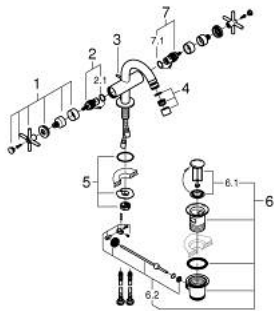

24 353 AL0 ATRIO SINGLE-HOLE BIDET MIXER 1/2"

PRODUCT DESCRIPTION

- Colour: brushed hard graphite
- ceramic headparts 1/2", 90°
- GROHE LongLife finish
- rapid installation system
- ball-joint mousseur
- bow spout
- pop-up waste set 1 1/4"
- flexible connection hoses
- with cross handles
- Two different sets of caps included. One set with "H" and "C" marking, one set without marking

24 353 AL0 ATRIO SINGLE-HOLE BIDET MIXER 1/2"

	6.2	180mm
	8	350mm

SPARE PARTS

- 1: Cross handles (Spare part-nr. 14215AL0)
- 2: Ceramic headpart, 1/2" (Spare part-nr. 45883000)
- 2.1: O-ring Ø18,2 x Ø1,7 (Spare part-nr. 0392400M)
- 3: Pop-up rod (Spare part-nr. 65196AL0)
- 4: Mousseur (Spare part-nr. 06574AL0)
- 5: Shank fastening assembly (Spare part-nr. 48409000)
- 6: Waste set 1 1/4" (Spare part-nr. 28910AL0)
- 6.1: Plug (Spare part-nr. 07182AL0)
- 6.2: Eccentric rod (Spare part-nr. 07052000)
- 7: Ceramic headpart, 1/2" (Spare part-nr. 45882000)
- 7.1: O-ring Ø18,2 x Ø1,7 (Spare part-nr. 0392400M)
- 8: Eccentric rod (Spare part-nr. 07341000)*