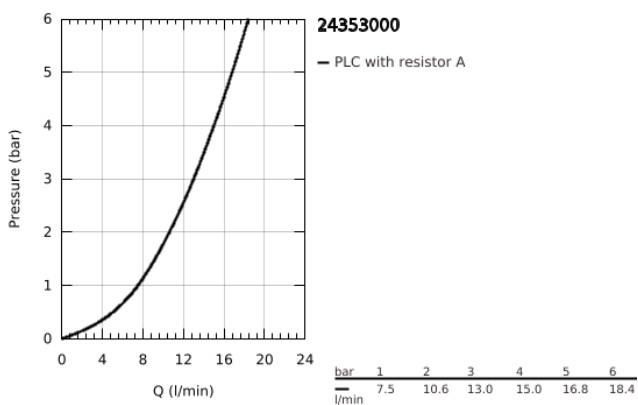

24 353 000 ATRIO SINGLE-HOLE BIDET MIXER 1/2"

PRODUCT DESCRIPTION

- Colour: chrome
- ceramic headparts 1/2", 90°
- GROHE LongLife finish
- rapid installation system
- ball-joint mousseur
- bow spout
- pop-up waste set 1 1/4"
- flexible connection hoses
- with cross handles
- Two different sets of caps included. One set with "H" and "C" marking, one set without marking

24 353 000 ATRIO SINGLE-HOLE BIDET MIXER 1/2"

	6.2	180mm
	8	350mm

SPARE PARTS

- 1: Cross handles (Spare part-nr. 14215000)
- 2: Ceramic headpart, 1/2" (Spare part-nr. 45883000)
- 2.1: O-ring Ø18,2 x Ø1,7 (Spare part-nr. 0392400M)
- 3: Pop-up rod (Spare part-nr. 65196000)
- 4: Mousseur (Spare part-nr. 06574000)
- 5: Shank fastening assembly (Spare part-nr. 48409000)
- 6: Waste set 1 1/4" (Spare part-nr. 28910000)
- 6.1: Plug (Spare part-nr. 07182000)
- 6.2: Eccentric rod (Spare part-nr. 07052000)
- 7: Ceramic headpart, 1/2" (Spare part-nr. 45882000)
- 7.1: O-ring Ø18,2 x Ø1,7 (Spare part-nr. 0392400M)
- 8: Eccentric rod (Spare part-nr. 07341000)*