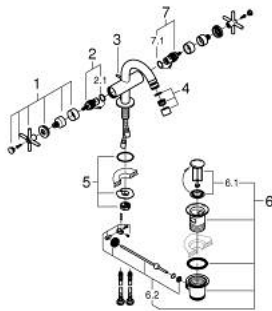

24 353 000 ATRIO SINGLE-HOLE BIDET MIXER 1/2"

PRODUCT DESCRIPTION

- Colour: chrome
- ceramic headparts 1/2", 90°
- GROHE LongLife finish
- rapid installation system
- ball-joint mousseur
- bow spout
- pop-up waste set 1 1/4"
- flexible connection hoses
- with cross handles
- Two different sets of caps included. One set with "H" and "C" marking, one set without marking

24 353 000 ATRIO SINGLE-HOLE BIDET MIXER 1/2"

	6.2	180mm
	8	350mm

SPARE PARTS

- 1: Cross handles (Spare part-nr. 14215000)
- 2: Ceramic headpart, 1/2" (Spare part-nr. 45883000)
- 2.1: O-ring Ø18,2 x Ø1,7 (Spare part-nr. 0392400M)
- 3: Pop-up rod (Spare part-nr. 65196000)
- 4: Mousseur (Spare part-nr. 06574000)
- 5: Shank fastening assembly (Spare part-nr. 48409000)
- 6: Waste set 1 1/4" (Spare part-nr. 28910000)
- 6.1: Plug (Spare part-nr. 07182000)
- 6.2: Eccentric rod (Spare part-nr. 07052000)
- 7: Ceramic headpart, 1/2" (Spare part-nr. 45882000)
- 7.1: O-ring Ø18,2 x Ø1,7 (Spare part-nr. 0392400M)
- 8: Eccentric rod (Spare part-nr. 07341000)*