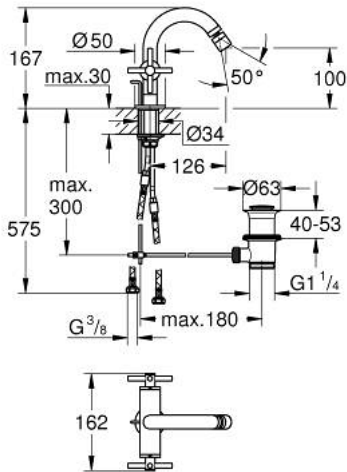

24 353 000 ATRIO SINGLE-HOLE BIDET MIXER 1/2"

PRODUCT DESCRIPTION

- Colour: chrome
- ceramic headparts 1/2", 90°
- GROHE LongLife finish
- rapid installation system
- ball-joint mousseur
- bow spout
- pop-up waste set 1 1/4"
- flexible connection hoses
- with cross handles
- Two different sets of caps included. One set with "H" and "C" marking, one set without marking

24 353 000 ATRIO SINGLE-HOLE BIDET MIXER 1/2"

	6.2	180mm
	8	350mm

SPARE PARTS

- 1: Cross handles (Spare part-nr. 14215000)
- 2: Ceramic headpart, 1/2" (Spare part-nr. 45883000)
- 2.1: O-ring Ø18,2 x Ø1,7 (Spare part-nr. 0392400M)
- 3: Pop-up rod (Spare part-nr. 65196000)
- 4: Mousseur (Spare part-nr. 06574000)
- 5: Shank fastening assembly (Spare part-nr. 48409000)
- 6: Waste set 1 1/4" (Spare part-nr. 28910000)
- 6.1: Plug (Spare part-nr. 07182000)
- 6.2: Eccentric rod (Spare part-nr. 07052000)
- 7: Ceramic headpart, 1/2" (Spare part-nr. 45882000)
- 7.1: O-ring Ø18,2 x Ø1,7 (Spare part-nr. 0392400M)
- 8: Eccentric rod (Spare part-nr. 07341000)*