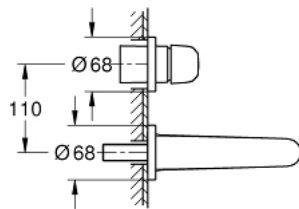

## 24 274 001 EUROPRO 2-HOLE BASIN MIXER

### PRODUCT DESCRIPTION

- Colour: chrome
- wall mounted
- trim set for use with rough-in set 23 571 000 / 32 635 000
- GROHE SmoothControl 35 mm ceramic cartridge
- GROHE LongLife finish
- GROHE EcoJoy - less water, perfect flow
- maximum flow rate (at 3 bar): 5 l/min
- centre distance 110 mm
- projection 177 mm
- professional edition