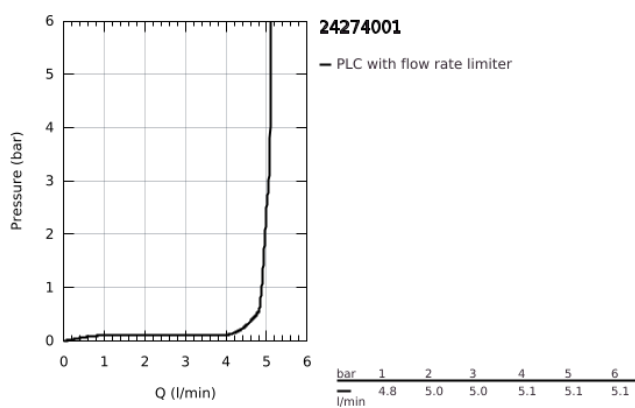

## 24 274 001 EUROPRO 2-HOLE BASIN MIXER

### PRODUCT DESCRIPTION

- Colour: chrome
- wall mounted
- trim set for use with rough-in set 23 571 000 / 32 635 000
- GROHE SmoothControl 35 mm ceramic cartridge
- GROHE LongLife finish
- GROHE EcoJoy - less water, perfect flow
- maximum flow rate (at 3 bar): 5 l/min
- centre distance 110 mm
- projection 177 mm
- professional edition