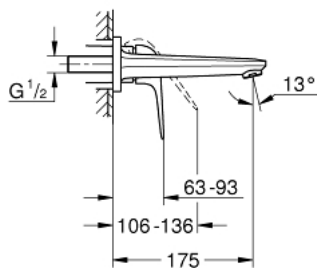

## 24 274 001 EUROPRO 2-HOLE BASIN MIXER

### PRODUCT DESCRIPTION

- Colour: chrome
- wall mounted
- trim set for use with rough-in set 23 571 000 / 32 635 000
- GROHE SmoothControl 35 mm ceramic cartridge
- GROHE LongLife finish
- GROHE EcoJoy - less water, perfect flow
- maximum flow rate (at 3 bar): 5 l/min
- centre distance 110 mm
- projection 177 mm
- professional edition