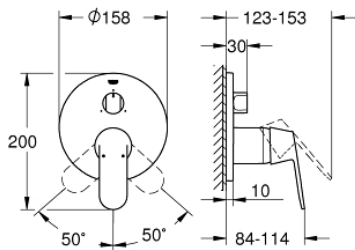

24 226 000 EUROCOSMO SINGLE-LEVER MIXER WITH 3-WAY DIVERTER

PRODUCT DESCRIPTION

- Colour: chrome
- trim set for GROHE Rapido SmartBox (35 600/35 604)
- GROHE SilkMove 46 mm ceramic cartridge
- GROHE FastFixation escutcheon with covered shaft sealing and covered fixing
- metal escutcheon, retroactively 6° adjustable
- metal lever
- 3-way diverter
- without roughing-in set 35 600/35 604 (please order separately)
- outlet A = 27 l/min, outlet B = 27 l/min, outlet C = 27 l/min

24 226 000 EUROCOSMO SINGLE-LEVER MIXER WITH 3-WAY DIVERTER

SPARE PARTS

- 1: Lever (Spare part-nr. 46682000)
 - 2: Diverter knob, round (Spare part-nr. 48447000)
 - 3: Escutcheon (Spare part-nr. 49108000)
 - 4: Mounting plate (Spare part-nr. 49094000)
 - 5: Cap (Spare part-nr. 02693000)
 - 6: Cartridge (Spare part-nr. 46048000)
 - 7: Diverter (Spare part-nr. 48448000)
 - 8: Seal (Spare part-nr. 48360000)
 - 9: Temperature limiter (Spare part-nr. 46308000)*
 - 10: Universal extension set single-lever mixers, 25 mm (Spare part-nr. 14056000)*
 - 11: Universal extension set single-lever mixers, 50 mm (Spare part-nr. 14057000)*
- * Optional accessories