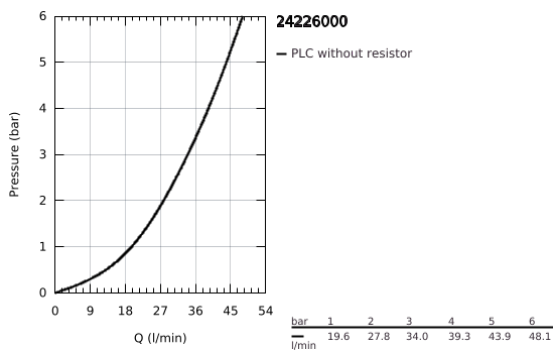

24 226 000 EUROCOSMO SINGLE-LEVER MIXER WITH 3-WAY DIVERTER

PRODUCT DESCRIPTION

- Colour: chrome
- trim set for GROHE Rapido SmartBox (35 600/35 604)
- GROHE SilkMove 46 mm ceramic cartridge
- GROHE FastFixation escutcheon with covered shaft sealing and covered fixing
- metal escutcheon, retroactively 6° adjustable
- metal lever
- 3-way diverter
- without roughing-in set 35 600/35 604 (please order separately)
- outlet A = 27 l/min, outlet B = 27 l/min, outlet C = 27 l/min