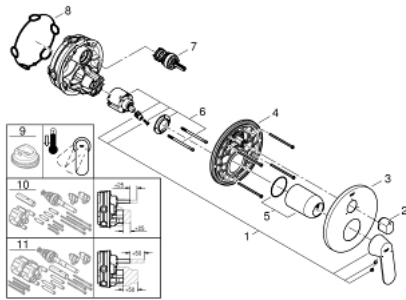

24 226 000 EUROCOSMO SINGLE-LEVER MIXER WITH 3-WAY DIVERTER

PRODUCT DESCRIPTION

- Colour: chrome
- trim set for GROHE Rapido SmartBox (35 600/35 604)
- GROHE SilkMove 46 mm ceramic cartridge
- GROHE FastFixation escutcheon with covered shaft sealing and covered fixing
- metal escutcheon, retroactively 6° adjustable
- metal lever
- 3-way diverter
- without roughing-in set 35 600/35 604 (please order separately)
- outlet A = 27 l/min, outlet B = 27 l/min, outlet C = 27 l/min

24 226 000 EUROCOSMO SINGLE-LEVER MIXER WITH 3-WAY DIVERTER

SPARE PARTS

- 1: Lever (Spare part-nr. 46682000)
 - 2: Diverter knob, round (Spare part-nr. 48447000)
 - 3: Escutcheon (Spare part-nr. 49108000)
 - 4: Mounting plate (Spare part-nr. 49094000)
 - 5: Cap (Spare part-nr. 02693000)
 - 6: Cartridge (Spare part-nr. 46048000)
 - 7: Diverter (Spare part-nr. 48448000)
 - 8: Seal (Spare part-nr. 48360000)
 - 9: Temperature limiter (Spare part-nr. 46308000)*
 - 10: Universal extension set single-lever mixers, 25 mm (Spare part-nr. 14056000)*
 - 11: Universal extension set single-lever mixers, 50 mm (Spare part-nr. 14057000)*
- * Optional accessories