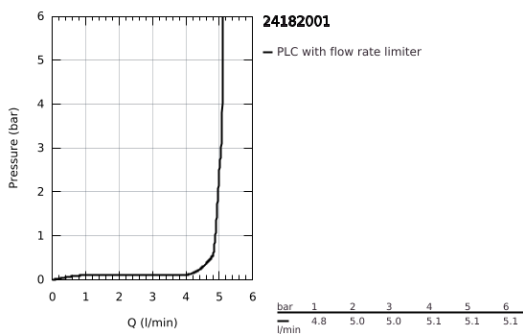

24 182 001 **ESSENCE SINGLE-LEVER BASIN MIXER 1/2" L-SIZE**

PRODUCT DESCRIPTION

- Colour: chrome
- single hole installation
- metal lever
- GROHE SilkMove 28 mm ceramic cartridge
- with temperature limiter
- GROHE LongLife finish
- GROHE EcoJoy - less water, perfect flow
- maximum flow rate (at 3 bar): 5 l/min
- GROHE AquaGuide adjustable mousseur
- GROHE Quickfix Plus installation system
- swivel spout with mousseur and stop limiter
- adjustable swivel area 0° / 150° / 360°
- smooth body
- waste-set with push-open plug
- flexible connection hoses
- minimum pressure 1.0 bar
- professional edition

24 182 001 ESSENCE SINGLE-LEVER BASIN MIXER 1/2" L-SIZE

SPARE PARTS

- 1: Lever (Spare part-nr. 46919000)
 - 2: Cartridge (Spare part-nr. 46580000)
 - 3: screw ring (Spare part-nr. 48591000)
 - 4: Swivel tube spout (Spare part-nr. 13374000)
 - 4.1: Mousseur (Spare part-nr. 48270000)
 - 4.2: Sealing washer (Spare part-nr. 0128500M)
 - 4.3: Safety ring (Spare part-nr. 4826600M)
 - 5: Escutcheon (Spare part-nr. 48603000)
 - 6: Shank mounting kit (Spare part-nr. 46645000)
 - 7: Connection hose (Spare part-nr. 46255000)
 - 8: Waste set with push-open plug (Spare part-nr. 65807000)
 - 9: Mounting wrench (Spare part-nr. 19017000)*
- * Optional accessories