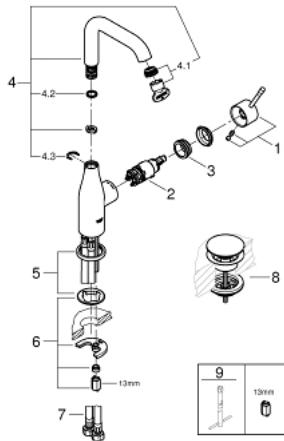

24 182 001 **ESSENCE SINGLE-LEVER BASIN MIXER 1/2" L-SIZE**

PRODUCT DESCRIPTION

- Colour: chrome
- single hole installation
- metal lever
- GROHE SilkMove 28 mm ceramic cartridge
- with temperature limiter
- GROHE LongLife finish
- GROHE EcoJoy - less water, perfect flow
- maximum flow rate (at 3 bar): 5 l/min
- GROHE AquaGuide adjustable mousseur
- GROHE Quickfix Plus installation system
- swivel spout with mousseur and stop limiter
- adjustable swivel area 0° / 150° / 360°
- smooth body
- waste-set with push-open plug
- flexible connection hoses
- minimum pressure 1.0 bar
- professional edition

24 182 001 ESSENCE SINGLE-LEVER BASIN MIXER 1/2" L-SIZE

SPARE PARTS

- 1: Lever (Spare part-nr. 46919000)
 - 2: Cartridge (Spare part-nr. 46580000)
 - 3: screw ring (Spare part-nr. 48591000)
 - 4: Swivel tube spout (Spare part-nr. 13374000)
 - 4.1: Mousseur (Spare part-nr. 48270000)
 - 4.2: Sealing washer (Spare part-nr. 0128500M)
 - 4.3: Safety ring (Spare part-nr. 4826600M)
 - 5: Escutcheon (Spare part-nr. 48603000)
 - 6: Shank mounting kit (Spare part-nr. 46645000)
 - 7: Connection hose (Spare part-nr. 46255000)
 - 8: Waste set with push-open plug (Spare part-nr. 65807000)
 - 9: Mounting wrench (Spare part-nr. 19017000)*
- * Optional accessories