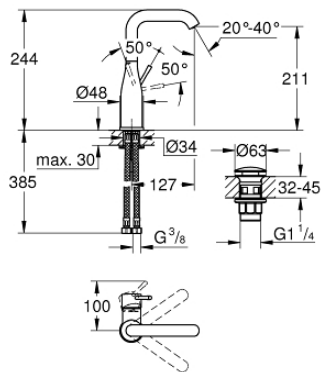

24 182 001 **ESSENCE SINGLE-LEVER BASIN MIXER 1/2" L-SIZE**

PRODUCT DESCRIPTION

- Colour: chrome
- single hole installation
- metal lever
- GROHE SilkMove 28 mm ceramic cartridge
- with temperature limiter
- GROHE LongLife finish
- GROHE EcoJoy - less water, perfect flow
- maximum flow rate (at 3 bar): 5 l/min
- GROHE AquaGuide adjustable mousseur
- GROHE Quickfix Plus installation system
- swivel spout with mousseur and stop limiter
- adjustable swivel area 0° / 150° / 360°
- smooth body
- waste-set with push-open plug
- flexible connection hoses
- minimum pressure 1.0 bar
- professional edition

24 182 001 ESSENCE SINGLE-LEVER BASIN MIXER 1/2" L-SIZE

SPARE PARTS

- 1: Lever (Spare part-nr. 46919000)
 - 2: Cartridge (Spare part-nr. 46580000)
 - 3: screw ring (Spare part-nr. 48591000)
 - 4: Swivel tube spout (Spare part-nr. 13374000)
 - 4.1: Mousseur (Spare part-nr. 48270000)
 - 4.2: Sealing washer (Spare part-nr. 0128500M)
 - 4.3: Safety ring (Spare part-nr. 4826600M)
 - 5: Escutcheon (Spare part-nr. 48603000)
 - 6: Shank mounting kit (Spare part-nr. 46645000)
 - 7: Connection hose (Spare part-nr. 46255000)
 - 8: Waste set with push-open plug (Spare part-nr. 65807000)
 - 9: Mounting wrench (Spare part-nr. 19017000)*
- * Optional accessories