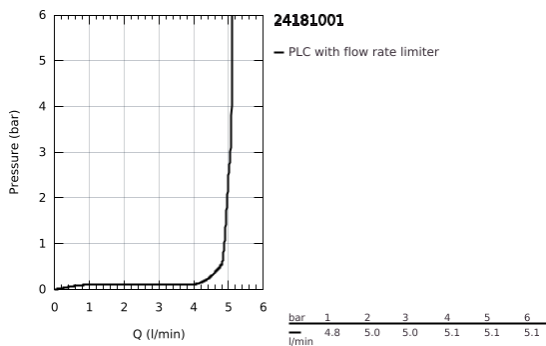

24 181 001 **ESSENCE SINGLE-LEVER BASIN MIXER 1/2"**
M-SIZE

PRODUCT DESCRIPTION

- Colour: chrome
- single hole installation
- metal lever
- GROHE SilkMove 28 mm ceramic cartridge
- with temperature limiter
- GROHE LongLife finish
- GROHE EcoJoy - less water, perfect flow
- maximum flow rate (at 3 bar): 5 l/min
- GROHE AquaGuide adjustable mousseur
- GROHE Quickfix Plus installation system
- swivel spout with mousseur and stop limiter
- adjustable swivel area 0° / 150° / 360°
- smooth body
- waste-set with push-open plug
- flexible connection hoses
- minimum pressure 1.0 bar
- professional edition

24 181 001 **ESSENCE SINGLE-LEVER BASIN MIXER 1/2"**
M-SIZE

SPARE PARTS

- 1: Lever (Spare part-nr. 46919000)
 - 2: Cartridge (Spare part-nr. 46580000)
 - 3: screw ring (Spare part-nr. 48591000)
 - 4: Swivel tube spout (Spare part-nr. 13373000)
 - 4.1: Mousseur (Spare part-nr. 48270000)
 - 4.2: Sealing washer (Spare part-nr. 0128500M)
 - 4.3: Safety ring (Spare part-nr. 4826600M)
 - 5: Escutcheon (Spare part-nr. 48603000)
 - 6: Shank mounting kit (Spare part-nr. 46645000)
 - 7: Connection hose (Spare part-nr. 46255000)
 - 8: Waste set with push-open plug (Spare part-nr. 65807000)
 - 9: Mounting wrench (Spare part-nr. 19017000)*
- * Optional accessories