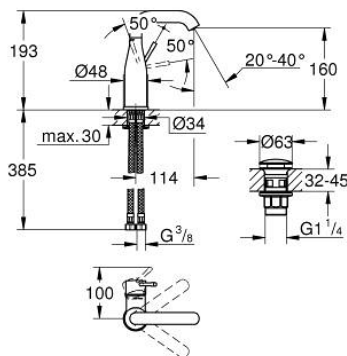

24 181 001 **ESSENCE SINGLE-LEVER BASIN MIXER 1/2"**
M-SIZE

PRODUCT DESCRIPTION

- Colour: chrome
- single hole installation
- metal lever
- GROHE SilkMove 28 mm ceramic cartridge
- with temperature limiter
- GROHE LongLife finish
- GROHE EcoJoy - less water, perfect flow
- maximum flow rate (at 3 bar): 5 l/min
- GROHE AquaGuide adjustable mousseur
- GROHE Quickfix Plus installation system
- swivel spout with mousseur and stop limiter
- adjustable swivel area 0° / 150° / 360°
- smooth body
- waste-set with push-open plug
- flexible connection hoses
- minimum pressure 1.0 bar
- professional edition

24 181 001 **ESSENCE SINGLE-LEVER BASIN MIXER 1/2"**
M-SIZE

SPARE PARTS

- 1: Lever (Spare part-nr. 46919000)
 - 2: Cartridge (Spare part-nr. 46580000)
 - 3: screw ring (Spare part-nr. 48591000)
 - 4: Swivel tube spout (Spare part-nr. 13373000)
 - 4.1: Mousseur (Spare part-nr. 48270000)
 - 4.2: Sealing washer (Spare part-nr. 0128500M)
 - 4.3: Safety ring (Spare part-nr. 4826600M)
 - 5: Escutcheon (Spare part-nr. 48603000)
 - 6: Shank mounting kit (Spare part-nr. 46645000)
 - 7: Connection hose (Spare part-nr. 46255000)
 - 8: Waste set with push-open plug (Spare part-nr. 65807000)
 - 9: Mounting wrench (Spare part-nr. 19017000)*
- * Optional accessories