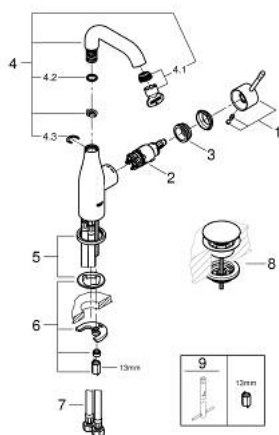

24 181 001 **ESSENCE SINGLE-LEVER BASIN MIXER 1/2"**
M-SIZE

PRODUCT DESCRIPTION

- Colour: chrome
- single hole installation
- metal lever
- GROHE SilkMove 28 mm ceramic cartridge
- with temperature limiter
- GROHE LongLife finish
- GROHE EcoJoy - less water, perfect flow
- maximum flow rate (at 3 bar): 5 l/min
- GROHE AquaGuide adjustable mousseur
- GROHE Quickfix Plus installation system
- swivel spout with mousseur and stop limiter
- adjustable swivel area 0° / 150° / 360°
- smooth body
- waste-set with push-open plug
- flexible connection hoses
- minimum pressure 1.0 bar
- professional edition

24 181 001 **ESSENCE SINGLE-LEVER BASIN MIXER 1/2"**
M-SIZE

SPARE PARTS

- 1: Lever (Spare part-nr. 46919000)
 - 2: Cartridge (Spare part-nr. 46580000)
 - 3: screw ring (Spare part-nr. 48591000)
 - 4: Swivel tube spout (Spare part-nr. 13373000)
 - 4.1: Mousseur (Spare part-nr. 48270000)
 - 4.2: Sealing washer (Spare part-nr. 0128500M)
 - 4.3: Safety ring (Spare part-nr. 4826600M)
 - 5: Escutcheon (Spare part-nr. 48603000)
 - 6: Shank mounting kit (Spare part-nr. 46645000)
 - 7: Connection hose (Spare part-nr. 46255000)
 - 8: Waste set with push-open plug (Spare part-nr. 65807000)
 - 9: Mounting wrench (Spare part-nr. 19017000)*
- * Optional accessories