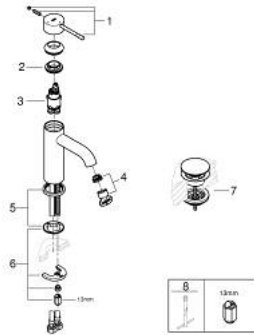

24 179 001 ESSENCE SINGLE-LEVER BASIN MIXER 1/2"
S-SIZE

PRODUCT DESCRIPTION

- Colour: chrome
- single hole installation
- metal lever
- GROHE SilkMove 28 mm ceramic cartridge
- EcoMode - cold water flow in mid-lever position saves energy
- with temperature limiter
- GROHE LongLife finish
- GROHE EcoJoy - less water, perfect flow
- maximum flow rate (at 3 bar): 5 l/min
- GROHE Quickfix Plus installation system
- smooth body
- waste-set with push-open plug
- flexible connection hoses
- professional edition

24 179 001 **ESSENCE SINGLE-LEVER BASIN MIXER 1/2"**
S-SIZE

SPARE PARTS

- 1: Lever (Spare part-nr. 46918000)
 - 2: Fitting ring (Spare part-nr. 46715000)
 - 3: Cartridge (Spare part-nr. 46580000)
 - 4: Mousseur (Spare part-nr. 48270000)
 - 5: Escutcheon (Spare part-nr. 48603000)
 - 6: Shank mounting kit (Spare part-nr. 46645000)
 - 7: Waste set with push-open plug (Spare part-nr. 65807000)
 - 8: Mounting wrench (Spare part-nr. 19017000)*
- * Optional accessories