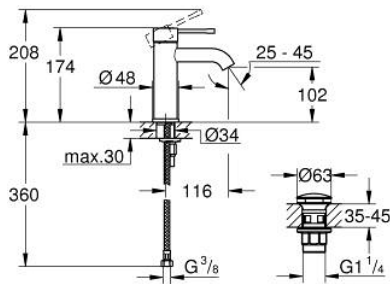

24 179 001 ESSENCE SINGLE-LEVER BASIN MIXER 1/2"
S-SIZE

PRODUCT DESCRIPTION

- Colour: chrome
- single hole installation
- metal lever
- GROHE SilkMove 28 mm ceramic cartridge
- EcoMode - cold water flow in mid-lever position saves energy
- with temperature limiter
- GROHE LongLife finish
- GROHE EcoJoy - less water, perfect flow
- maximum flow rate (at 3 bar): 5 l/min
- GROHE Quickfix Plus installation system
- smooth body
- waste-set with push-open plug
- flexible connection hoses
- professional edition

24 179 001 **ESSENCE SINGLE-LEVER BASIN MIXER 1/2"**
S-SIZE

SPARE PARTS

- 1: Lever (Spare part-nr. 46918000)
 - 2: Fitting ring (Spare part-nr. 46715000)
 - 3: Cartridge (Spare part-nr. 46580000)
 - 4: Mousseur (Spare part-nr. 48270000)
 - 5: Escutcheon (Spare part-nr. 48603000)
 - 6: Shank mounting kit (Spare part-nr. 46645000)
 - 7: Waste set with push-open plug (Spare part-nr. 65807000)
 - 8: Mounting wrench (Spare part-nr. 19017000)*
- * Optional accessories