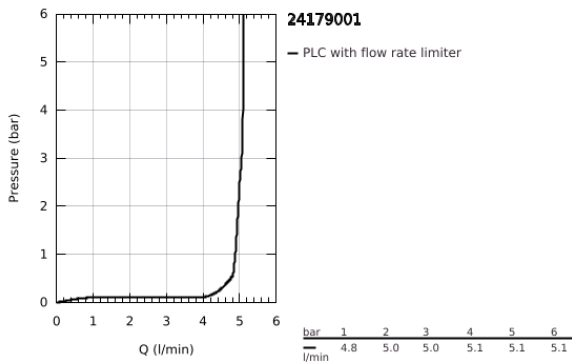

24 179 001 ESSENCE SINGLE-LEVER BASIN MIXER 1/2"
S-SIZE

PRODUCT DESCRIPTION

- Colour: chrome
- single hole installation
- metal lever
- GROHE SilkMove 28 mm ceramic cartridge
- EcoMode - cold water flow in mid-lever position saves energy
- with temperature limiter
- GROHE LongLife finish
- GROHE EcoJoy - less water, perfect flow
- maximum flow rate (at 3 bar): 5 l/min
- GROHE Quickfix Plus installation system
- smooth body
- waste-set with push-open plug
- flexible connection hoses
- professional edition

24 179 001 **ESSENCE SINGLE-LEVER BASIN MIXER 1/2"**
S-SIZE

SPARE PARTS

- 1: Lever (Spare part-nr. 46918000)
 - 2: Fitting ring (Spare part-nr. 46715000)
 - 3: Cartridge (Spare part-nr. 46580000)
 - 4: Mousseur (Spare part-nr. 48270000)
 - 5: Escutcheon (Spare part-nr. 48603000)
 - 6: Shank mounting kit (Spare part-nr. 46645000)
 - 7: Waste set with push-open plug (Spare part-nr. 65807000)
 - 8: Mounting wrench (Spare part-nr. 19017000)*
- * Optional accessories