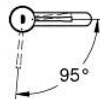

24 179 001 ESSENCE SINGLE-LEVER BASIN MIXER 1/2"
S-SIZE

PRODUCT DESCRIPTION

- Colour: chrome
- single hole installation
- metal lever
- GROHE SilkMove 28 mm ceramic cartridge
- EcoMode - cold water flow in mid-lever position saves energy
- with temperature limiter
- GROHE LongLife finish
- GROHE EcoJoy - less water, perfect flow
- maximum flow rate (at 3 bar): 5 l/min
- GROHE Quickfix Plus installation system
- smooth body
- waste-set with push-open plug
- flexible connection hoses
- professional edition

24 179 001 **ESSENCE SINGLE-LEVER BASIN MIXER 1/2"**
S-SIZE

SPARE PARTS

- 1: Lever (Spare part-nr. 46918000)
 - 2: Fitting ring (Spare part-nr. 46715000)
 - 3: Cartridge (Spare part-nr. 46580000)
 - 4: Mousseur (Spare part-nr. 48270000)
 - 5: Escutcheon (Spare part-nr. 48603000)
 - 6: Shank mounting kit (Spare part-nr. 46645000)
 - 7: Waste set with push-open plug (Spare part-nr. 65807000)
 - 8: Mounting wrench (Spare part-nr. 19017000)*
- * Optional accessories