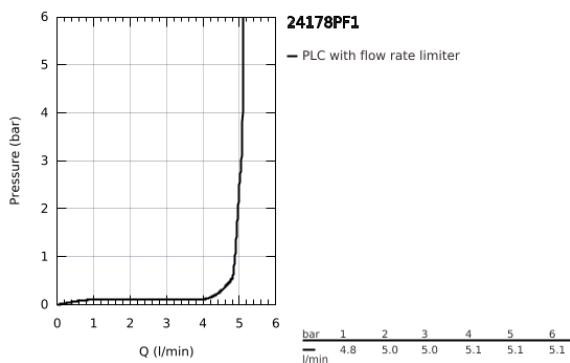

24 178 PF1 **ESSENCE SINGLE-LEVER BIDET MIXER 1/2"**  
**S-SIZE**

**PRODUCT DESCRIPTION**

- Colour: crafted chrome
- crafted metal lever
- GROHE SilkMove 28 mm ceramic cartridge
- with temperature limiter
- GROHE LongLife finish
- GROHE EcoJoy - less water, perfect flow
- maximum flow rate (at 3 bar): 5 l/min
- GROHE Quickfix Plus installation system
- ball-joint mousseur
- pop-up waste set 1 1/4"
- flexible connection hoses
- Showroom+ exclusive

## 24 178 PF1 ESSENCE SINGLE-LEVER BIDET MIXER 1/2" S-SIZE