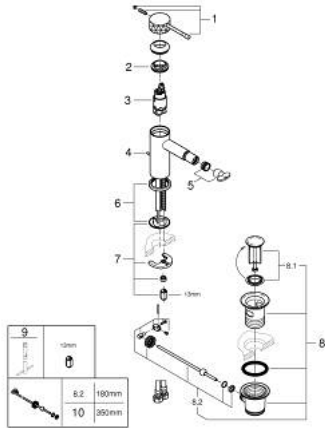

24 178 PF1 **ESSENCE SINGLE-LEVER BIDET MIXER 1/2"**  
**S-SIZE**

**PRODUCT DESCRIPTION**

- Colour: crafted chrome
- crafted metal lever
- GROHE SilkMove 28 mm ceramic cartridge
- with temperature limiter
- GROHE LongLife finish
- GROHE EcoJoy - less water, perfect flow
- maximum flow rate (at 3 bar): 5 l/min
- GROHE Quickfix Plus installation system
- ball-joint mousseur
- pop-up waste set 1 1/4"
- flexible connection hoses
- Showroom+ exclusive

## 24 178 PF1 ESSENCE SINGLE-LEVER BIDET MIXER 1/2" S-SIZE

### SPARE PARTS

- 1: Lever (Spare part-nr. 46917PF0)
  - 2: Fitting ring (Spare part-nr. 46715000)
  - 3: Cartridge (Spare part-nr. 46580000)
  - 4: Pop-up rod (Spare part-nr. 46739000)
  - 5: Mousseur (Spare part-nr. 13998000)
  - 6: Escutcheon (Spare part-nr. 48603000)
  - 7: Shank mounting kit (Spare part-nr. 46645000)
  - 8: Waste set 1 1/4" (Spare part-nr. 28910000)
  - 8.1: Plug (Spare part-nr. 07182000)
  - 8.2: Eccentric rod (Spare part-nr. 07052000)
  - 9: Mounting wrench (Spare part-nr. 19017000)\*
  - 10: Eccentric rod (Spare part-nr. 07341000)\*
- \* Optional accessories