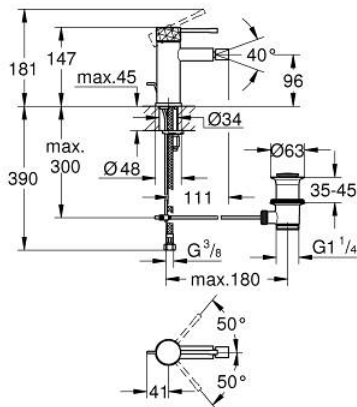

24 178 PF1 **ESSENCE SINGLE-LEVER BIDET MIXER 1/2"**  
**S-SIZE**

**PRODUCT DESCRIPTION**

- Colour: crafted chrome
- crafted metal lever
- GROHE SilkMove 28 mm ceramic cartridge
- with temperature limiter
- GROHE LongLife finish
- GROHE EcoJoy - less water, perfect flow
- maximum flow rate (at 3 bar): 5 l/min
- GROHE Quickfix Plus installation system
- ball-joint mousseur
- pop-up waste set 1 1/4"
- flexible connection hoses
- Showroom+ exclusive

## 24 178 PF1 ESSENCE SINGLE-LEVER BIDET MIXER 1/2" S-SIZE

### SPARE PARTS

- 1: Lever (Spare part-nr. 46917PF0)
  - 2: Fitting ring (Spare part-nr. 46715000)
  - 3: Cartridge (Spare part-nr. 46580000)
  - 4: Pop-up rod (Spare part-nr. 46739000)
  - 5: Mousseur (Spare part-nr. 13998000)
  - 6: Escutcheon (Spare part-nr. 48603000)
  - 7: Shank mounting kit (Spare part-nr. 46645000)
  - 8: Waste set 1 1/4" (Spare part-nr. 28910000)
  - 8.1: Plug (Spare part-nr. 07182000)
  - 8.2: Eccentric rod (Spare part-nr. 07052000)
  - 9: Mounting wrench (Spare part-nr. 19017000)\*
  - 10: Eccentric rod (Spare part-nr. 07341000)\*
- \* Optional accessories