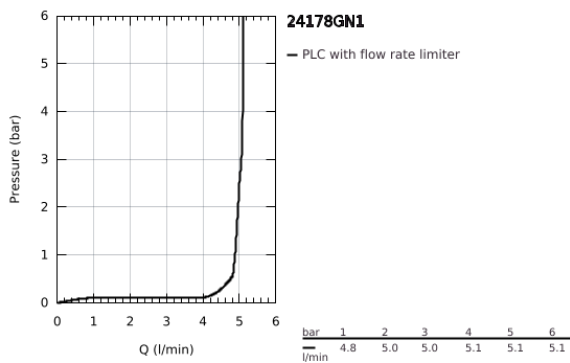

24 178 GN1 ESSENCE SINGLE-LEVER BIDET MIXER 1/2"
S-SIZE

PRODUCT DESCRIPTION

- Colour: brushed cool sunrise
- single hole installation
- metal lever
- GROHE SilkMove 28 mm ceramic cartridge
- with temperature limiter
- GROHE LongLife finish
- GROHE EcoJoy - less water, perfect flow
- maximum flow rate (at 3 bar): 5 l/min
- GROHE Quickfix Plus installation system
- ball-joint mousseur
- pop-up waste set 1 1/4"
- flexible connection hoses
- minimum pressure 1.0 bar

24 178 GN1 ESSENCE SINGLE-LEVER BIDET MIXER 1/2" S-SIZE

SPARE PARTS

- 1: Lever (Spare part-nr. 46917GN0)
 - 2: Fitting ring (Spare part-nr. 46715000)
 - 3: Cartridge (Spare part-nr. 46580000)
 - 4: Pop-up rod (Spare part-nr. 46739GN0)
 - 5: Mousseur (Spare part-nr. 13998000)
 - 6: Escutcheon (Spare part-nr. 48603GN0)
 - 7: Shank mounting kit (Spare part-nr. 46645000)
 - 8: Waste set 1 1/4" (Spare part-nr. 28910GN0)
 - 8.1: Plug (Spare part-nr. 07182GN0)
 - 8.2: Eccentric rod (Spare part-nr. 07052000)
 - 9: Mounting wrench (Spare part-nr. 19017000)*
 - 10: Eccentric rod (Spare part-nr. 07341000)*
- * Optional accessories