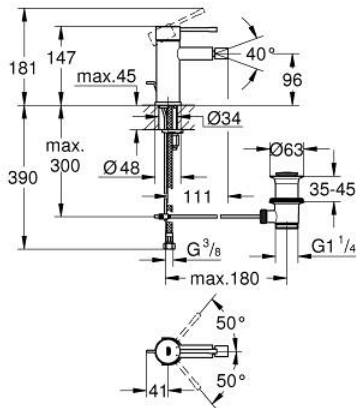

24 178 GN1 ESSENCE SINGLE-LEVER BIDET MIXER 1/2"
S-SIZE

PRODUCT DESCRIPTION

- Colour: brushed cool sunrise
- single hole installation
- metal lever
- GROHE SilkMove 28 mm ceramic cartridge
- with temperature limiter
- GROHE LongLife finish
- GROHE EcoJoy - less water, perfect flow
- maximum flow rate (at 3 bar): 5 l/min
- GROHE Quickfix Plus installation system
- ball-joint mousseur
- pop-up waste set 1 1/4"
- flexible connection hoses
- minimum pressure 1.0 bar

24 178 GN1 ESSENCE SINGLE-LEVER BIDET MIXER 1/2" S-SIZE

SPARE PARTS

- 1: Lever (Spare part-nr. 46917GN0)
 - 2: Fitting ring (Spare part-nr. 46715000)
 - 3: Cartridge (Spare part-nr. 46580000)
 - 4: Pop-up rod (Spare part-nr. 46739GN0)
 - 5: Mousseur (Spare part-nr. 13998000)
 - 6: Escutcheon (Spare part-nr. 48603GN0)
 - 7: Shank mounting kit (Spare part-nr. 46645000)
 - 8: Waste set 1 1/4" (Spare part-nr. 28910GN0)
 - 8.1: Plug (Spare part-nr. 07182GN0)
 - 8.2: Eccentric rod (Spare part-nr. 07052000)
 - 9: Mounting wrench (Spare part-nr. 19017000)*
 - 10: Eccentric rod (Spare part-nr. 07341000)*
- * Optional accessories