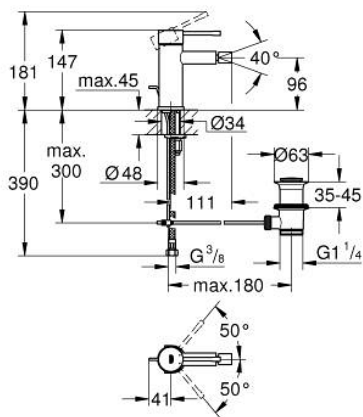

24 178 GL1 **ESSENCE SINGLE-LEVER BIDET MIXER 1/2"**  
**S-SIZE**

**PRODUCT DESCRIPTION**

- Colour: cool sunrise
- single hole installation
- metal lever
- GROHE SilkMove 28 mm ceramic cartridge
- with temperature limiter
- GROHE LongLife finish
- GROHE EcoJoy - less water, perfect flow
- maximum flow rate (at 3 bar): 5 l/min
- GROHE Quickfix Plus installation system
- ball-joint mousseur
- pop-up waste set 1 1/4"
- flexible connection hoses
- minimum pressure 1.0 bar

## 24 178 GL1 ESSENCE SINGLE-LEVER BIDET MIXER 1/2" S-SIZE

### SPARE PARTS

- 1: Lever (Spare part-nr. 46917GL0)
  - 2: Fitting ring (Spare part-nr. 46715000)
  - 3: Cartridge (Spare part-nr. 46580000)
  - 4: lift rod (Spare part-nr. 46739GL0)
  - 5: Mousseur (Spare part-nr. 13998000)
  - 6: Escutcheon (Spare part-nr. 48603GL0)
  - 7: Shank mounting kit (Spare part-nr. 46645000)
  - 8: Waste set 1 1/4" (Spare part-nr. 28910GL0)
  - 8.1: Plug (Spare part-nr. 07182GL0)
  - 8.2: Eccentric rod (Spare part-nr. 07052000)
  - 9: Mounting wrench (Spare part-nr. 19017000)\*
  - 10: Eccentric rod (Spare part-nr. 07341000)\*
- \* Optional accessories