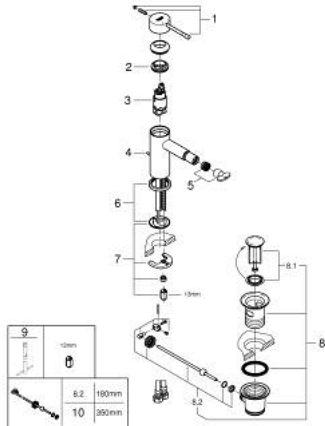

24 178 GL1 **ESSENCE SINGLE-LEVER BIDET MIXER 1/2"**  
**S-SIZE**

**PRODUCT DESCRIPTION**

- Colour: cool sunrise
- single hole installation
- metal lever
- GROHE SilkMove 28 mm ceramic cartridge
- with temperature limiter
- GROHE LongLife finish
- GROHE EcoJoy - less water, perfect flow
- maximum flow rate (at 3 bar): 5 l/min
- GROHE Quickfix Plus installation system
- ball-joint mousseur
- pop-up waste set 1 1/4"
- flexible connection hoses
- minimum pressure 1.0 bar

## 24 178 GL1 ESSENCE SINGLE-LEVER BIDET MIXER 1/2" S-SIZE

### SPARE PARTS

- 1: Lever (Spare part-nr. 46917GL0)
  - 2: Fitting ring (Spare part-nr. 46715000)
  - 3: Cartridge (Spare part-nr. 46580000)
  - 4: lift rod (Spare part-nr. 46739GL0)
  - 5: Mousseur (Spare part-nr. 13998000)
  - 6: Escutcheon (Spare part-nr. 48603GL0)
  - 7: Shank mounting kit (Spare part-nr. 46645000)
  - 8: Waste set 1 1/4" (Spare part-nr. 28910GL0)
  - 8.1: Plug (Spare part-nr. 07182GL0)
  - 8.2: Eccentric rod (Spare part-nr. 07052000)
  - 9: Mounting wrench (Spare part-nr. 19017000)\*
  - 10: Eccentric rod (Spare part-nr. 07341000)\*
- \* Optional accessories