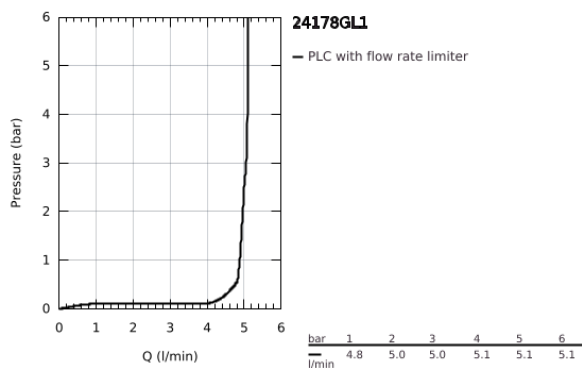

24 178 GL1 **ESSENCE SINGLE-LEVER BIDET MIXER 1/2"**  
**S-SIZE**

**PRODUCT DESCRIPTION**

- Colour: cool sunrise
- single hole installation
- metal lever
- GROHE SilkMove 28 mm ceramic cartridge
- with temperature limiter
- GROHE LongLife finish
- GROHE EcoJoy - less water, perfect flow
- maximum flow rate (at 3 bar): 5 l/min
- GROHE Quickfix Plus installation system
- ball-joint mousseur
- pop-up waste set 1 1/4"
- flexible connection hoses
- minimum pressure 1.0 bar

## 24 178 GL1 ESSENCE SINGLE-LEVER BIDET MIXER 1/2" S-SIZE