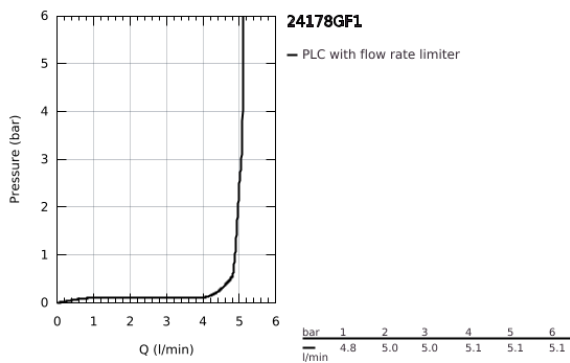

24 178 GF1 **ESSENCE SINGLE-LEVER BIDET MIXER 1/2"**  
**S-SIZE**

**PRODUCT DESCRIPTION**

- Colour: brushed crafted cool sunrise
- crafted metal lever
- GROHE SilkMove 28 mm ceramic cartridge
- with temperature limiter
- GROHE LongLife finish
- GROHE EcoJoy - less water, perfect flow
- maximum flow rate (at 3 bar): 5 l/min
- GROHE Quickfix Plus installation system
- ball-joint mousseur
- pop-up waste set 1 1/4"
- flexible connection hoses

## 24 178 GF1 ESSENCE SINGLE-LEVER BIDET MIXER 1/2" S-SIZE