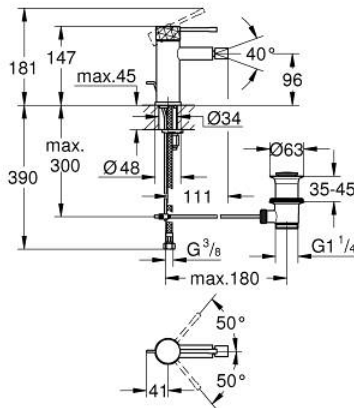

24 178 GF1 **ESSENCE SINGLE-LEVER BIDET MIXER 1/2"**  
**S-SIZE**

**PRODUCT DESCRIPTION**

- Colour: brushed crafted cool sunrise
- crafted metal lever
- GROHE SilkMove 28 mm ceramic cartridge
- with temperature limiter
- GROHE LongLife finish
- GROHE EcoJoy - less water, perfect flow
- maximum flow rate (at 3 bar): 5 l/min
- GROHE Quickfix Plus installation system
- ball-joint mousseur
- pop-up waste set 1 1/4"
- flexible connection hoses

## 24 178 GF1 ESSENCE SINGLE-LEVER BIDET MIXER 1/2" S-SIZE

### SPARE PARTS

- 1: Lever (Spare part-nr. 46917GF0)
  - 2: Fitting ring (Spare part-nr. 46715000)
  - 3: Cartridge (Spare part-nr. 46580000)
  - 4: Pop-up rod (Spare part-nr. 46739GN0)
  - 5: Mousseur (Spare part-nr. 13998000)
  - 6: Escutcheon (Spare part-nr. 48603GN0)
  - 7: Shank mounting kit (Spare part-nr. 46645000)
  - 8: Waste set 1 1/4" (Spare part-nr. 28910GN0)
  - 8.1: Plug (Spare part-nr. 07182GN0)
  - 8.2: Eccentric rod (Spare part-nr. 07052000)
  - 9: Mounting wrench (Spare part-nr. 19017000)\*
  - 10: Eccentric rod (Spare part-nr. 07341000)\*
- \* Optional accessories