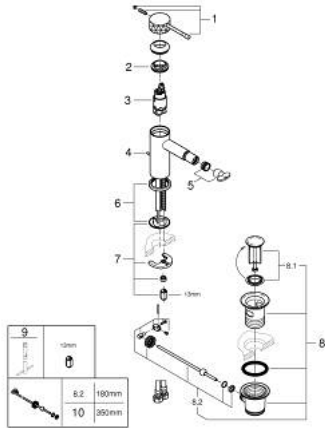

24 178 GF1 **ESSENCE SINGLE-LEVER BIDET MIXER 1/2"**  
**S-SIZE**

**PRODUCT DESCRIPTION**

- Colour: brushed crafted cool sunrise
- crafted metal lever
- GROHE SilkMove 28 mm ceramic cartridge
- with temperature limiter
- GROHE LongLife finish
- GROHE EcoJoy - less water, perfect flow
- maximum flow rate (at 3 bar): 5 l/min
- GROHE Quickfix Plus installation system
- ball-joint mousseur
- pop-up waste set 1 1/4"
- flexible connection hoses

## 24 178 GF1 ESSENCE SINGLE-LEVER BIDET MIXER 1/2" S-SIZE

### SPARE PARTS

- 1: Lever (Spare part-nr. 46917GF0)
  - 2: Fitting ring (Spare part-nr. 46715000)
  - 3: Cartridge (Spare part-nr. 46580000)
  - 4: Pop-up rod (Spare part-nr. 46739GN0)
  - 5: Mousseur (Spare part-nr. 13998000)
  - 6: Escutcheon (Spare part-nr. 48603GN0)
  - 7: Shank mounting kit (Spare part-nr. 46645000)
  - 8: Waste set 1 1/4" (Spare part-nr. 28910GN0)
  - 8.1: Plug (Spare part-nr. 07182GN0)
  - 8.2: Eccentric rod (Spare part-nr. 07052000)
  - 9: Mounting wrench (Spare part-nr. 19017000)\*
  - 10: Eccentric rod (Spare part-nr. 07341000)\*
- \* Optional accessories