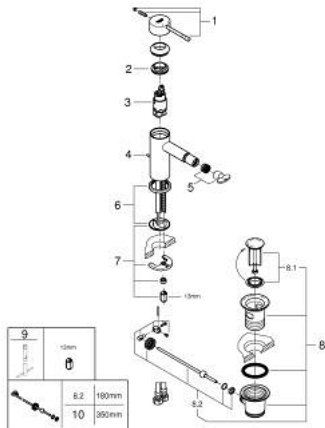

24 178 DL1 **ESSENCE SINGLE-LEVER BIDET MIXER 1/2"**
S-SIZE

PRODUCT DESCRIPTION

- Colour: brushed warm sunset
- single hole installation
- metal lever
- GROHE SilkMove 28 mm ceramic cartridge
- with temperature limiter
- GROHE LongLife finish
- GROHE EcoJoy - less water, perfect flow
- maximum flow rate (at 3 bar): 5 l/min
- GROHE Quickfix Plus installation system
- ball-joint mousseur
- pop-up waste set 1 1/4"
- flexible connection hoses
- minimum pressure 1.0 bar

24 178 DL1 ESSENCE SINGLE-LEVER BIDET MIXER 1/2" S-SIZE

SPARE PARTS

- 1: Lever (Spare part-nr. 46917DL0)
 - 2: Fitting ring (Spare part-nr. 46715000)
 - 3: Cartridge (Spare part-nr. 46580000)
 - 4: lift rod (Spare part-nr. 46739DL0)
 - 5: Mousseur (Spare part-nr. 13998000)
 - 6: Escutcheon (Spare part-nr. 48603DL0)
 - 7: Shank mounting kit (Spare part-nr. 46645000)
 - 8: Waste set 1 1/4" (Spare part-nr. 28910DL0)
 - 8.1: Plug (Spare part-nr. 07182DL0)
 - 8.2: Eccentric rod (Spare part-nr. 07052000)
 - 9: Mounting wrench (Spare part-nr. 19017000)*
 - 10: Eccentric rod (Spare part-nr. 07341000)*
- * Optional accessories