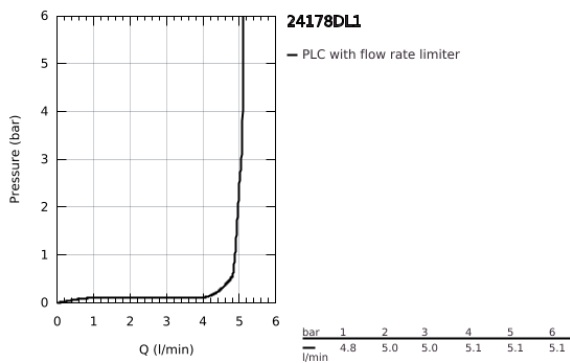

24 178 DL1 **ESSENCE SINGLE-LEVER BIDET MIXER 1/2"**
S-SIZE

PRODUCT DESCRIPTION

- Colour: brushed warm sunset
- single hole installation
- metal lever
- GROHE SilkMove 28 mm ceramic cartridge
- with temperature limiter
- GROHE LongLife finish
- GROHE EcoJoy - less water, perfect flow
- maximum flow rate (at 3 bar): 5 l/min
- GROHE Quickfix Plus installation system
- ball-joint mousseur
- pop-up waste set 1 1/4"
- flexible connection hoses
- minimum pressure 1.0 bar

24 178 DL1 ESSENCE SINGLE-LEVER BIDET MIXER 1/2" S-SIZE

SPARE PARTS

- 1: Lever (Spare part-nr. 46917DL0)
 - 2: Fitting ring (Spare part-nr. 46715000)
 - 3: Cartridge (Spare part-nr. 46580000)
 - 4: lift rod (Spare part-nr. 46739DL0)
 - 5: Mousseur (Spare part-nr. 13998000)
 - 6: Escutcheon (Spare part-nr. 48603DL0)
 - 7: Shank mounting kit (Spare part-nr. 46645000)
 - 8: Waste set 1 1/4" (Spare part-nr. 28910DL0)
 - 8.1: Plug (Spare part-nr. 07182DL0)
 - 8.2: Eccentric rod (Spare part-nr. 07052000)
 - 9: Mounting wrench (Spare part-nr. 19017000)*
 - 10: Eccentric rod (Spare part-nr. 07341000)*
- * Optional accessories