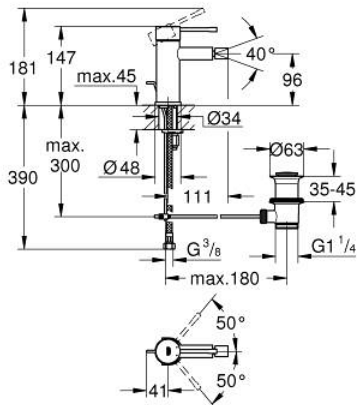

24 178 DL1 **ESSENCE SINGLE-LEVER BIDET MIXER 1/2"**
S-SIZE

PRODUCT DESCRIPTION

- Colour: brushed warm sunset
- single hole installation
- metal lever
- GROHE SilkMove 28 mm ceramic cartridge
- with temperature limiter
- GROHE LongLife finish
- GROHE EcoJoy - less water, perfect flow
- maximum flow rate (at 3 bar): 5 l/min
- GROHE Quickfix Plus installation system
- ball-joint mousseur
- pop-up waste set 1 1/4"
- flexible connection hoses
- minimum pressure 1.0 bar

24 178 DL1 ESSENCE SINGLE-LEVER BIDET MIXER 1/2" S-SIZE

SPARE PARTS

- 1: Lever (Spare part-nr. 46917DL0)
 - 2: Fitting ring (Spare part-nr. 46715000)
 - 3: Cartridge (Spare part-nr. 46580000)
 - 4: lift rod (Spare part-nr. 46739DL0)
 - 5: Mousseur (Spare part-nr. 13998000)
 - 6: Escutcheon (Spare part-nr. 48603DL0)
 - 7: Shank mounting kit (Spare part-nr. 46645000)
 - 8: Waste set 1 1/4" (Spare part-nr. 28910DL0)
 - 8.1: Plug (Spare part-nr. 07182DL0)
 - 8.2: Eccentric rod (Spare part-nr. 07052000)
 - 9: Mounting wrench (Spare part-nr. 19017000)*
 - 10: Eccentric rod (Spare part-nr. 07341000)*
- * Optional accessories