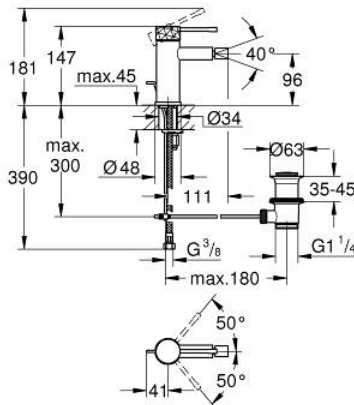

24 178 DE1 **ESSENCE SINGLE-LEVER BIDET MIXER 1/2"**
S-SIZE

PRODUCT DESCRIPTION

- Colour: brushed crafted warm sunset
- crafted metal lever
- GROHE SilkMove 28 mm ceramic cartridge
- with temperature limiter
- GROHE LongLife finish
- GROHE EcoJoy - less water, perfect flow
- maximum flow rate (at 3 bar): 5 l/min
- GROHE Quickfix Plus installation system
- ball-joint mousseur
- pop-up waste set 1 1/4"
- flexible connection hoses

24 178 DE1 ESSENCE SINGLE-LEVER BIDET MIXER 1/2" S-SIZE

SPARE PARTS

- 1: Lever (Spare part-nr. 46917DE0)
 - 2: Fitting ring (Spare part-nr. 46715000)
 - 3: Cartridge (Spare part-nr. 46580000)
 - 4: lift rod (Spare part-nr. 46739DL0)
 - 5: Mousseur (Spare part-nr. 13998000)
 - 6: Escutcheon (Spare part-nr. 48603DL0)
 - 7: Shank mounting kit (Spare part-nr. 46645000)
 - 8: Waste set 1 1/4" (Spare part-nr. 28910DL0)
 - 8.1: Plug (Spare part-nr. 07182DL0)
 - 8.2: Eccentric rod (Spare part-nr. 07052000)
 - 9: Mounting wrench (Spare part-nr. 19017000)*
 - 10: Eccentric rod (Spare part-nr. 07341000)*
- * Optional accessories