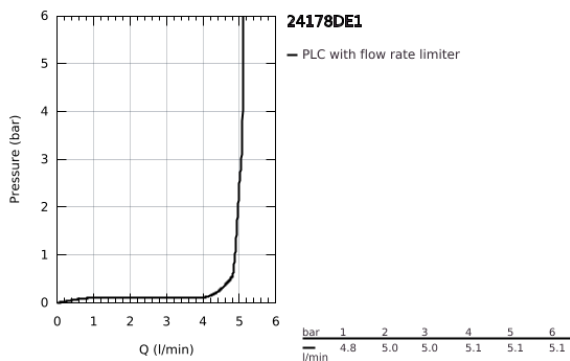

24 178 DE1 **ESSENCE SINGLE-LEVER BIDET MIXER 1/2"**
S-SIZE

PRODUCT DESCRIPTION

- Colour: brushed crafted warm sunset
- crafted metal lever
- GROHE SilkMove 28 mm ceramic cartridge
- with temperature limiter
- GROHE LongLife finish
- GROHE EcoJoy - less water, perfect flow
- maximum flow rate (at 3 bar): 5 l/min
- GROHE Quickfix Plus installation system
- ball-joint mousseur
- pop-up waste set 1 1/4"
- flexible connection hoses

24 178 DE1 ESSENCE SINGLE-LEVER BIDET MIXER 1/2" S-SIZE

SPARE PARTS

- 1: Lever (Spare part-nr. 46917DE0)
 - 2: Fitting ring (Spare part-nr. 46715000)
 - 3: Cartridge (Spare part-nr. 46580000)
 - 4: lift rod (Spare part-nr. 46739DL0)
 - 5: Mousseur (Spare part-nr. 13998000)
 - 6: Escutcheon (Spare part-nr. 48603DL0)
 - 7: Shank mounting kit (Spare part-nr. 46645000)
 - 8: Waste set 1 1/4" (Spare part-nr. 28910DL0)
 - 8.1: Plug (Spare part-nr. 07182DL0)
 - 8.2: Eccentric rod (Spare part-nr. 07052000)
 - 9: Mounting wrench (Spare part-nr. 19017000)*
 - 10: Eccentric rod (Spare part-nr. 07341000)*
- * Optional accessories