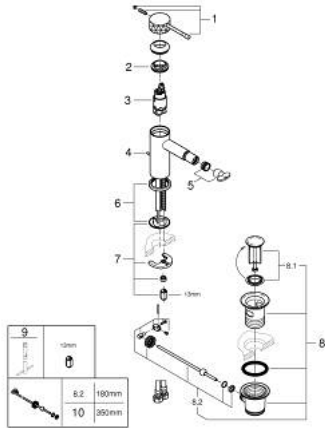

24 178 DE1 **ESSENCE SINGLE-LEVER BIDET MIXER 1/2"**
S-SIZE

PRODUCT DESCRIPTION

- Colour: brushed crafted warm sunset
- crafted metal lever
- GROHE SilkMove 28 mm ceramic cartridge
- with temperature limiter
- GROHE LongLife finish
- GROHE EcoJoy - less water, perfect flow
- maximum flow rate (at 3 bar): 5 l/min
- GROHE Quickfix Plus installation system
- ball-joint mousseur
- pop-up waste set 1 1/4"
- flexible connection hoses

24 178 DE1 ESSENCE SINGLE-LEVER BIDET MIXER 1/2" S-SIZE

SPARE PARTS

- 1: Lever (Spare part-nr. 46917DE0)
 - 2: Fitting ring (Spare part-nr. 46715000)
 - 3: Cartridge (Spare part-nr. 46580000)
 - 4: lift rod (Spare part-nr. 46739DL0)
 - 5: Mousseur (Spare part-nr. 13998000)
 - 6: Escutcheon (Spare part-nr. 48603DL0)
 - 7: Shank mounting kit (Spare part-nr. 46645000)
 - 8: Waste set 1 1/4" (Spare part-nr. 28910DL0)
 - 8.1: Plug (Spare part-nr. 07182DL0)
 - 8.2: Eccentric rod (Spare part-nr. 07052000)
 - 9: Mounting wrench (Spare part-nr. 19017000)*
 - 10: Eccentric rod (Spare part-nr. 07341000)*
- * Optional accessories