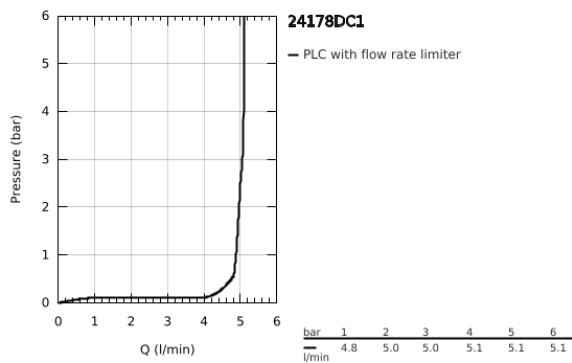

24 178 DC1 **ESSENCE SINGLE-LEVER BIDET MIXER 1/2"**
S-SIZE

PRODUCT DESCRIPTION

- Colour: supersteel
- single hole installation
- metal lever
- GROHE SilkMove 28 mm ceramic cartridge
- with temperature limiter
- GROHE LongLife finish
- GROHE EcoJoy - less water, perfect flow
- maximum flow rate (at 3 bar): 5 l/min
- GROHE Quickfix Plus installation system
- ball-joint mousseur
- pop-up waste set 1 1/4"
- flexible connection hoses
- minimum pressure 1.0 bar

24 178 DC1 **ESSENCE SINGLE-LEVER BIDET MIXER 1/2"**
S-SIZE

SPARE PARTS

- 1: Lever (Spare part-nr. 46917DC0)
 - 2: Fitting ring (Spare part-nr. 46715000)
 - 3: Cartridge (Spare part-nr. 46580000)
 - 4: Pop-up rod (Spare part-nr. 46739EN0)
 - 5: Mousseur (Spare part-nr. 13998000)
 - 6: Escutcheon (Spare part-nr. 48603DC0)
 - 7: Shank mounting kit (Spare part-nr. 46645000)
 - 8: Waste set 1 1/4" (Spare part-nr. 28910DC0)
 - 8.1: Plug (Spare part-nr. 07182DC0)
 - 8.2: Eccentric rod (Spare part-nr. 07052000)
 - 9: Mounting wrench (Spare part-nr. 19017000)*
 - 10: Eccentric rod (Spare part-nr. 07341000)*
- * Optional accessories