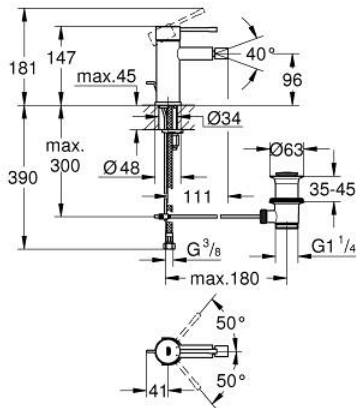

24 178 DC1 **ESSENCE SINGLE-LEVER BIDET MIXER 1/2"**
S-SIZE

PRODUCT DESCRIPTION

- Colour: supersteel
- single hole installation
- metal lever
- GROHE SilkMove 28 mm ceramic cartridge
- with temperature limiter
- GROHE LongLife finish
- GROHE EcoJoy - less water, perfect flow
- maximum flow rate (at 3 bar): 5 l/min
- GROHE Quickfix Plus installation system
- ball-joint mousseur
- pop-up waste set 1 1/4"
- flexible connection hoses
- minimum pressure 1.0 bar

24 178 DC1 **ESSENCE SINGLE-LEVER BIDET MIXER 1/2"**
S-SIZE

SPARE PARTS

- 1: Lever (Spare part-nr. 46917DC0)
 - 2: Fitting ring (Spare part-nr. 46715000)
 - 3: Cartridge (Spare part-nr. 46580000)
 - 4: Pop-up rod (Spare part-nr. 46739EN0)
 - 5: Mousseur (Spare part-nr. 13998000)
 - 6: Escutcheon (Spare part-nr. 48603DC0)
 - 7: Shank mounting kit (Spare part-nr. 46645000)
 - 8: Waste set 1 1/4" (Spare part-nr. 28910DC0)
 - 8.1: Plug (Spare part-nr. 07182DC0)
 - 8.2: Eccentric rod (Spare part-nr. 07052000)
 - 9: Mounting wrench (Spare part-nr. 19017000)*
 - 10: Eccentric rod (Spare part-nr. 07341000)*
- * Optional accessories