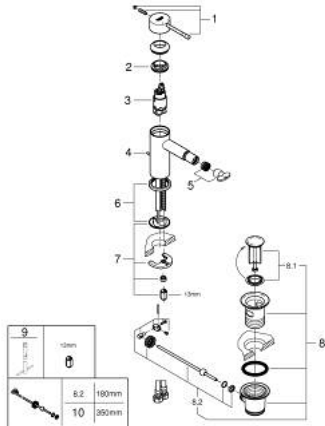

24 178 DC1 **ESSENCE SINGLE-LEVER BIDET MIXER 1/2"**
S-SIZE

PRODUCT DESCRIPTION

- Colour: supersteel
- single hole installation
- metal lever
- GROHE SilkMove 28 mm ceramic cartridge
- with temperature limiter
- GROHE LongLife finish
- GROHE EcoJoy - less water, perfect flow
- maximum flow rate (at 3 bar): 5 l/min
- GROHE Quickfix Plus installation system
- ball-joint mousseur
- pop-up waste set 1 1/4"
- flexible connection hoses
- minimum pressure 1.0 bar

24 178 DC1 **ESSENCE SINGLE-LEVER BIDET MIXER 1/2"**
S-SIZE

SPARE PARTS

- 1: Lever (Spare part-nr. 46917DC0)
 - 2: Fitting ring (Spare part-nr. 46715000)
 - 3: Cartridge (Spare part-nr. 46580000)
 - 4: Pop-up rod (Spare part-nr. 46739EN0)
 - 5: Mousseur (Spare part-nr. 13998000)
 - 6: Escutcheon (Spare part-nr. 48603DC0)
 - 7: Shank mounting kit (Spare part-nr. 46645000)
 - 8: Waste set 1 1/4" (Spare part-nr. 28910DC0)
 - 8.1: Plug (Spare part-nr. 07182DC0)
 - 8.2: Eccentric rod (Spare part-nr. 07052000)
 - 9: Mounting wrench (Spare part-nr. 19017000)*
 - 10: Eccentric rod (Spare part-nr. 07341000)*
- * Optional accessories