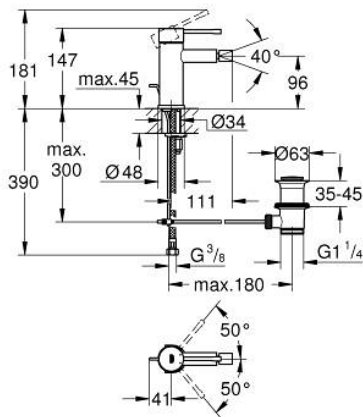

24 178 DA1 **ESSENCE SINGLE-LEVER BIDET MIXER 1/2"**
S-SIZE

PRODUCT DESCRIPTION

- Colour: warm sunset
- single hole installation
- metal lever
- GROHE SilkMove 28 mm ceramic cartridge
- with temperature limiter
- GROHE LongLife finish
- GROHE EcoJoy - less water, perfect flow
- maximum flow rate (at 3 bar): 5 l/min
- GROHE Quickfix Plus installation system
- ball-joint mousseur
- pop-up waste set 1 1/4"
- flexible connection hoses
- minimum pressure 1.0 bar

24 178 DA1 **ESSENCE SINGLE-LEVER BIDET MIXER 1/2"**
S-SIZE

SPARE PARTS

- 1: Lever (Spare part-nr. 46917DA0)
 - 2: Fitting ring (Spare part-nr. 46715000)
 - 3: Cartridge (Spare part-nr. 46580000)
 - 4: lift rod (Spare part-nr. 46739DA0)
 - 5: Mousseur (Spare part-nr. 13998000)
 - 6: Escutcheon (Spare part-nr. 48603DA0)
 - 7: Shank mounting kit (Spare part-nr. 46645000)
 - 8: Waste set 1 1/4" (Spare part-nr. 28910DA0)
 - 8.1: Plug (Spare part-nr. 07182DA0)
 - 8.2: Eccentric rod (Spare part-nr. 07052000)
 - 9: Mounting wrench (Spare part-nr. 19017000)*
 - 10: Eccentric rod (Spare part-nr. 07341000)*
- * Optional accessories