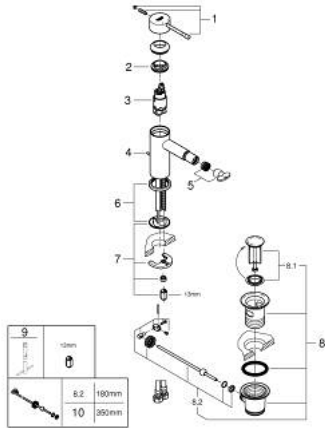

24 178 DA1 **ESSENCE SINGLE-LEVER BIDET MIXER 1/2"**
S-SIZE

PRODUCT DESCRIPTION

- Colour: warm sunset
- single hole installation
- metal lever
- GROHE SilkMove 28 mm ceramic cartridge
- with temperature limiter
- GROHE LongLife finish
- GROHE EcoJoy - less water, perfect flow
- maximum flow rate (at 3 bar): 5 l/min
- GROHE Quickfix Plus installation system
- ball-joint mousseur
- pop-up waste set 1 1/4"
- flexible connection hoses
- minimum pressure 1.0 bar

24 178 DA1 **ESSENCE SINGLE-LEVER BIDET MIXER 1/2"**
S-SIZE

SPARE PARTS

- 1: Lever (Spare part-nr. 46917DA0)
 - 2: Fitting ring (Spare part-nr. 46715000)
 - 3: Cartridge (Spare part-nr. 46580000)
 - 4: lift rod (Spare part-nr. 46739DA0)
 - 5: Mousseur (Spare part-nr. 13998000)
 - 6: Escutcheon (Spare part-nr. 48603DA0)
 - 7: Shank mounting kit (Spare part-nr. 46645000)
 - 8: Waste set 1 1/4" (Spare part-nr. 28910DA0)
 - 8.1: Plug (Spare part-nr. 07182DA0)
 - 8.2: Eccentric rod (Spare part-nr. 07052000)
 - 9: Mounting wrench (Spare part-nr. 19017000)*
 - 10: Eccentric rod (Spare part-nr. 07341000)*
- * Optional accessories