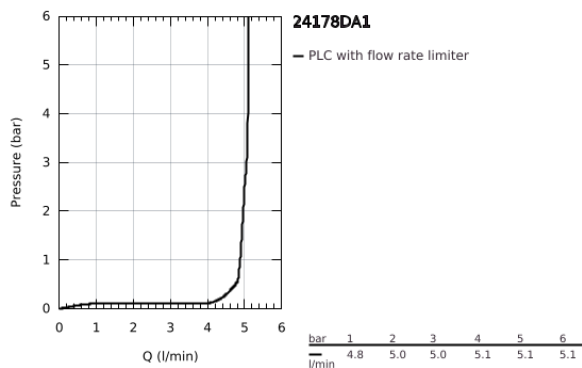

24 178 DA1 **ESSENCE SINGLE-LEVER BIDET MIXER 1/2"**
S-SIZE

PRODUCT DESCRIPTION

- Colour: warm sunset
- single hole installation
- metal lever
- GROHE SilkMove 28 mm ceramic cartridge
- with temperature limiter
- GROHE LongLife finish
- GROHE EcoJoy - less water, perfect flow
- maximum flow rate (at 3 bar): 5 l/min
- GROHE Quickfix Plus installation system
- ball-joint mousseur
- pop-up waste set 1 1/4"
- flexible connection hoses
- minimum pressure 1.0 bar

24 178 DA1 **ESSENCE SINGLE-LEVER BIDET MIXER 1/2"**
S-SIZE

SPARE PARTS

- 1: Lever (Spare part-nr. 46917DA0)
 - 2: Fitting ring (Spare part-nr. 46715000)
 - 3: Cartridge (Spare part-nr. 46580000)
 - 4: lift rod (Spare part-nr. 46739DA0)
 - 5: Mousseur (Spare part-nr. 13998000)
 - 6: Escutcheon (Spare part-nr. 48603DA0)
 - 7: Shank mounting kit (Spare part-nr. 46645000)
 - 8: Waste set 1 1/4" (Spare part-nr. 28910DA0)
 - 8.1: Plug (Spare part-nr. 07182DA0)
 - 8.2: Eccentric rod (Spare part-nr. 07052000)
 - 9: Mounting wrench (Spare part-nr. 19017000)*
 - 10: Eccentric rod (Spare part-nr. 07341000)*
- * Optional accessories