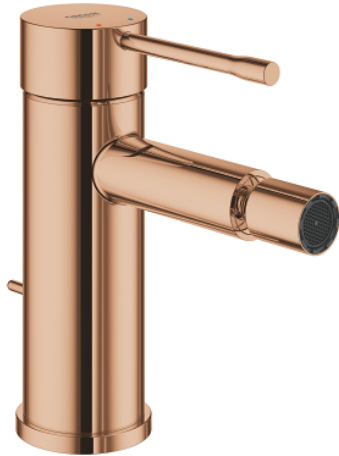

24 178 DA1 **ESSENCE SINGLE-LEVER BIDET MIXER 1/2"**
S-SIZE

PRODUCT DESCRIPTION

- Colour: warm sunset
- single hole installation
- metal lever
- GROHE SilkMove 28 mm ceramic cartridge
- with temperature limiter
- GROHE LongLife finish
- GROHE EcoJoy - less water, perfect flow
- maximum flow rate (at 3 bar): 5 l/min
- GROHE Quickfix Plus installation system
- ball-joint mousseur
- pop-up waste set 1 1/4"
- flexible connection hoses
- minimum pressure 1.0 bar

24 178 DA1 **ESSENCE SINGLE-LEVER BIDET MIXER 1/2"**
S-SIZE

SPARE PARTS

- 1: Lever (Spare part-nr. 46917DA0)
 - 2: Fitting ring (Spare part-nr. 46715000)
 - 3: Cartridge (Spare part-nr. 46580000)
 - 4: lift rod (Spare part-nr. 46739DA0)
 - 5: Mousseur (Spare part-nr. 13998000)
 - 6: Escutcheon (Spare part-nr. 48603DA0)
 - 7: Shank mounting kit (Spare part-nr. 46645000)
 - 8: Waste set 1 1/4" (Spare part-nr. 28910DA0)
 - 8.1: Plug (Spare part-nr. 07182DA0)
 - 8.2: Eccentric rod (Spare part-nr. 07052000)
 - 9: Mounting wrench (Spare part-nr. 19017000)*
 - 10: Eccentric rod (Spare part-nr. 07341000)*
- * Optional accessories