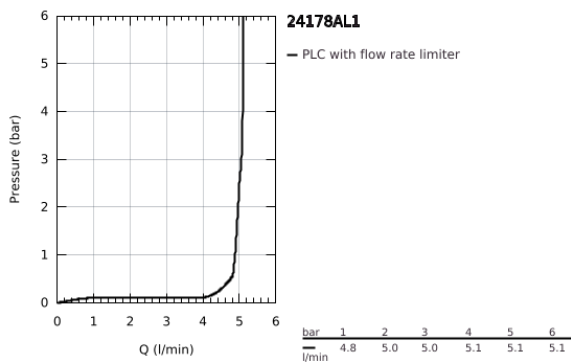

24 178 AL1 ESSENCE SINGLE-LEVER BIDET MIXER 1/2"  
S-SIZE

**PRODUCT DESCRIPTION**

- Colour: brushed hard graphite
- single hole installation
- metal lever
- GROHE SilkMove 28 mm ceramic cartridge
- with temperature limiter
- GROHE LongLife finish
- GROHE EcoJoy - less water, perfect flow
- maximum flow rate (at 3 bar): 5 l/min
- GROHE Quickfix Plus installation system
- ball-joint mousseur
- pop-up waste set 1 1/4"
- flexible connection hoses
- minimum pressure 1.0 bar

## 24 178 AL1 ESSENCE SINGLE-LEVER BIDET MIXER 1/2" S-SIZE