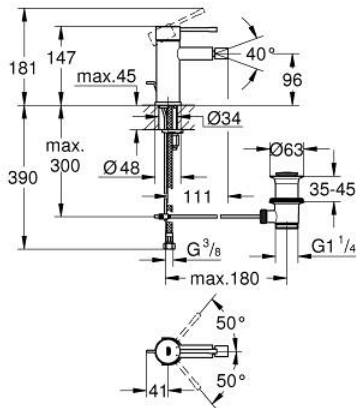

24 178 AL1 ESSENCE SINGLE-LEVER BIDET MIXER 1/2"  
S-SIZE

**PRODUCT DESCRIPTION**

- Colour: brushed hard graphite
- single hole installation
- metal lever
- GROHE SilkMove 28 mm ceramic cartridge
- with temperature limiter
- GROHE LongLife finish
- GROHE EcoJoy - less water, perfect flow
- maximum flow rate (at 3 bar): 5 l/min
- GROHE Quickfix Plus installation system
- ball-joint mousseur
- pop-up waste set 1 1/4"
- flexible connection hoses
- minimum pressure 1.0 bar

## 24 178 AL1 ESSENCE SINGLE-LEVER BIDET MIXER 1/2" S-SIZE

### SPARE PARTS

- 1: Lever (Spare part-nr. 46917AL0)
  - 2: Fitting ring (Spare part-nr. 46715000)
  - 3: Cartridge (Spare part-nr. 46580000)
  - 4: Pop-up rod (Spare part-nr. 46739AL0)
  - 5: Mousseur (Spare part-nr. 13998000)
  - 6: Escutcheon (Spare part-nr. 48603AL0)
  - 7: Shank mounting kit (Spare part-nr. 46645000)
  - 8: Waste set 1 1/4" (Spare part-nr. 28910AL0)
  - 8.1: Plug (Spare part-nr. 07182AL0)
  - 8.2: Eccentric rod (Spare part-nr. 07052000)
  - 9: Mounting wrench (Spare part-nr. 19017000)\*
  - 10: Eccentric rod (Spare part-nr. 07341000)\*
- \* Optional accessories