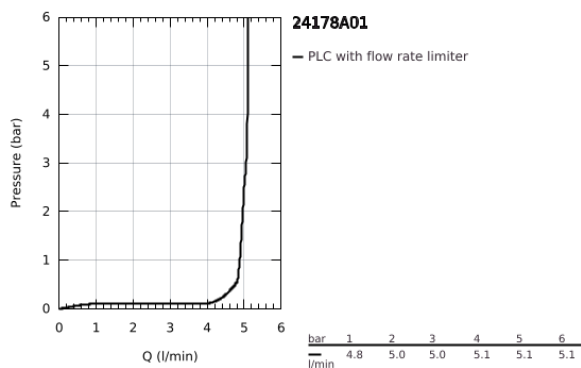

24 178 A01 **ESSENCE SINGLE-LEVER BIDET MIXER 1/2"**  
**S-SIZE**

**PRODUCT DESCRIPTION**

- Colour: hard graphite
- single hole installation
- metal lever
- GROHE SilkMove 28 mm ceramic cartridge
- with temperature limiter
- GROHE LongLife finish
- GROHE EcoJoy - less water, perfect flow
- maximum flow rate (at 3 bar): 5 l/min
- GROHE Quickfix Plus installation system
- ball-joint mousseur
- pop-up waste set 1 1/4"
- flexible connection hoses
- minimum pressure 1.0 bar

## 24 178 A01 ESSENCE SINGLE-LEVER BIDET MIXER 1/2" S-SIZE