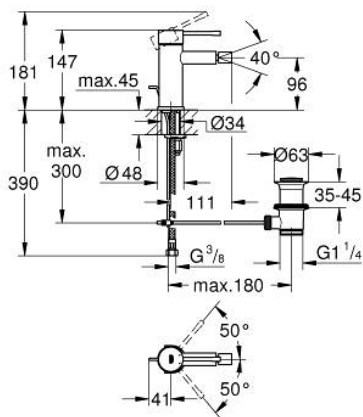

24 178 A01 **ESSENCE SINGLE-LEVER BIDET MIXER 1/2"**  
**S-SIZE**

**PRODUCT DESCRIPTION**

- Colour: hard graphite
- single hole installation
- metal lever
- GROHE SilkMove 28 mm ceramic cartridge
- with temperature limiter
- GROHE LongLife finish
- GROHE EcoJoy - less water, perfect flow
- maximum flow rate (at 3 bar): 5 l/min
- GROHE Quickfix Plus installation system
- ball-joint mousseur
- pop-up waste set 1 1/4"
- flexible connection hoses
- minimum pressure 1.0 bar

## 24 178 A01 ESSENCE SINGLE-LEVER BIDET MIXER 1/2" S-SIZE

### SPARE PARTS

- 1: Lever (Spare part-nr. 46917A00)
  - 2: Fitting ring (Spare part-nr. 46715000)
  - 3: Cartridge (Spare part-nr. 46580000)
  - 4: Pop-up rod (Spare part-nr. 46739A00)
  - 5: Mousseur (Spare part-nr. 13998000)
  - 6: Escutcheon (Spare part-nr. 48603A00)
  - 7: Shank mounting kit (Spare part-nr. 46645000)
  - 8: Waste set 1 1/4" (Spare part-nr. 28910A00)
  - 8.1: Plug (Spare part-nr. 07182A00)
  - 8.2: Eccentric rod (Spare part-nr. 07052000)
  - 9: Mounting wrench (Spare part-nr. 19017000)\*
  - 10: Eccentric rod (Spare part-nr. 07341000)\*
- \* Optional accessories