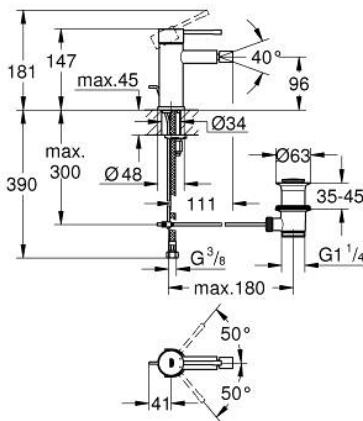

24 178 001 **ESSENCE SINGLE-LEVER BIDET MIXER 1/2"**
S-SIZE

PRODUCT DESCRIPTION

- Colour: chrome
- single hole installation
- metal lever
- GROHE SilkMove 28 mm ceramic cartridge
- with temperature limiter
- GROHE LongLife finish
- GROHE EcoJoy - less water, perfect flow
- maximum flow rate (at 3 bar): 5 l/min
- GROHE Quickfix Plus installation system
- ball-joint mousseur
- pop-up waste set 1 1/4"
- flexible connection hoses
- minimum pressure 1.0 bar
- professional edition
- replaces Essence bidet mixer 32 935 xx1

24 178 001 **ESSENCE SINGLE-LEVER BIDET MIXER 1/2"**
S-SIZE

SPARE PARTS

- 1: Lever (Spare part-nr. 46917000)
 - 2: Fitting ring (Spare part-nr. 46715000)
 - 3: Cartridge (Spare part-nr. 46580000)
 - 4: Pop-up rod (Spare part-nr. 46739000)
 - 5: Mousseur (Spare part-nr. 13998000)
 - 6: Escutcheon (Spare part-nr. 48603000)
 - 7: Shank mounting kit (Spare part-nr. 46645000)
 - 8: Waste set 1 1/4" (Spare part-nr. 28910000)
 - 8.1: Plug (Spare part-nr. 07182000)
 - 8.2: Eccentric rod (Spare part-nr. 07052000)
 - 9: Mounting wrench (Spare part-nr. 19017000)*
 - 10: Eccentric rod (Spare part-nr. 07341000)*
- * Optional accessories