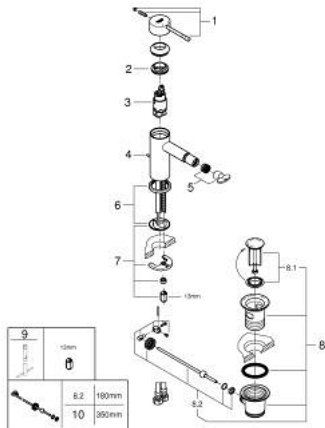

24 178 001 **ESSENCE SINGLE-LEVER BIDET MIXER 1/2"**
S-SIZE

PRODUCT DESCRIPTION

- Colour: chrome
- single hole installation
- metal lever
- GROHE SilkMove 28 mm ceramic cartridge
- with temperature limiter
- GROHE LongLife finish
- GROHE EcoJoy - less water, perfect flow
- maximum flow rate (at 3 bar): 5 l/min
- GROHE Quickfix Plus installation system
- ball-joint mousseur
- pop-up waste set 1 1/4"
- flexible connection hoses
- minimum pressure 1.0 bar
- professional edition
- replaces Essence bidet mixer 32 935 xx1

24 178 001 **ESSENCE SINGLE-LEVER BIDET MIXER 1/2"**
S-SIZE

SPARE PARTS

- 1: Lever (Spare part-nr. 46917000)
 - 2: Fitting ring (Spare part-nr. 46715000)
 - 3: Cartridge (Spare part-nr. 46580000)
 - 4: Pop-up rod (Spare part-nr. 46739000)
 - 5: Mousseur (Spare part-nr. 13998000)
 - 6: Escutcheon (Spare part-nr. 48603000)
 - 7: Shank mounting kit (Spare part-nr. 46645000)
 - 8: Waste set 1 1/4" (Spare part-nr. 28910000)
 - 8.1: Plug (Spare part-nr. 07182000)
 - 8.2: Eccentric rod (Spare part-nr. 07052000)
 - 9: Mounting wrench (Spare part-nr. 19017000)*
 - 10: Eccentric rod (Spare part-nr. 07341000)*
- * Optional accessories