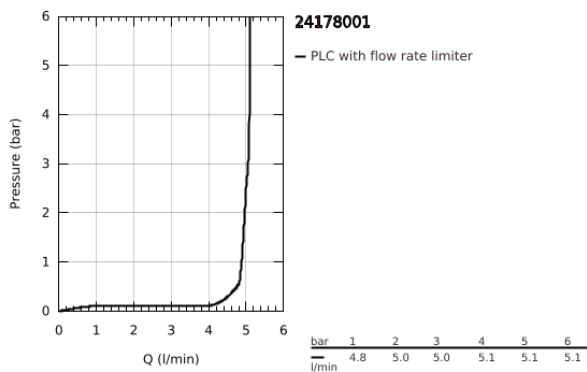

24 178 001 **ESSENCE SINGLE-LEVER BIDET MIXER 1/2"**
S-SIZE

PRODUCT DESCRIPTION

- Colour: chrome
- single hole installation
- metal lever
- GROHE SilkMove 28 mm ceramic cartridge
- with temperature limiter
- GROHE LongLife finish
- GROHE EcoJoy - less water, perfect flow
- maximum flow rate (at 3 bar): 5 l/min
- GROHE Quickfix Plus installation system
- ball-joint mousseur
- pop-up waste set 1 1/4"
- flexible connection hoses
- minimum pressure 1.0 bar
- professional edition
- replaces Essence bidet mixer 32 935 xx1

24 178 001 **ESSENCE SINGLE-LEVER BIDET MIXER 1/2"**
S-SIZE

SPARE PARTS

- 1: Lever (Spare part-nr. 46917000)
 - 2: Fitting ring (Spare part-nr. 46715000)
 - 3: Cartridge (Spare part-nr. 46580000)
 - 4: Pop-up rod (Spare part-nr. 46739000)
 - 5: Mousseur (Spare part-nr. 13998000)
 - 6: Escutcheon (Spare part-nr. 48603000)
 - 7: Shank mounting kit (Spare part-nr. 46645000)
 - 8: Waste set 1 1/4" (Spare part-nr. 28910000)
 - 8.1: Plug (Spare part-nr. 07182000)
 - 8.2: Eccentric rod (Spare part-nr. 07052000)
 - 9: Mounting wrench (Spare part-nr. 19017000)*
 - 10: Eccentric rod (Spare part-nr. 07341000)*
- * Optional accessories