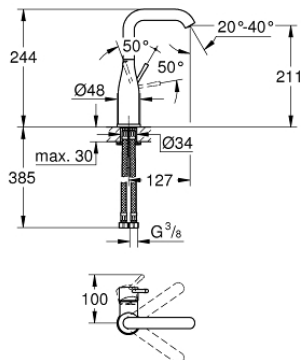

24 177 KF1 ESSENCE SINGLE-LEVER BASIN MIXER 1/2" L-SIZE

PRODUCT DESCRIPTION

- Colour: phantom black
- single hole installation
- metal lever
- GROHE SilkMove 28 mm ceramic cartridge
- with temperature limiter
- GROHE EcoJoy - less water, perfect flow
- maximum flow rate (at 3 bar): 5 l/min
- GROHE AquaGuide adjustable mousseur
- GROHE Quickfix Plus installation system
- swivel spout with mousseur and stop limiter
- adjustable swivel area 0° / 150° / 360°
- smooth body
- flexible connection hoses
- minimum pressure 1.0 bar
- professional edition

24 177 KF1 ESSENCE SINGLE-LEVER BASIN MIXER 1/2" L-SIZE

SPARE PARTS

- 1: Lever (Spare part-nr. 46919KF0)
 - 2: Cartridge (Spare part-nr. 46580000)
 - 3: screw ring (Spare part-nr. 48591000)
 - 4: Swivel tube spout (Spare part-nr. 13374KF0)
 - 5: Escutcheon (Spare part-nr. 48603KF0)
 - 6: Shank mounting kit (Spare part-nr. 46645000)
 - 7: Mounting wrench (Spare part-nr. 19017000)*
 - 8: Waste set with push-open plug (Spare part-nr. 65807KF0)*
- * Optional accessories