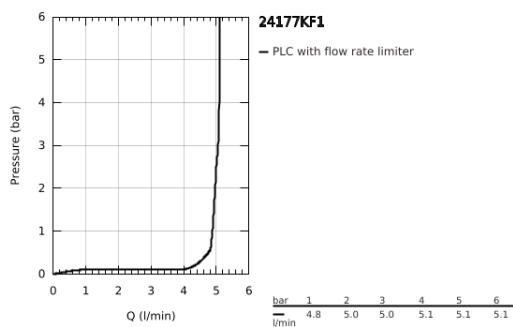

24 177 KF1 ESSENCE SINGLE-LEVER BASIN MIXER 1/2" L-SIZE

PRODUCT DESCRIPTION

- Colour: phantom black
- single hole installation
- metal lever
- GROHE SilkMove 28 mm ceramic cartridge
- with temperature limiter
- GROHE EcoJoy - less water, perfect flow
- maximum flow rate (at 3 bar): 5 l/min
- GROHE AquaGuide adjustable mousseur
- GROHE Quickfix Plus installation system
- swivel spout with mousseur and stop limiter
- adjustable swivel area 0° / 150° / 360°
- smooth body
- flexible connection hoses
- minimum pressure 1.0 bar
- professional edition

24 177 KF1 ESSENCE SINGLE-LEVER BASIN MIXER 1/2" L-SIZE

SPARE PARTS

- 1: Lever (Spare part-nr. 46919KF0)
 - 2: Cartridge (Spare part-nr. 46580000)
 - 3: screw ring (Spare part-nr. 48591000)
 - 4: Swivel tube spout (Spare part-nr. 13374KF0)
 - 5: Escutcheon (Spare part-nr. 48603KF0)
 - 6: Shank mounting kit (Spare part-nr. 46645000)
 - 7: Mounting wrench (Spare part-nr. 19017000)*
 - 8: Waste set with push-open plug (Spare part-nr. 65807KF0)*
- * Optional accessories