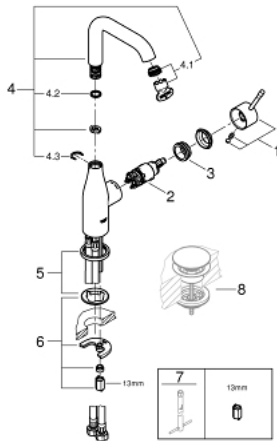

24 177 KF1 ESSENCE SINGLE-LEVER BASIN MIXER 1/2" L-SIZE

PRODUCT DESCRIPTION

- Colour: phantom black
- single hole installation
- metal lever
- GROHE SilkMove 28 mm ceramic cartridge
- with temperature limiter
- GROHE EcoJoy - less water, perfect flow
- maximum flow rate (at 3 bar): 5 l/min
- GROHE AquaGuide adjustable mousseur
- GROHE Quickfix Plus installation system
- swivel spout with mousseur and stop limiter
- adjustable swivel area 0° / 150° / 360°
- smooth body
- flexible connection hoses
- minimum pressure 1.0 bar
- professional edition

24 177 KF1 ESSENCE SINGLE-LEVER BASIN MIXER 1/2" L-SIZE

SPARE PARTS

- 1: Lever (Spare part-nr. 46919KF0)
 - 2: Cartridge (Spare part-nr. 46580000)
 - 3: screw ring (Spare part-nr. 48591000)
 - 4: Swivel tube spout (Spare part-nr. 13374KF0)
 - 5: Escutcheon (Spare part-nr. 48603KF0)
 - 6: Shank mounting kit (Spare part-nr. 46645000)
 - 7: Mounting wrench (Spare part-nr. 19017000)*
 - 8: Waste set with push-open plug (Spare part-nr. 65807KF0)*
- * Optional accessories