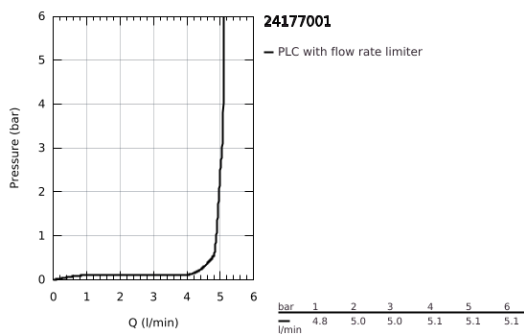

24 177 001 ESSENCE SINGLE-LEVER BASIN MIXER 1/2" L-SIZE

PRODUCT DESCRIPTION

- Colour: chrome
- single hole installation
- metal lever
- GROHE SilkMove 28 mm ceramic cartridge
- with temperature limiter
- GROHE LongLife finish
- GROHE EcoJoy - less water, perfect flow
- maximum flow rate (at 3 bar): 5 l/min
- GROHE AquaGuide adjustable mousseur
- GROHE Quickfix Plus installation system
- swivel spout with mousseur and stop limiter
- adjustable swivel area 0° / 150° / 360°
- smooth body
- flexible connection hoses
- minimum pressure 1.0 bar
- professional edition

24 177 001 ESSENCE SINGLE-LEVER BASIN MIXER 1/2" L-SIZE

SPARE PARTS

- 1: Lever (Spare part-nr. 46919000)
 - 2: Cartridge (Spare part-nr. 46580000)
 - 3: screw ring (Spare part-nr. 48591000)
 - 4: Swivel tube spout (Spare part-nr. 13374000)
 - 4.1: Mousseur (Spare part-nr. 48270000)
 - 4.2: Sealing washer (Spare part-nr. 0128500M)
 - 4.3: Safety ring (Spare part-nr. 4826600M)
 - 5: Escutcheon (Spare part-nr. 48603000)
 - 6: Shank mounting kit (Spare part-nr. 46645000)
 - 7: Mounting wrench (Spare part-nr. 19017000)*
 - 8: Waste set with push-open plug (Spare part-nr. 65807000)*
- * Optional accessories