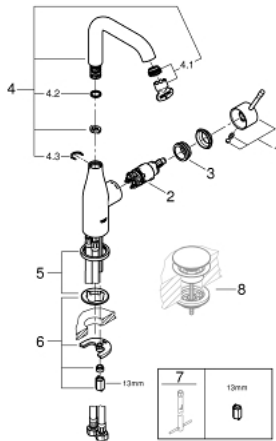

24 177 001 ESSENCE SINGLE-LEVER BASIN MIXER 1/2" L-SIZE

PRODUCT DESCRIPTION

- Colour: chrome
- single hole installation
- metal lever
- GROHE SilkMove 28 mm ceramic cartridge
- with temperature limiter
- GROHE LongLife finish
- GROHE EcoJoy - less water, perfect flow
- maximum flow rate (at 3 bar): 5 l/min
- GROHE AquaGuide adjustable mousseur
- GROHE Quickfix Plus installation system
- swivel spout with mousseur and stop limiter
- adjustable swivel area 0° / 150° / 360°
- smooth body
- flexible connection hoses
- minimum pressure 1.0 bar
- professional edition

24 177 001 ESSENCE SINGLE-LEVER BASIN MIXER 1/2" L-SIZE

SPARE PARTS

- 1: Lever (Spare part-nr. 46919000)
 - 2: Cartridge (Spare part-nr. 46580000)
 - 3: screw ring (Spare part-nr. 48591000)
 - 4: Swivel tube spout (Spare part-nr. 13374000)
 - 4.1: Mousseur (Spare part-nr. 48270000)
 - 4.2: Sealing washer (Spare part-nr. 0128500M)
 - 4.3: Safety ring (Spare part-nr. 4826600M)
 - 5: Escutcheon (Spare part-nr. 48603000)
 - 6: Shank mounting kit (Spare part-nr. 46645000)
 - 7: Mounting wrench (Spare part-nr. 19017000)*
 - 8: Waste set with push-open plug (Spare part-nr. 65807000)*
- * Optional accessories