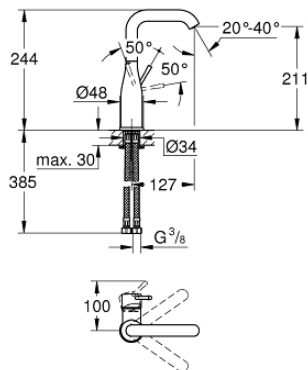

24 177 001 ESSENCE SINGLE-LEVER BASIN MIXER 1/2" L-SIZE

PRODUCT DESCRIPTION

- Colour: chrome
- single hole installation
- metal lever
- GROHE SilkMove 28 mm ceramic cartridge
- with temperature limiter
- GROHE LongLife finish
- GROHE EcoJoy - less water, perfect flow
- maximum flow rate (at 3 bar): 5 l/min
- GROHE AquaGuide adjustable mousseur
- GROHE Quickfix Plus installation system
- swivel spout with mousseur and stop limiter
- adjustable swivel area 0° / 150° / 360°
- smooth body
- flexible connection hoses
- minimum pressure 1.0 bar
- professional edition

24 177 001 ESSENCE SINGLE-LEVER BASIN MIXER 1/2" L-SIZE

SPARE PARTS

- 1: Lever (Spare part-nr. 46919000)
 - 2: Cartridge (Spare part-nr. 46580000)
 - 3: screw ring (Spare part-nr. 48591000)
 - 4: Swivel tube spout (Spare part-nr. 13374000)
 - 4.1: Mousseur (Spare part-nr. 48270000)
 - 4.2: Sealing washer (Spare part-nr. 0128500M)
 - 4.3: Safety ring (Spare part-nr. 4826600M)
 - 5: Escutcheon (Spare part-nr. 48603000)
 - 6: Shank mounting kit (Spare part-nr. 46645000)
 - 7: Mounting wrench (Spare part-nr. 19017000)*
 - 8: Waste set with push-open plug (Spare part-nr. 65807000)*
- * Optional accessories