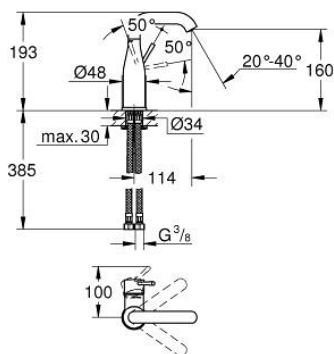

24 176 KF1 ESSENCE SINGLE-LEVER BASIN MIXER 1/2" M-SIZE

PRODUCT DESCRIPTION

- Colour: phantom black
- single hole installation
- metal lever
- GROHE SilkMove 28 mm ceramic cartridge
- with temperature limiter
- GROHE EcoJoy - less water, perfect flow
- maximum flow rate (at 3 bar): 5 l/min
- GROHE AquaGuide adjustable mousseur
- GROHE Quickfix Plus installation system
- swivel spout with mousseur and stop limiter
- adjustable swivel area 0° / 150° / 360°
- smooth body
- flexible connection hoses
- minimum pressure 1.0 bar
- professional edition