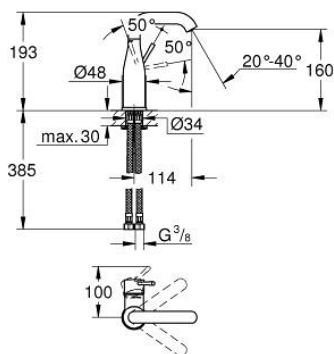

## 24 176 KF1 ESSENCE SINGLE-LEVER BASIN MIXER 1/2" M-SIZE

### PRODUCT DESCRIPTION

- Colour: phantom black
- single hole installation
- metal lever
- GROHE SilkMove 28 mm ceramic cartridge
- with temperature limiter
- GROHE EcoJoy - less water, perfect flow
- maximum flow rate (at 3 bar): 5 l/min
- GROHE AquaGuide adjustable mousseur
- GROHE Quickfix Plus installation system
- swivel spout with mousseur and stop limiter
- adjustable swivel area 0° / 150° / 360°
- smooth body
- flexible connection hoses
- minimum pressure 1.0 bar
- professional edition