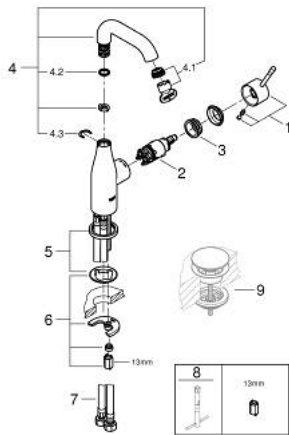

24 176 001 **ESSENCE SINGLE-LEVER BASIN MIXER 1/2"**
M-SIZE

PRODUCT DESCRIPTION

- Colour: chrome
- single hole installation
- metal lever
- GROHE SilkMove 28 mm ceramic cartridge
- with temperature limiter
- GROHE LongLife finish
- GROHE EcoJoy - less water, perfect flow
- maximum flow rate (at 3 bar): 5 l/min
- GROHE AquaGuide adjustable mousseur
- GROHE Quickfix Plus installation system
- swivel spout with mousseur and stop limiter
- adjustable swivel area 0° / 150° / 360°
- smooth body
- flexible connection hoses
- minimum pressure 1.0 bar
- professional edition

24 176 001 **ESSENCE SINGLE-LEVER BASIN MIXER 1/2"**
M-SIZE

SPARE PARTS

- 1: Lever (Spare part-nr. 46919000)
 - 2: Cartridge (Spare part-nr. 46580000)
 - 3: screw ring (Spare part-nr. 48591000)
 - 4: Swivel tube spout (Spare part-nr. 13373000)
 - 4.1: Mousseur (Spare part-nr. 48270000)
 - 4.2: Sealing washer (Spare part-nr. 0128500M)
 - 4.3: Safety ring (Spare part-nr. 4826600M)
 - 5: Escutcheon (Spare part-nr. 48603000)
 - 6: Shank mounting kit (Spare part-nr. 46645000)
 - 7: Connection hose (Spare part-nr. 46255000)
 - 8: Mounting wrench (Spare part-nr. 19017000)*
 - 9: Waste set with push-open plug (Spare part-nr. 65807000)*
- * Optional accessories