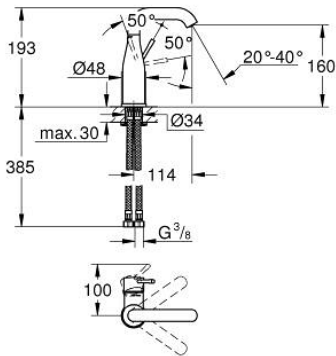

24 176 001 **ESSENCE SINGLE-LEVER BASIN MIXER 1/2"**  
**M-SIZE**

**PRODUCT DESCRIPTION**

- Colour: chrome
- single hole installation
- metal lever
- GROHE SilkMove 28 mm ceramic cartridge
- with temperature limiter
- GROHE LongLife finish
- GROHE EcoJoy - less water, perfect flow
- maximum flow rate (at 3 bar): 5 l/min
- GROHE AquaGuide adjustable mousseur
- GROHE Quickfix Plus installation system
- swivel spout with mousseur and stop limiter
- adjustable swivel area 0° / 150° / 360°
- smooth body
- flexible connection hoses
- minimum pressure 1.0 bar
- professional edition

24 176 001 **ESSENCE SINGLE-LEVER BASIN MIXER 1/2"**  
**M-SIZE**

**SPARE PARTS**

- 1: Lever (Spare part-nr. 46919000)
  - 2: Cartridge (Spare part-nr. 46580000)
  - 3: screw ring (Spare part-nr. 48591000)
  - 4: Swivel tube spout (Spare part-nr. 13373000)
  - 4.1: Mousseur (Spare part-nr. 48270000)
  - 4.2: Sealing washer (Spare part-nr. 0128500M)
  - 4.3: Safety ring (Spare part-nr. 4826600M)
  - 5: Escutcheon (Spare part-nr. 48603000)
  - 6: Shank mounting kit (Spare part-nr. 46645000)
  - 7: Connection hose (Spare part-nr. 46255000)
  - 8: Mounting wrench (Spare part-nr. 19017000)\*
  - 9: Waste set with push-open plug (Spare part-nr. 65807000)\*
- \* Optional accessories