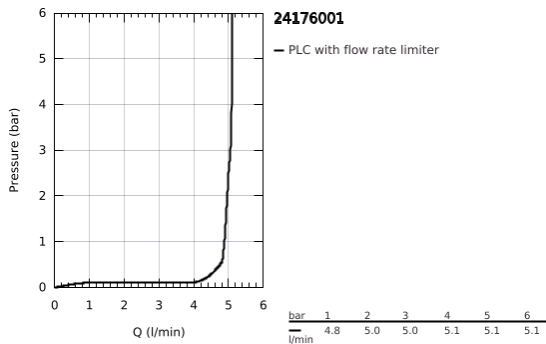

24 176 001 **ESSENCE SINGLE-LEVER BASIN MIXER 1/2"**  
**M-SIZE**

**PRODUCT DESCRIPTION**

- Colour: chrome
- single hole installation
- metal lever
- GROHE SilkMove 28 mm ceramic cartridge
- with temperature limiter
- GROHE LongLife finish
- GROHE EcoJoy - less water, perfect flow
- maximum flow rate (at 3 bar): 5 l/min
- GROHE AquaGuide adjustable mousseur
- GROHE Quickfix Plus installation system
- swivel spout with mousseur and stop limiter
- adjustable swivel area 0° / 150° / 360°
- smooth body
- flexible connection hoses
- minimum pressure 1.0 bar
- professional edition

24 176 001 **ESSENCE SINGLE-LEVER BASIN MIXER 1/2"**  
**M-SIZE**

**SPARE PARTS**

- 1: Lever (Spare part-nr. 46919000)
  - 2: Cartridge (Spare part-nr. 46580000)
  - 3: screw ring (Spare part-nr. 48591000)
  - 4: Swivel tube spout (Spare part-nr. 13373000)
  - 4.1: Mousseur (Spare part-nr. 48270000)
  - 4.2: Sealing washer (Spare part-nr. 0128500M)
  - 4.3: Safety ring (Spare part-nr. 4826600M)
  - 5: Escutcheon (Spare part-nr. 48603000)
  - 6: Shank mounting kit (Spare part-nr. 46645000)
  - 7: Connection hose (Spare part-nr. 46255000)
  - 8: Mounting wrench (Spare part-nr. 19017000)\*
  - 9: Waste set with push-open plug (Spare part-nr. 65807000)\*
- \* Optional accessories