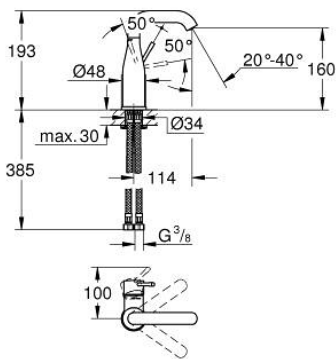

24 176 001 **ESSENCE SINGLE-LEVER BASIN MIXER 1/2"**
M-SIZE

PRODUCT DESCRIPTION

- Colour: chrome
- single hole installation
- metal lever
- GROHE SilkMove 28 mm ceramic cartridge
- with temperature limiter
- GROHE LongLife finish
- GROHE EcoJoy - less water, perfect flow
- maximum flow rate (at 3 bar): 5 l/min
- GROHE AquaGuide adjustable mousseur
- GROHE Quickfix Plus installation system
- swivel spout with mousseur and stop limiter
- adjustable swivel area 0° / 150° / 360°
- smooth body
- flexible connection hoses
- minimum pressure 1.0 bar
- professional edition

24 176 001 **ESSENCE SINGLE-LEVER BASIN MIXER 1/2"**
M-SIZE

SPARE PARTS

- 1: Lever (Spare part-nr. 46919000)
 - 2: Cartridge (Spare part-nr. 46580000)
 - 3: screw ring (Spare part-nr. 48591000)
 - 4: Swivel tube spout (Spare part-nr. 13373000)
 - 4.1: Mousseur (Spare part-nr. 48270000)
 - 4.2: Sealing washer (Spare part-nr. 0128500M)
 - 4.3: Safety ring (Spare part-nr. 4826600M)
 - 5: Escutcheon (Spare part-nr. 48603000)
 - 6: Shank mounting kit (Spare part-nr. 46645000)
 - 7: Connection hose (Spare part-nr. 46255000)
 - 8: Mounting wrench (Spare part-nr. 19017000)*
 - 9: Waste set with push-open plug (Spare part-nr. 65807000)*
- * Optional accessories