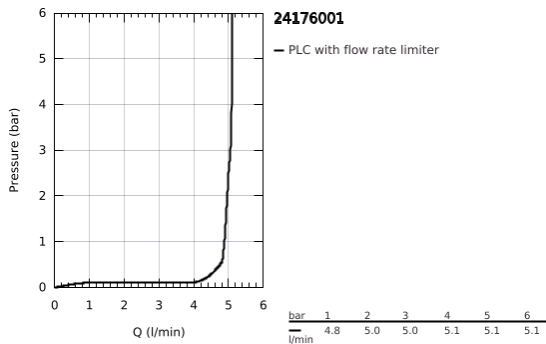

24 176 001 **ESSENCE SINGLE-LEVER BASIN MIXER 1/2"**
M-SIZE

PRODUCT DESCRIPTION

- Colour: chrome
- single hole installation
- metal lever
- GROHE SilkMove 28 mm ceramic cartridge
- with temperature limiter
- GROHE LongLife finish
- GROHE EcoJoy - less water, perfect flow
- maximum flow rate (at 3 bar): 5 l/min
- GROHE AquaGuide adjustable mousseur
- GROHE Quickfix Plus installation system
- swivel spout with mousseur and stop limiter
- adjustable swivel area 0° / 150° / 360°
- smooth body
- flexible connection hoses
- minimum pressure 1.0 bar
- professional edition

24 176 001 **ESSENCE SINGLE-LEVER BASIN MIXER 1/2"**
M-SIZE

SPARE PARTS

- 1: Lever (Spare part-nr. 46919000)
 - 2: Cartridge (Spare part-nr. 46580000)
 - 3: screw ring (Spare part-nr. 48591000)
 - 4: Swivel tube spout (Spare part-nr. 13373000)
 - 4.1: Mousseur (Spare part-nr. 48270000)
 - 4.2: Sealing washer (Spare part-nr. 0128500M)
 - 4.3: Safety ring (Spare part-nr. 4826600M)
 - 5: Escutcheon (Spare part-nr. 48603000)
 - 6: Shank mounting kit (Spare part-nr. 46645000)
 - 7: Connection hose (Spare part-nr. 46255000)
 - 8: Mounting wrench (Spare part-nr. 19017000)*
 - 9: Waste set with push-open plug (Spare part-nr. 65807000)*
- * Optional accessories