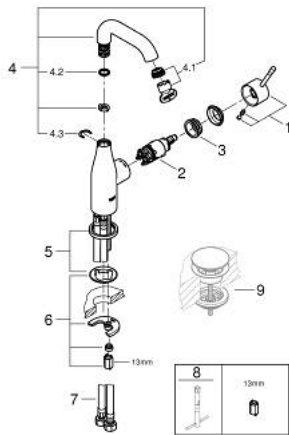

24 176 001 **ESSENCE SINGLE-LEVER BASIN MIXER 1/2"**  
**M-SIZE**

**PRODUCT DESCRIPTION**

- Colour: chrome
- single hole installation
- metal lever
- GROHE SilkMove 28 mm ceramic cartridge
- with temperature limiter
- GROHE LongLife finish
- GROHE EcoJoy - less water, perfect flow
- maximum flow rate (at 3 bar): 5 l/min
- GROHE AquaGuide adjustable mousseur
- GROHE Quickfix Plus installation system
- swivel spout with mousseur and stop limiter
- adjustable swivel area 0° / 150° / 360°
- smooth body
- flexible connection hoses
- minimum pressure 1.0 bar
- professional edition

24 176 001 **ESSENCE SINGLE-LEVER BASIN MIXER 1/2"**  
**M-SIZE**

**SPARE PARTS**

- 1: Lever (Spare part-nr. 46919000)
  - 2: Cartridge (Spare part-nr. 46580000)
  - 3: screw ring (Spare part-nr. 48591000)
  - 4: Swivel tube spout (Spare part-nr. 13373000)
  - 4.1: Mousseur (Spare part-nr. 48270000)
  - 4.2: Sealing washer (Spare part-nr. 0128500M)
  - 4.3: Safety ring (Spare part-nr. 4826600M)
  - 5: Escutcheon (Spare part-nr. 48603000)
  - 6: Shank mounting kit (Spare part-nr. 46645000)
  - 7: Connection hose (Spare part-nr. 46255000)
  - 8: Mounting wrench (Spare part-nr. 19017000)\*
  - 9: Waste set with push-open plug (Spare part-nr. 65807000)\*
- \* Optional accessories