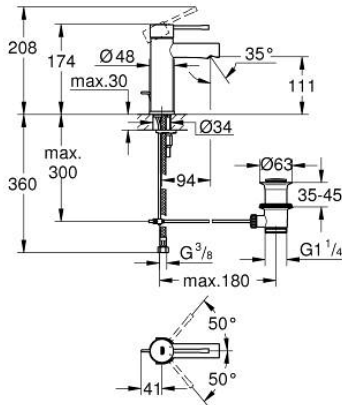

24 175 001 **ESSENCE SINGLE-LEVER BASIN MIXER 1/2"**  
**S-SIZE**

**PRODUCT DESCRIPTION**

- Colour: chrome
- single hole installation
- metal lever
- GROHE SilkMove 28 mm ceramic cartridge
- with temperature limiter
- GROHE LongLife finish
- GROHE EcoJoy - less water, perfect flow
- maximum flow rate (at 3 bar): 5 l/min
- GROHE Quickfix Plus installation system
- pop-up waste set 1 1/4"
- flexible connection hoses
- minimum pressure 1.0 bar
- professional edition

24 175 001 **ESSENCE SINGLE-LEVER BASIN MIXER 1/2"**  
**S-SIZE**

**SPARE PARTS**

- 1: Lever (Spare part-nr. 46917000)
  - 2: Fitting ring (Spare part-nr. 46715000)
  - 3: Cartridge (Spare part-nr. 46580000)
  - 4: Pop-up rod (Spare part-nr. 46739000)
  - 5: Mousseur (Spare part-nr. 46765000)
  - 6: Escutcheon (Spare part-nr. 48603000)
  - 7: Shank mounting kit (Spare part-nr. 46645000)
  - 8: Waste set 1 1/4" (Spare part-nr. 28910000)
  - 8.1: Plug (Spare part-nr. 07182000)
  - 8.2: Eccentric rod (Spare part-nr. 07052000)
  - 9: Mounting wrench (Spare part-nr. 19017000)\*
  - 10: Eccentric rod (Spare part-nr. 07341000)\*
- \* Optional accessories