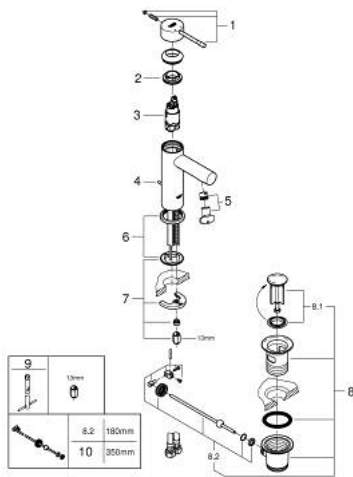

24 175 001 **ESSENCE SINGLE-LEVER BASIN MIXER 1/2"**  
**S-SIZE**

**PRODUCT DESCRIPTION**

- Colour: chrome
- single hole installation
- metal lever
- GROHE SilkMove 28 mm ceramic cartridge
- with temperature limiter
- GROHE LongLife finish
- GROHE EcoJoy - less water, perfect flow
- maximum flow rate (at 3 bar): 5 l/min
- GROHE Quickfix Plus installation system
- pop-up waste set 1 1/4"
- flexible connection hoses
- minimum pressure 1.0 bar
- professional edition

24 175 001 **ESSENCE SINGLE-LEVER BASIN MIXER 1/2"**  
**S-SIZE**

**SPARE PARTS**

- 1: Lever (Spare part-nr. 46917000)
  - 2: Fitting ring (Spare part-nr. 46715000)
  - 3: Cartridge (Spare part-nr. 46580000)
  - 4: Pop-up rod (Spare part-nr. 46739000)
  - 5: Mousseur (Spare part-nr. 46765000)
  - 6: Escutcheon (Spare part-nr. 48603000)
  - 7: Shank mounting kit (Spare part-nr. 46645000)
  - 8: Waste set 1 1/4" (Spare part-nr. 28910000)
  - 8.1: Plug (Spare part-nr. 07182000)
  - 8.2: Eccentric rod (Spare part-nr. 07052000)
  - 9: Mounting wrench (Spare part-nr. 19017000)\*
  - 10: Eccentric rod (Spare part-nr. 07341000)\*
- \* Optional accessories