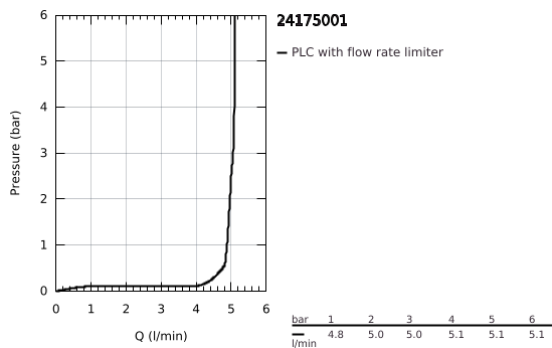

24 175 001 **ESSENCE SINGLE-LEVER BASIN MIXER 1/2"**  
**S-SIZE**

**PRODUCT DESCRIPTION**

- Colour: chrome
- single hole installation
- metal lever
- GROHE SilkMove 28 mm ceramic cartridge
- with temperature limiter
- GROHE LongLife finish
- GROHE EcoJoy - less water, perfect flow
- maximum flow rate (at 3 bar): 5 l/min
- GROHE Quickfix Plus installation system
- pop-up waste set 1 1/4"
- flexible connection hoses
- minimum pressure 1.0 bar
- professional edition

24 175 001 **ESSENCE SINGLE-LEVER BASIN MIXER 1/2"**  
**S-SIZE**

**SPARE PARTS**

- 1: Lever (Spare part-nr. 46917000)
  - 2: Fitting ring (Spare part-nr. 46715000)
  - 3: Cartridge (Spare part-nr. 46580000)
  - 4: Pop-up rod (Spare part-nr. 46739000)
  - 5: Mousseur (Spare part-nr. 46765000)
  - 6: Escutcheon (Spare part-nr. 48603000)
  - 7: Shank mounting kit (Spare part-nr. 46645000)
  - 8: Waste set 1 1/4" (Spare part-nr. 28910000)
  - 8.1: Plug (Spare part-nr. 07182000)
  - 8.2: Eccentric rod (Spare part-nr. 07052000)
  - 9: Mounting wrench (Spare part-nr. 19017000)\*
  - 10: Eccentric rod (Spare part-nr. 07341000)\*
- \* Optional accessories