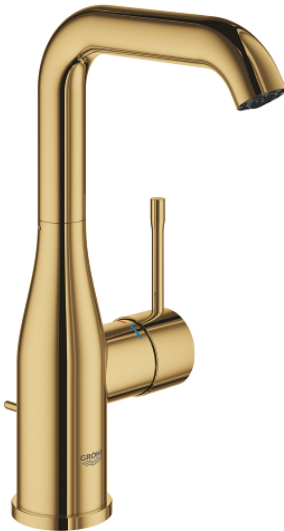

24 174 GL1 ESSENCE SINGLE-LEVER BASIN MIXER 1/2" L-SIZE

PRODUCT DESCRIPTION

- Colour: cool sunrise
- single hole installation
- metal lever
- GROHE SilkMove 28 mm ceramic cartridge
- with temperature limiter
- GROHE LongLife finish
- GROHE EcoJoy - less water, perfect flow
- maximum flow rate (at 3 bar): 5 l/min
- GROHE AquaGuide adjustable mousseur
- GROHE Quickfix Plus installation system
- swivel spout with mousseur and stop limiter
- adjustable swivel area 0° / 150° / 360°
- pop-up waste set 1 1/4"
- flexible connection hoses
- minimum pressure 1.0 bar