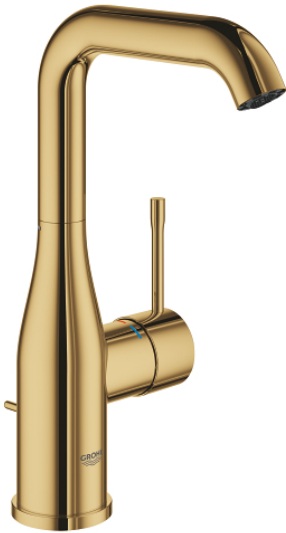

24 174 GL1 ESSENCE SINGLE-LEVER BASIN MIXER 1/2" L-SIZE

PRODUCT DESCRIPTION

- Colour: cool sunrise
- single hole installation
- metal lever
- GROHE SilkMove 28 mm ceramic cartridge
- with temperature limiter
- GROHE LongLife finish
- GROHE EcoJoy - less water, perfect flow
- maximum flow rate (at 3 bar): 5 l/min
- GROHE AquaGuide adjustable mousseur
- GROHE Quickfix Plus installation system
- swivel spout with mousseur and stop limiter
- adjustable swivel area 0° / 150° / 360°
- pop-up waste set 1 1/4"
- flexible connection hoses
- minimum pressure 1.0 bar