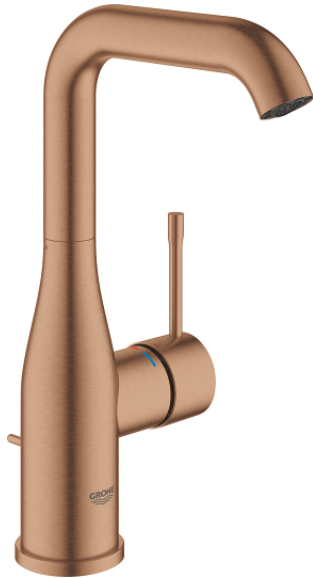

24 174 DL1 ESSENCE SINGLE-LEVER BASIN MIXER 1/2" L-SIZE

PRODUCT DESCRIPTION

- Colour: brushed warm sunset
- single hole installation
- metal lever
- GROHE SilkMove 28 mm ceramic cartridge
- with temperature limiter
- GROHE LongLife finish
- GROHE EcoJoy - less water, perfect flow
- maximum flow rate (at 3 bar): 5 l/min
- GROHE AquaGuide adjustable mousseur
- GROHE Quickfix Plus installation system
- swivel spout with mousseur and stop limiter
- adjustable swivel area 0° / 150° / 360°
- pop-up waste set 1 1/4"
- flexible connection hoses
- minimum pressure 1.0 bar