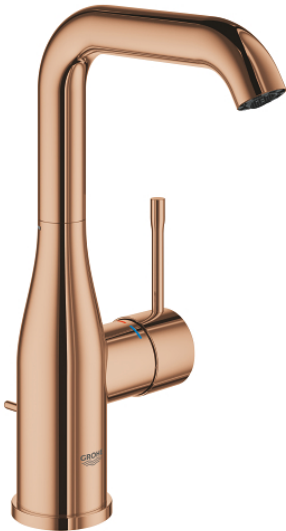

## 24 174 DA1 ESSENCE SINGLE-LEVER BASIN MIXER 1/2" L-SIZE

### PRODUCT DESCRIPTION

- Colour: warm sunset
- single hole installation
- metal lever
- GROHE SilkMove 28 mm ceramic cartridge
- with temperature limiter
- GROHE LongLife finish
- GROHE EcoJoy - less water, perfect flow
- maximum flow rate (at 3 bar): 5 l/min
- GROHE AquaGuide adjustable mousseur
- GROHE Quickfix Plus installation system
- swivel spout with mousseur and stop limiter
- adjustable swivel area 0° / 150° / 360°
- pop-up waste set 1 1/4"
- flexible connection hoses
- minimum pressure 1.0 bar