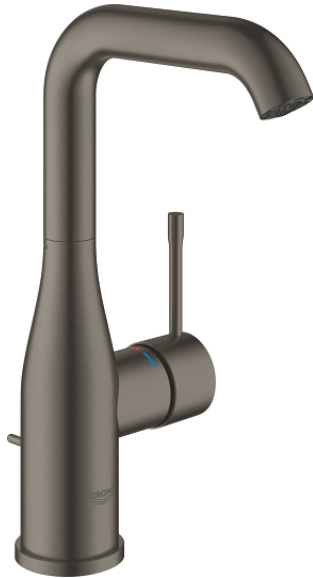

24 174 AL1 ESSENCE SINGLE-LEVER BASIN MIXER 1/2" L-SIZE

PRODUCT DESCRIPTION

- Colour: brushed hard graphite
- single hole installation
- metal lever
- GROHE SilkMove 28 mm ceramic cartridge
- with temperature limiter
- GROHE LongLife finish
- GROHE EcoJoy - less water, perfect flow
- maximum flow rate (at 3 bar): 5 l/min
- GROHE AquaGuide adjustable mousseur
- GROHE Quickfix Plus installation system
- swivel spout with mousseur and stop limiter
- adjustable swivel area 0° / 150° / 360°
- pop-up waste set 1 1/4"
- flexible connection hoses
- minimum pressure 1.0 bar