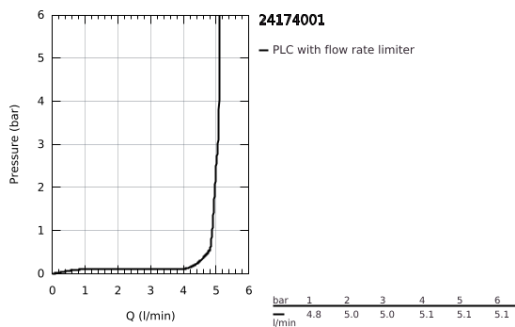

24 174 001 **ESSENCE SINGLE-LEVER BASIN MIXER 1/2" L-SIZE**

PRODUCT DESCRIPTION

- Colour: chrome
- single hole installation
- metal lever
- GROHE SilkMove 28 mm ceramic cartridge
- with temperature limiter
- GROHE LongLife finish
- GROHE EcoJoy - less water, perfect flow
- maximum flow rate (at 3 bar): 5 l/min
- GROHE AquaGuide adjustable mousseur
- GROHE Quickfix Plus installation system
- swivel spout with mousseur and stop limiter
- adjustable swivel area 0° / 150° / 360°
- pop-up waste set 1 1/4"
- flexible connection hoses
- minimum pressure 1.0 bar
- professional edition

24 174 001 ESSENCE SINGLE-LEVER BASIN MIXER 1/2" L-SIZE

SPARE PARTS

- 1: Lever (Spare part-nr. 46919000)
 - 2: Cartridge (Spare part-nr. 46580000)
 - 3: Swivel tube spout (Spare part-nr. 13374000)
 - 3.1: Mousseur (Spare part-nr. 48270000)
 - 3.2: Sealing washer (Spare part-nr. 0128500M)
 - 3.3: Safety ring (Spare part-nr. 4826600M)
 - 4: Pop-up rod (Spare part-nr. 46739000)
 - 5: Shank mounting kit (Spare part-nr. 46645000)
 - 6: Waste set 1 1/4" (Spare part-nr. 28910000)
 - 6.1: Plug (Spare part-nr. 07182000)
 - 6.2: Eccentric rod (Spare part-nr. 07052000)
 - 7: Connection hose (Spare part-nr. 46255000)
 - 8: Mounting wrench (Spare part-nr. 19017000)*
 - 9: Eccentric rod (Spare part-nr. 07341000)*
- * Optional accessories