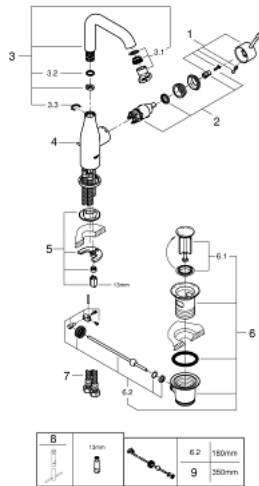

24 174 001 **ESSENCE SINGLE-LEVER BASIN MIXER 1/2" L-SIZE**

PRODUCT DESCRIPTION

- Colour: chrome
- single hole installation
- metal lever
- GROHE SilkMove 28 mm ceramic cartridge
- with temperature limiter
- GROHE LongLife finish
- GROHE EcoJoy - less water, perfect flow
- maximum flow rate (at 3 bar): 5 l/min
- GROHE AquaGuide adjustable mousseur
- GROHE Quickfix Plus installation system
- swivel spout with mousseur and stop limiter
- adjustable swivel area 0° / 150° / 360°
- pop-up waste set 1 1/4"
- flexible connection hoses
- minimum pressure 1.0 bar
- professional edition

24 174 001 ESSENCE SINGLE-LEVER BASIN MIXER 1/2" L-SIZE

SPARE PARTS

- 1: Lever (Spare part-nr. 46919000)
 - 2: Cartridge (Spare part-nr. 46580000)
 - 3: Swivel tube spout (Spare part-nr. 13374000)
 - 3.1: Mousseur (Spare part-nr. 48270000)
 - 3.2: Sealing washer (Spare part-nr. 0128500M)
 - 3.3: Safety ring (Spare part-nr. 4826600M)
 - 4: Pop-up rod (Spare part-nr. 46739000)
 - 5: Shank mounting kit (Spare part-nr. 46645000)
 - 6: Waste set 1 1/4" (Spare part-nr. 28910000)
 - 6.1: Plug (Spare part-nr. 07182000)
 - 6.2: Eccentric rod (Spare part-nr. 07052000)
 - 7: Connection hose (Spare part-nr. 46255000)
 - 8: Mounting wrench (Spare part-nr. 19017000)*
 - 9: Eccentric rod (Spare part-nr. 07341000)*
- * Optional accessories