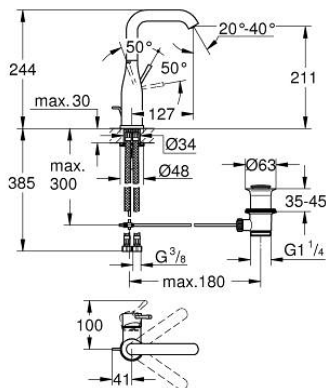

24 174 001 **ESSENCE SINGLE-LEVER BASIN MIXER 1/2" L-SIZE**

PRODUCT DESCRIPTION

- Colour: chrome
- single hole installation
- metal lever
- GROHE SilkMove 28 mm ceramic cartridge
- with temperature limiter
- GROHE LongLife finish
- GROHE EcoJoy - less water, perfect flow
- maximum flow rate (at 3 bar): 5 l/min
- GROHE AquaGuide adjustable mousseur
- GROHE Quickfix Plus installation system
- swivel spout with mousseur and stop limiter
- adjustable swivel area 0° / 150° / 360°
- pop-up waste set 1 1/4"
- flexible connection hoses
- minimum pressure 1.0 bar
- professional edition

24 174 001 ESSENCE SINGLE-LEVER BASIN MIXER 1/2" L-SIZE

SPARE PARTS

- 1: Lever (Spare part-nr. 46919000)
 - 2: Cartridge (Spare part-nr. 46580000)
 - 3: Swivel tube spout (Spare part-nr. 13374000)
 - 3.1: Mousseur (Spare part-nr. 48270000)
 - 3.2: Sealing washer (Spare part-nr. 0128500M)
 - 3.3: Safety ring (Spare part-nr. 4826600M)
 - 4: Pop-up rod (Spare part-nr. 46739000)
 - 5: Shank mounting kit (Spare part-nr. 46645000)
 - 6: Waste set 1 1/4" (Spare part-nr. 28910000)
 - 6.1: Plug (Spare part-nr. 07182000)
 - 6.2: Eccentric rod (Spare part-nr. 07052000)
 - 7: Connection hose (Spare part-nr. 46255000)
 - 8: Mounting wrench (Spare part-nr. 19017000)*
 - 9: Eccentric rod (Spare part-nr. 07341000)*
- * Optional accessories