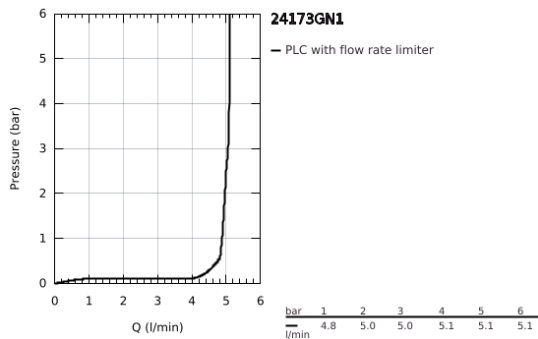

24 173 GN1 **ESSENCE SINGLE-LEVER BASIN MIXER 1/2"**  
**M-SIZE**

**PRODUCT DESCRIPTION**

- Colour: brushed cool sunrise
- single hole installation
- metal lever
- GROHE SilkMove 28 mm ceramic cartridge
- with temperature limiter
- GROHE LongLife finish
- GROHE EcoJoy - less water, perfect flow
- maximum flow rate (at 3 bar): 5 l/min
- GROHE AquaGuide adjustable mousseur
- GROHE Quickfix Plus installation system
- swivel spout with mousseur and stop limiter
- adjustable swivel area 0° / 150° / 360°
- pop-up waste set 1 1/4"
- flexible connection hoses
- minimum pressure 1.0 bar
- professional edition

## 24 173 GN1 ESSENCE SINGLE-LEVER BASIN MIXER 1/2" M-SIZE