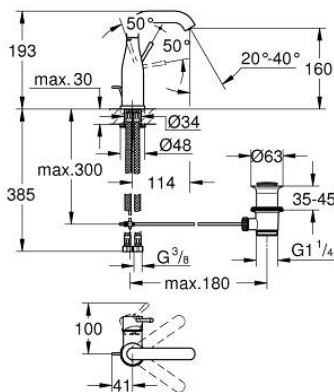

24 173 GN1 **ESSENCE SINGLE-LEVER BASIN MIXER 1/2"**  
**M-SIZE**

**PRODUCT DESCRIPTION**

- Colour: brushed cool sunrise
- single hole installation
- metal lever
- GROHE SilkMove 28 mm ceramic cartridge
- with temperature limiter
- GROHE LongLife finish
- GROHE EcoJoy - less water, perfect flow
- maximum flow rate (at 3 bar): 5 l/min
- GROHE AquaGuide adjustable mousseur
- GROHE Quickfix Plus installation system
- swivel spout with mousseur and stop limiter
- adjustable swivel area 0° / 150° / 360°
- pop-up waste set 1 1/4"
- flexible connection hoses
- minimum pressure 1.0 bar
- professional edition

## 24 173 GN1 ESSENCE SINGLE-LEVER BASIN MIXER 1/2" M-SIZE

### SPARE PARTS

- 1: Lever (Spare part-nr. 46919GN0)
  - 2: Cartridge (Spare part-nr. 46580000)
  - 3: screw ring (Spare part-nr. 48591000)
  - 4: Swivel tube spout (Spare part-nr. 13373GN0)
  - 4.1: Mousseur (Spare part-nr. 48270000)
  - 4.2: Sealing washer (Spare part-nr. 0128500M)
  - 4.3: Safety ring (Spare part-nr. 4826600M)
  - 5: Pop-up rod (Spare part-nr. 46739GN0)
  - 6: Escutcheon (Spare part-nr. 48603GN0)
  - 7: Shank mounting kit (Spare part-nr. 46645000)
  - 8: Waste set 1 1/4" (Spare part-nr. 28910GN0)
  - 8.1: Plug (Spare part-nr. 07182GN0)
  - 8.2: Eccentric rod (Spare part-nr. 07052000)
  - 9: Connection hose (Spare part-nr. 46255000)
  - 10: Mounting wrench (Spare part-nr. 19017000)\*
  - 11: Eccentric rod (Spare part-nr. 07341000)\*
- \* Optional accessories