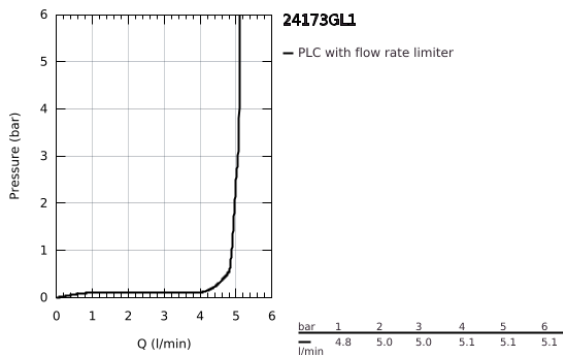

24 173 GL1 **ESSENCE SINGLE-LEVER BASIN MIXER 1/2"**
M-SIZE

PRODUCT DESCRIPTION

- Colour: cool sunrise
- single hole installation
- metal lever
- GROHE SilkMove 28 mm ceramic cartridge
- with temperature limiter
- GROHE LongLife finish
- GROHE EcoJoy - less water, perfect flow
- maximum flow rate (at 3 bar): 5 l/min
- GROHE AquaGuide adjustable mousseur
- GROHE Quickfix Plus installation system
- swivel spout with mousseur and stop limiter
- adjustable swivel area 0° / 150° / 360°
- pop-up waste set 1 1/4"
- flexible connection hoses
- minimum pressure 1.0 bar
- professional edition

24 173 GL1 **ESSENCE SINGLE-LEVER BASIN MIXER 1/2"**
M-SIZE

SPARE PARTS

- 1: Lever (Spare part-nr. 46919GL0)
 - 2: Cartridge (Spare part-nr. 46580000)
 - 3: screw ring (Spare part-nr. 48591000)
 - 4: Swivel tube spout (Spare part-nr. 13373GL0)
 - 4.1: Mousseur (Spare part-nr. 48270000)
 - 4.2: Sealing washer (Spare part-nr. 0128500M)
 - 4.3: Safety ring (Spare part-nr. 4826600M)
 - 5: lift rod (Spare part-nr. 46739GL0)
 - 6: Escutcheon (Spare part-nr. 48603GL0)
 - 7: Shank mounting kit (Spare part-nr. 46645000)
 - 8: Waste set 1 1/4" (Spare part-nr. 28910GL0)
 - 8.1: Plug (Spare part-nr. 07182GL0)
 - 8.2: Eccentric rod (Spare part-nr. 07052000)
 - 9: Connection hose (Spare part-nr. 46255000)
 - 10: Mounting wrench (Spare part-nr. 19017000)*
 - 11: Eccentric rod (Spare part-nr. 07341000)*
- * Optional accessories