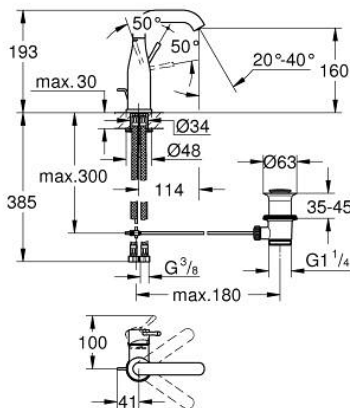

24 173 GL1 **ESSENCE SINGLE-LEVER BASIN MIXER 1/2"**
M-SIZE

PRODUCT DESCRIPTION

- Colour: cool sunrise
- single hole installation
- metal lever
- GROHE SilkMove 28 mm ceramic cartridge
- with temperature limiter
- GROHE LongLife finish
- GROHE EcoJoy - less water, perfect flow
- maximum flow rate (at 3 bar): 5 l/min
- GROHE AquaGuide adjustable mousseur
- GROHE Quickfix Plus installation system
- swivel spout with mousseur and stop limiter
- adjustable swivel area 0° / 150° / 360°
- pop-up waste set 1 1/4"
- flexible connection hoses
- minimum pressure 1.0 bar
- professional edition

24 173 GL1 **ESSENCE SINGLE-LEVER BASIN MIXER 1/2"**
M-SIZE

SPARE PARTS

- 1: Lever (Spare part-nr. 46919GL0)
 - 2: Cartridge (Spare part-nr. 46580000)
 - 3: screw ring (Spare part-nr. 48591000)
 - 4: Swivel tube spout (Spare part-nr. 13373GL0)
 - 4.1: Mousseur (Spare part-nr. 48270000)
 - 4.2: Sealing washer (Spare part-nr. 0128500M)
 - 4.3: Safety ring (Spare part-nr. 4826600M)
 - 5: lift rod (Spare part-nr. 46739GL0)
 - 6: Escutcheon (Spare part-nr. 48603GL0)
 - 7: Shank mounting kit (Spare part-nr. 46645000)
 - 8: Waste set 1 1/4" (Spare part-nr. 28910GL0)
 - 8.1: Plug (Spare part-nr. 07182GL0)
 - 8.2: Eccentric rod (Spare part-nr. 07052000)
 - 9: Connection hose (Spare part-nr. 46255000)
 - 10: Mounting wrench (Spare part-nr. 19017000)*
 - 11: Eccentric rod (Spare part-nr. 07341000)*
- * Optional accessories