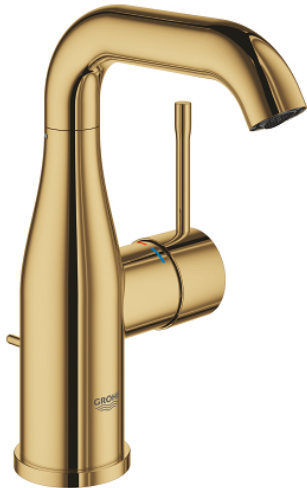

24 173 GL1 **ESSENCE SINGLE-LEVER BASIN MIXER 1/2"**
M-SIZE

PRODUCT DESCRIPTION

- Colour: cool sunrise
- single hole installation
- metal lever
- GROHE SilkMove 28 mm ceramic cartridge
- with temperature limiter
- GROHE LongLife finish
- GROHE EcoJoy - less water, perfect flow
- maximum flow rate (at 3 bar): 5 l/min
- GROHE AquaGuide adjustable mousseur
- GROHE Quickfix Plus installation system
- swivel spout with mousseur and stop limiter
- adjustable swivel area 0° / 150° / 360°
- pop-up waste set 1 1/4"
- flexible connection hoses
- minimum pressure 1.0 bar
- professional edition

24 173 GL1 **ESSENCE SINGLE-LEVER BASIN MIXER 1/2"**
M-SIZE

SPARE PARTS

- 1: Lever (Spare part-nr. 46919GL0)
 - 2: Cartridge (Spare part-nr. 46580000)
 - 3: screw ring (Spare part-nr. 48591000)
 - 4: Swivel tube spout (Spare part-nr. 13373GL0)
 - 4.1: Mousseur (Spare part-nr. 48270000)
 - 4.2: Sealing washer (Spare part-nr. 0128500M)
 - 4.3: Safety ring (Spare part-nr. 4826600M)
 - 5: lift rod (Spare part-nr. 46739GL0)
 - 6: Escutcheon (Spare part-nr. 48603GL0)
 - 7: Shank mounting kit (Spare part-nr. 46645000)
 - 8: Waste set 1 1/4" (Spare part-nr. 28910GL0)
 - 8.1: Plug (Spare part-nr. 07182GL0)
 - 8.2: Eccentric rod (Spare part-nr. 07052000)
 - 9: Connection hose (Spare part-nr. 46255000)
 - 10: Mounting wrench (Spare part-nr. 19017000)*
 - 11: Eccentric rod (Spare part-nr. 07341000)*
- * Optional accessories