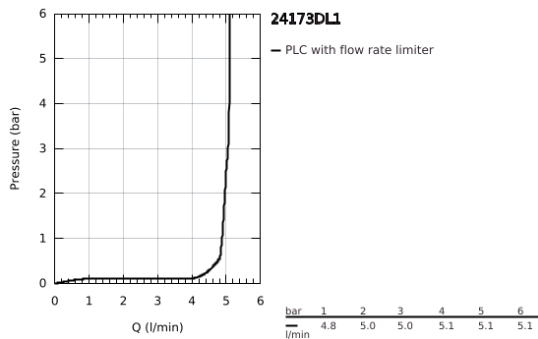

24 173 DL1 **ESSENCE SINGLE-LEVER BASIN MIXER 1/2"**
M-SIZE

PRODUCT DESCRIPTION

- Colour: brushed warm sunset
- single hole installation
- metal lever
- GROHE SilkMove 28 mm ceramic cartridge
- with temperature limiter
- GROHE LongLife finish
- GROHE EcoJoy - less water, perfect flow
- maximum flow rate (at 3 bar): 5 l/min
- GROHE AquaGuide adjustable mousseur
- GROHE Quickfix Plus installation system
- swivel spout with mousseur and stop limiter
- adjustable swivel area 0° / 150° / 360°
- pop-up waste set 1 1/4"
- flexible connection hoses
- minimum pressure 1.0 bar
- professional edition

24 173 DL1 ESSENCE SINGLE-LEVER BASIN MIXER 1/2" M-SIZE

SPARE PARTS

- 1: Lever (Spare part-nr. 46919DL0)
 - 2: Cartridge (Spare part-nr. 46580000)
 - 3: screw ring (Spare part-nr. 48591000)
 - 4: Swivel tube spout (Spare part-nr. 13373DL0)
 - 4.1: Mousseur (Spare part-nr. 48270000)
 - 4.2: Sealing washer (Spare part-nr. 0128500M)
 - 4.3: Safety ring (Spare part-nr. 4826600M)
 - 5: lift rod (Spare part-nr. 46739DL0)
 - 6: Escutcheon (Spare part-nr. 48603DL0)
 - 7: Shank mounting kit (Spare part-nr. 46645000)
 - 8: Waste set 1 1/4" (Spare part-nr. 28910DL0)
 - 8.1: Plug (Spare part-nr. 07182DL0)
 - 8.2: Eccentric rod (Spare part-nr. 07052000)
 - 9: Connection hose (Spare part-nr. 46255000)
 - 10: Mounting wrench (Spare part-nr. 19017000)*
 - 11: Eccentric rod (Spare part-nr. 07341000)*
- * Optional accessories