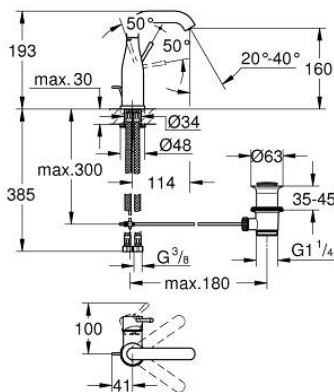

24 173 DL1 **ESSENCE SINGLE-LEVER BASIN MIXER 1/2"**
M-SIZE

PRODUCT DESCRIPTION

- Colour: brushed warm sunset
- single hole installation
- metal lever
- GROHE SilkMove 28 mm ceramic cartridge
- with temperature limiter
- GROHE LongLife finish
- GROHE EcoJoy - less water, perfect flow
- maximum flow rate (at 3 bar): 5 l/min
- GROHE AquaGuide adjustable mousseur
- GROHE Quickfix Plus installation system
- swivel spout with mousseur and stop limiter
- adjustable swivel area 0° / 150° / 360°
- pop-up waste set 1 1/4"
- flexible connection hoses
- minimum pressure 1.0 bar
- professional edition

24 173 DL1 ESSENCE SINGLE-LEVER BASIN MIXER 1/2" M-SIZE

SPARE PARTS

- 1: Lever (Spare part-nr. 46919DL0)
 - 2: Cartridge (Spare part-nr. 46580000)
 - 3: screw ring (Spare part-nr. 48591000)
 - 4: Swivel tube spout (Spare part-nr. 13373DL0)
 - 4.1: Mousseur (Spare part-nr. 48270000)
 - 4.2: Sealing washer (Spare part-nr. 0128500M)
 - 4.3: Safety ring (Spare part-nr. 4826600M)
 - 5: lift rod (Spare part-nr. 46739DL0)
 - 6: Escutcheon (Spare part-nr. 48603DL0)
 - 7: Shank mounting kit (Spare part-nr. 46645000)
 - 8: Waste set 1 1/4" (Spare part-nr. 28910DL0)
 - 8.1: Plug (Spare part-nr. 07182DL0)
 - 8.2: Eccentric rod (Spare part-nr. 07052000)
 - 9: Connection hose (Spare part-nr. 46255000)
 - 10: Mounting wrench (Spare part-nr. 19017000)*
 - 11: Eccentric rod (Spare part-nr. 07341000)*
- * Optional accessories