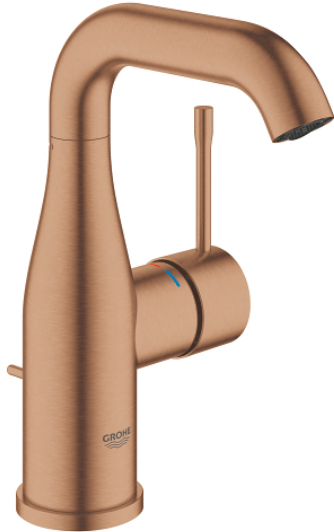

24 173 DL1 **ESSENCE SINGLE-LEVER BASIN MIXER 1/2"**
M-SIZE

PRODUCT DESCRIPTION

- Colour: brushed warm sunset
- single hole installation
- metal lever
- GROHE SilkMove 28 mm ceramic cartridge
- with temperature limiter
- GROHE LongLife finish
- GROHE EcoJoy - less water, perfect flow
- maximum flow rate (at 3 bar): 5 l/min
- GROHE AquaGuide adjustable mousseur
- GROHE Quickfix Plus installation system
- swivel spout with mousseur and stop limiter
- adjustable swivel area 0° / 150° / 360°
- pop-up waste set 1 1/4"
- flexible connection hoses
- minimum pressure 1.0 bar
- professional edition

24 173 DL1 ESSENCE SINGLE-LEVER BASIN MIXER 1/2" M-SIZE

SPARE PARTS

- 1: Lever (Spare part-nr. 46919DL0)
 - 2: Cartridge (Spare part-nr. 46580000)
 - 3: screw ring (Spare part-nr. 48591000)
 - 4: Swivel tube spout (Spare part-nr. 13373DL0)
 - 4.1: Mousseur (Spare part-nr. 48270000)
 - 4.2: Sealing washer (Spare part-nr. 0128500M)
 - 4.3: Safety ring (Spare part-nr. 4826600M)
 - 5: lift rod (Spare part-nr. 46739DL0)
 - 6: Escutcheon (Spare part-nr. 48603DL0)
 - 7: Shank mounting kit (Spare part-nr. 46645000)
 - 8: Waste set 1 1/4" (Spare part-nr. 28910DL0)
 - 8.1: Plug (Spare part-nr. 07182DL0)
 - 8.2: Eccentric rod (Spare part-nr. 07052000)
 - 9: Connection hose (Spare part-nr. 46255000)
 - 10: Mounting wrench (Spare part-nr. 19017000)*
 - 11: Eccentric rod (Spare part-nr. 07341000)*
- * Optional accessories