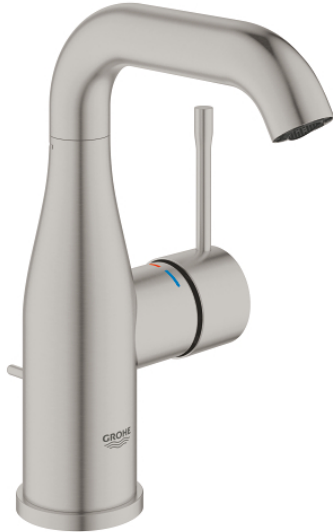

24 173 DC1 **ESSENCE SINGLE-LEVER BASIN MIXER 1/2"**
M-SIZE

PRODUCT DESCRIPTION

- Colour: supersteel
- single hole installation
- metal lever
- GROHE SilkMove 28 mm ceramic cartridge
- with temperature limiter
- GROHE LongLife finish
- GROHE EcoJoy - less water, perfect flow
- maximum flow rate (at 3 bar): 5 l/min
- GROHE AquaGuide adjustable mousseur
- GROHE Quickfix Plus installation system
- swivel spout with mousseur and stop limiter
- adjustable swivel area 0° / 150° / 360°
- pop-up waste set 1 1/4"
- flexible connection hoses
- minimum pressure 1.0 bar
- professional edition

24 173 DC1 ESSENCE SINGLE-LEVER BASIN MIXER 1/2" M-SIZE

SPARE PARTS

- 1: Lever (Spare part-nr. 46919DC0)
 - 2: Cartridge (Spare part-nr. 46580000)
 - 3: screw ring (Spare part-nr. 48591000)
 - 4: Swivel tube spout (Spare part-nr. 13373DC0)
 - 4.1: Mousseur (Spare part-nr. 48270000)
 - 4.2: Sealing washer (Spare part-nr. 0128500M)
 - 4.3: Safety ring (Spare part-nr. 4826600M)
 - 5: Pop-up rod (Spare part-nr. 46739EN0)
 - 6: Escutcheon (Spare part-nr. 48603DC0)
 - 7: Shank mounting kit (Spare part-nr. 46645000)
 - 8: Waste set 1 1/4" (Spare part-nr. 28910DC0)
 - 8.1: Plug (Spare part-nr. 07182DC0)
 - 8.2: Eccentric rod (Spare part-nr. 07052000)
 - 9: Connection hose (Spare part-nr. 46255000)
 - 10: Mounting wrench (Spare part-nr. 19017000)*
 - 11: Eccentric rod (Spare part-nr. 07341000)*
- * Optional accessories