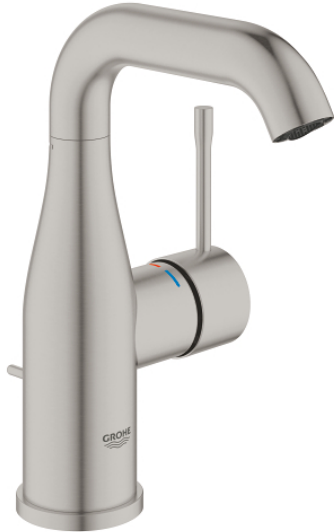

24 173 DC1 **ESSENCE SINGLE-LEVER BASIN MIXER 1/2"**  
**M-SIZE**

**PRODUCT DESCRIPTION**

- Colour: supersteel
- single hole installation
- metal lever
- GROHE SilkMove 28 mm ceramic cartridge
- with temperature limiter
- GROHE LongLife finish
- GROHE EcoJoy - less water, perfect flow
- maximum flow rate (at 3 bar): 5 l/min
- GROHE AquaGuide adjustable mousseur
- GROHE Quickfix Plus installation system
- swivel spout with mousseur and stop limiter
- adjustable swivel area 0° / 150° / 360°
- pop-up waste set 1 1/4"
- flexible connection hoses
- minimum pressure 1.0 bar
- professional edition

## 24 173 DC1 ESSENCE SINGLE-LEVER BASIN MIXER 1/2" M-SIZE

### SPARE PARTS

- 1: Lever (Spare part-nr. 46919DC0)
  - 2: Cartridge (Spare part-nr. 46580000)
  - 3: screw ring (Spare part-nr. 48591000)
  - 4: Swivel tube spout (Spare part-nr. 13373DC0)
  - 4.1: Mousseur (Spare part-nr. 48270000)
  - 4.2: Sealing washer (Spare part-nr. 0128500M)
  - 4.3: Safety ring (Spare part-nr. 4826600M)
  - 5: Pop-up rod (Spare part-nr. 46739EN0)
  - 6: Escutcheon (Spare part-nr. 48603DC0)
  - 7: Shank mounting kit (Spare part-nr. 46645000)
  - 8: Waste set 1 1/4" (Spare part-nr. 28910DC0)
  - 8.1: Plug (Spare part-nr. 07182DC0)
  - 8.2: Eccentric rod (Spare part-nr. 07052000)
  - 9: Connection hose (Spare part-nr. 46255000)
  - 10: Mounting wrench (Spare part-nr. 19017000)\*
  - 11: Eccentric rod (Spare part-nr. 07341000)\*
- \* Optional accessories