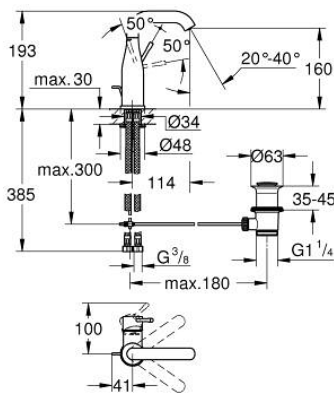

24 173 DC1 **ESSENCE SINGLE-LEVER BASIN MIXER 1/2"**  
**M-SIZE**

**PRODUCT DESCRIPTION**

- Colour: supersteel
- single hole installation
- metal lever
- GROHE SilkMove 28 mm ceramic cartridge
- with temperature limiter
- GROHE LongLife finish
- GROHE EcoJoy - less water, perfect flow
- maximum flow rate (at 3 bar): 5 l/min
- GROHE AquaGuide adjustable mousseur
- GROHE Quickfix Plus installation system
- swivel spout with mousseur and stop limiter
- adjustable swivel area 0° / 150° / 360°
- pop-up waste set 1 1/4"
- flexible connection hoses
- minimum pressure 1.0 bar
- professional edition

## 24 173 DC1 ESSENCE SINGLE-LEVER BASIN MIXER 1/2" M-SIZE

### SPARE PARTS

- 1: Lever (Spare part-nr. 46919DC0)
  - 2: Cartridge (Spare part-nr. 46580000)
  - 3: screw ring (Spare part-nr. 48591000)
  - 4: Swivel tube spout (Spare part-nr. 13373DC0)
  - 4.1: Mousseur (Spare part-nr. 48270000)
  - 4.2: Sealing washer (Spare part-nr. 0128500M)
  - 4.3: Safety ring (Spare part-nr. 4826600M)
  - 5: Pop-up rod (Spare part-nr. 46739EN0)
  - 6: Escutcheon (Spare part-nr. 48603DC0)
  - 7: Shank mounting kit (Spare part-nr. 46645000)
  - 8: Waste set 1 1/4" (Spare part-nr. 28910DC0)
  - 8.1: Plug (Spare part-nr. 07182DC0)
  - 8.2: Eccentric rod (Spare part-nr. 07052000)
  - 9: Connection hose (Spare part-nr. 46255000)
  - 10: Mounting wrench (Spare part-nr. 19017000)\*
  - 11: Eccentric rod (Spare part-nr. 07341000)\*
- \* Optional accessories