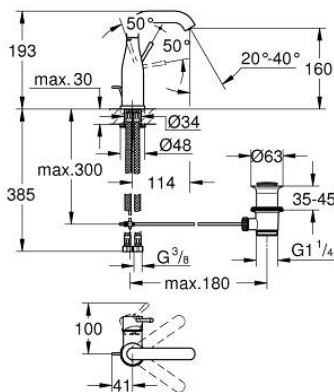

24 173 DC1 **ESSENCE SINGLE-LEVER BASIN MIXER 1/2"**
M-SIZE

PRODUCT DESCRIPTION

- Colour: supersteel
- single hole installation
- metal lever
- GROHE SilkMove 28 mm ceramic cartridge
- with temperature limiter
- GROHE LongLife finish
- GROHE EcoJoy - less water, perfect flow
- maximum flow rate (at 3 bar): 5 l/min
- GROHE AquaGuide adjustable mousseur
- GROHE Quickfix Plus installation system
- swivel spout with mousseur and stop limiter
- adjustable swivel area 0° / 150° / 360°
- pop-up waste set 1 1/4"
- flexible connection hoses
- minimum pressure 1.0 bar
- professional edition

24 173 DC1 ESSENCE SINGLE-LEVER BASIN MIXER 1/2" M-SIZE

SPARE PARTS

- 1: Lever (Spare part-nr. 46919DC0)
 - 2: Cartridge (Spare part-nr. 46580000)
 - 3: screw ring (Spare part-nr. 48591000)
 - 4: Swivel tube spout (Spare part-nr. 13373DC0)
 - 4.1: Mousseur (Spare part-nr. 48270000)
 - 4.2: Sealing washer (Spare part-nr. 0128500M)
 - 4.3: Safety ring (Spare part-nr. 4826600M)
 - 5: Pop-up rod (Spare part-nr. 46739EN0)
 - 6: Escutcheon (Spare part-nr. 48603DC0)
 - 7: Shank mounting kit (Spare part-nr. 46645000)
 - 8: Waste set 1 1/4" (Spare part-nr. 28910DC0)
 - 8.1: Plug (Spare part-nr. 07182DC0)
 - 8.2: Eccentric rod (Spare part-nr. 07052000)
 - 9: Connection hose (Spare part-nr. 46255000)
 - 10: Mounting wrench (Spare part-nr. 19017000)*
 - 11: Eccentric rod (Spare part-nr. 07341000)*
- * Optional accessories