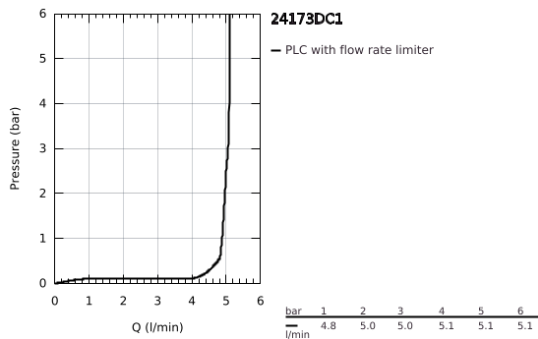

24 173 DC1 **ESSENCE SINGLE-LEVER BASIN MIXER 1/2"**
M-SIZE

PRODUCT DESCRIPTION

- Colour: supersteel
- single hole installation
- metal lever
- GROHE SilkMove 28 mm ceramic cartridge
- with temperature limiter
- GROHE LongLife finish
- GROHE EcoJoy - less water, perfect flow
- maximum flow rate (at 3 bar): 5 l/min
- GROHE AquaGuide adjustable mousseur
- GROHE Quickfix Plus installation system
- swivel spout with mousseur and stop limiter
- adjustable swivel area 0° / 150° / 360°
- pop-up waste set 1 1/4"
- flexible connection hoses
- minimum pressure 1.0 bar
- professional edition

24 173 DC1 ESSENCE SINGLE-LEVER BASIN MIXER 1/2" M-SIZE

SPARE PARTS

- 1: Lever (Spare part-nr. 46919DC0)
 - 2: Cartridge (Spare part-nr. 46580000)
 - 3: screw ring (Spare part-nr. 48591000)
 - 4: Swivel tube spout (Spare part-nr. 13373DC0)
 - 4.1: Mousseur (Spare part-nr. 48270000)
 - 4.2: Sealing washer (Spare part-nr. 0128500M)
 - 4.3: Safety ring (Spare part-nr. 4826600M)
 - 5: Pop-up rod (Spare part-nr. 46739EN0)
 - 6: Escutcheon (Spare part-nr. 48603DC0)
 - 7: Shank mounting kit (Spare part-nr. 46645000)
 - 8: Waste set 1 1/4" (Spare part-nr. 28910DC0)
 - 8.1: Plug (Spare part-nr. 07182DC0)
 - 8.2: Eccentric rod (Spare part-nr. 07052000)
 - 9: Connection hose (Spare part-nr. 46255000)
 - 10: Mounting wrench (Spare part-nr. 19017000)*
 - 11: Eccentric rod (Spare part-nr. 07341000)*
- * Optional accessories