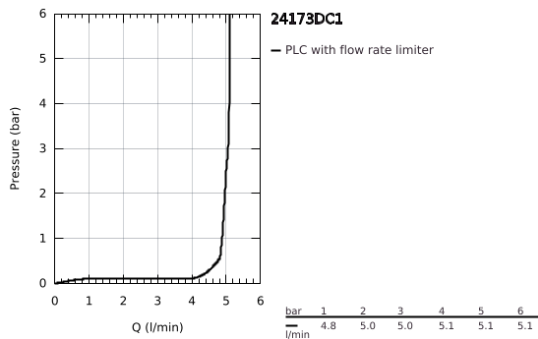

24 173 DC1 **ESSENCE SINGLE-LEVER BASIN MIXER 1/2"**  
**M-SIZE**

**PRODUCT DESCRIPTION**

- Colour: supersteel
- single hole installation
- metal lever
- GROHE SilkMove 28 mm ceramic cartridge
- with temperature limiter
- GROHE LongLife finish
- GROHE EcoJoy - less water, perfect flow
- maximum flow rate (at 3 bar): 5 l/min
- GROHE AquaGuide adjustable mousseur
- GROHE Quickfix Plus installation system
- swivel spout with mousseur and stop limiter
- adjustable swivel area 0° / 150° / 360°
- pop-up waste set 1 1/4"
- flexible connection hoses
- minimum pressure 1.0 bar
- professional edition

## 24 173 DC1 ESSENCE SINGLE-LEVER BASIN MIXER 1/2" M-SIZE