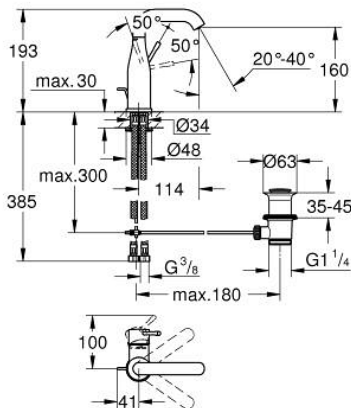

24 173 DA1 ESSENCE SINGLE-LEVER BASIN MIXER 1/2" M-SIZE

PRODUCT DESCRIPTION

- Colour: warm sunset
- single hole installation
- metal lever
- GROHE SilkMove 28 mm ceramic cartridge
- with temperature limiter
- GROHE LongLife finish
- GROHE EcoJoy - less water, perfect flow
- maximum flow rate (at 3 bar): 5 l/min
- GROHE AquaGuide adjustable mousseur
- GROHE Quickfix Plus installation system
- swivel spout with mousseur and stop limiter
- adjustable swivel area 0° / 150° / 360°
- pop-up waste set 1 1/4"
- flexible connection hoses
- minimum pressure 1.0 bar
- professional edition

24 173 DA1 ESSENCE SINGLE-LEVER BASIN MIXER 1/2" M-SIZE

SPARE PARTS

- 1: Lever (Spare part-nr. 46919DA0)
 - 2: Cartridge (Spare part-nr. 46580000)
 - 3: screw ring (Spare part-nr. 48591000)
 - 4: Swivel tube spout (Spare part-nr. 13373DA0)
 - 4.1: Mousseur (Spare part-nr. 48270000)
 - 4.2: Sealing washer (Spare part-nr. 0128500M)
 - 4.3: Safety ring (Spare part-nr. 4826600M)
 - 5: lift rod (Spare part-nr. 46739DA0)
 - 6: Escutcheon (Spare part-nr. 48603DA0)
 - 7: Shank mounting kit (Spare part-nr. 46645000)
 - 8: Waste set 1 1/4" (Spare part-nr. 28910DA0)
 - 8.1: Plug (Spare part-nr. 07182DA0)
 - 8.2: Eccentric rod (Spare part-nr. 07052000)
 - 9: Connection hose (Spare part-nr. 46255000)
 - 10: Mounting wrench (Spare part-nr. 19017000)*
 - 11: Eccentric rod (Spare part-nr. 07341000)*
- * Optional accessories