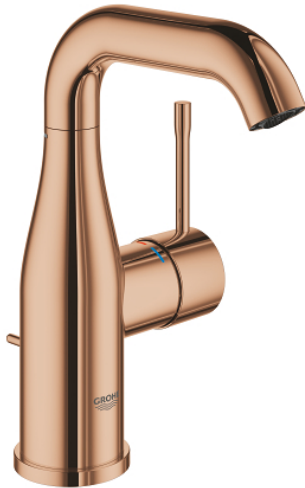

24 173 DA1 ESSENCE SINGLE-LEVER BASIN MIXER 1/2" M-SIZE

PRODUCT DESCRIPTION

- Colour: warm sunset
- single hole installation
- metal lever
- GROHE SilkMove 28 mm ceramic cartridge
- with temperature limiter
- GROHE LongLife finish
- GROHE EcoJoy - less water, perfect flow
- maximum flow rate (at 3 bar): 5 l/min
- GROHE AquaGuide adjustable mousseur
- GROHE Quickfix Plus installation system
- swivel spout with mousseur and stop limiter
- adjustable swivel area 0° / 150° / 360°
- pop-up waste set 1 1/4"
- flexible connection hoses
- minimum pressure 1.0 bar
- professional edition

24 173 DA1 ESSENCE SINGLE-LEVER BASIN MIXER 1/2" M-SIZE

SPARE PARTS

- 1: Lever (Spare part-nr. 46919DA0)
 - 2: Cartridge (Spare part-nr. 46580000)
 - 3: screw ring (Spare part-nr. 48591000)
 - 4: Swivel tube spout (Spare part-nr. 13373DA0)
 - 4.1: Mousseur (Spare part-nr. 48270000)
 - 4.2: Sealing washer (Spare part-nr. 0128500M)
 - 4.3: Safety ring (Spare part-nr. 4826600M)
 - 5: lift rod (Spare part-nr. 46739DA0)
 - 6: Escutcheon (Spare part-nr. 48603DA0)
 - 7: Shank mounting kit (Spare part-nr. 46645000)
 - 8: Waste set 1 1/4" (Spare part-nr. 28910DA0)
 - 8.1: Plug (Spare part-nr. 07182DA0)
 - 8.2: Eccentric rod (Spare part-nr. 07052000)
 - 9: Connection hose (Spare part-nr. 46255000)
 - 10: Mounting wrench (Spare part-nr. 19017000)*
 - 11: Eccentric rod (Spare part-nr. 07341000)*
- * Optional accessories