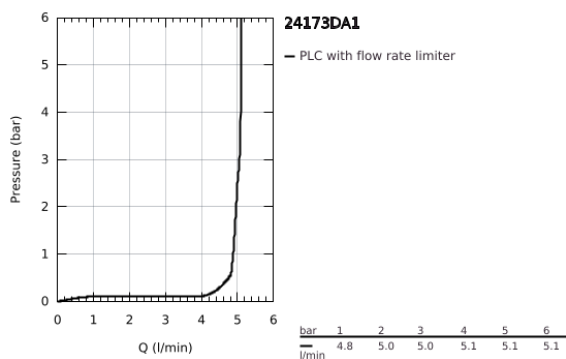

24 173 DA1 ESSENCE SINGLE-LEVER BASIN MIXER 1/2" M-SIZE

PRODUCT DESCRIPTION

- Colour: warm sunset
- single hole installation
- metal lever
- GROHE SilkMove 28 mm ceramic cartridge
- with temperature limiter
- GROHE LongLife finish
- GROHE EcoJoy - less water, perfect flow
- maximum flow rate (at 3 bar): 5 l/min
- GROHE AquaGuide adjustable mousseur
- GROHE Quickfix Plus installation system
- swivel spout with mousseur and stop limiter
- adjustable swivel area 0° / 150° / 360°
- pop-up waste set 1 1/4"
- flexible connection hoses
- minimum pressure 1.0 bar
- professional edition

24 173 DA1 ESSENCE SINGLE-LEVER BASIN MIXER 1/2" M-SIZE

SPARE PARTS

- 1: Lever (Spare part-nr. 46919DA0)
 - 2: Cartridge (Spare part-nr. 46580000)
 - 3: screw ring (Spare part-nr. 48591000)
 - 4: Swivel tube spout (Spare part-nr. 13373DA0)
 - 4.1: Mousseur (Spare part-nr. 48270000)
 - 4.2: Sealing washer (Spare part-nr. 0128500M)
 - 4.3: Safety ring (Spare part-nr. 4826600M)
 - 5: lift rod (Spare part-nr. 46739DA0)
 - 6: Escutcheon (Spare part-nr. 48603DA0)
 - 7: Shank mounting kit (Spare part-nr. 46645000)
 - 8: Waste set 1 1/4" (Spare part-nr. 28910DA0)
 - 8.1: Plug (Spare part-nr. 07182DA0)
 - 8.2: Eccentric rod (Spare part-nr. 07052000)
 - 9: Connection hose (Spare part-nr. 46255000)
 - 10: Mounting wrench (Spare part-nr. 19017000)*
 - 11: Eccentric rod (Spare part-nr. 07341000)*
- * Optional accessories