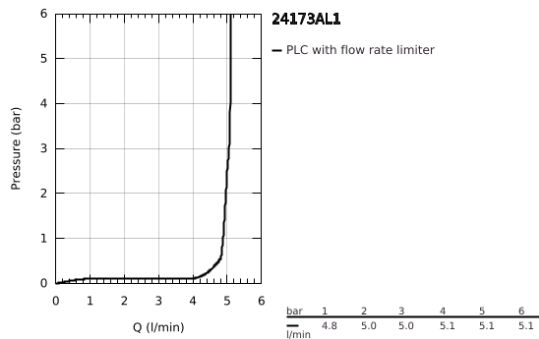

24 173 AL1 ESSENCE SINGLE-LEVER BASIN MIXER 1/2" M-SIZE

PRODUCT DESCRIPTION

- Colour: brushed hard graphite
- single hole installation
- metal lever
- GROHE SilkMove 28 mm ceramic cartridge
- with temperature limiter
- GROHE LongLife finish
- GROHE EcoJoy - less water, perfect flow
- maximum flow rate (at 3 bar): 5 l/min
- GROHE AquaGuide adjustable mousseur
- GROHE Quickfix Plus installation system
- swivel spout with mousseur and stop limiter
- adjustable swivel area 0° / 150° / 360°
- pop-up waste set 1 1/4"
- flexible connection hoses
- minimum pressure 1.0 bar
- professional edition

24 173 AL1 ESSENCE SINGLE-LEVER BASIN MIXER 1/2" M-SIZE

SPARE PARTS

- 1: Lever (Spare part-nr. 46919AL0)
 - 2: Cartridge (Spare part-nr. 46580000)
 - 3: screw ring (Spare part-nr. 48591000)
 - 4: Swivel tube spout (Spare part-nr. 13373AL0)
 - 4.1: Mousseur (Spare part-nr. 48270000)
 - 4.2: Sealing washer (Spare part-nr. 0128500M)
 - 4.3: Safety ring (Spare part-nr. 4826600M)
 - 5: Pop-up rod (Spare part-nr. 46739AL0)
 - 6: Escutcheon (Spare part-nr. 48603AL0)
 - 7: Shank mounting kit (Spare part-nr. 46645000)
 - 8: Waste set 1 1/4" (Spare part-nr. 28910AL0)
 - 8.1: Plug (Spare part-nr. 07182AL0)
 - 8.2: Eccentric rod (Spare part-nr. 07052000)
 - 9: Connection hose (Spare part-nr. 46255000)
 - 10: Mounting wrench (Spare part-nr. 19017000)*
 - 11: Eccentric rod (Spare part-nr. 07341000)*
- * Optional accessories