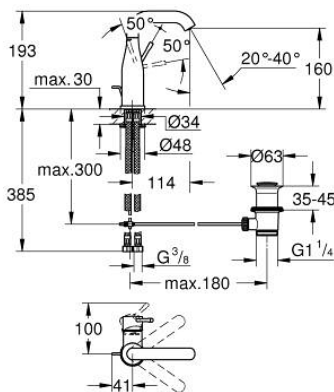

24 173 AL1 ESSENCE SINGLE-LEVER BASIN MIXER 1/2" M-SIZE

PRODUCT DESCRIPTION

- Colour: brushed hard graphite
- single hole installation
- metal lever
- GROHE SilkMove 28 mm ceramic cartridge
- with temperature limiter
- GROHE LongLife finish
- GROHE EcoJoy - less water, perfect flow
- maximum flow rate (at 3 bar): 5 l/min
- GROHE AquaGuide adjustable mousseur
- GROHE Quickfix Plus installation system
- swivel spout with mousseur and stop limiter
- adjustable swivel area 0° / 150° / 360°
- pop-up waste set 1 1/4"
- flexible connection hoses
- minimum pressure 1.0 bar
- professional edition

24 173 AL1 ESSENCE SINGLE-LEVER BASIN MIXER 1/2" M-SIZE

SPARE PARTS

- 1: Lever (Spare part-nr. 46919AL0)
 - 2: Cartridge (Spare part-nr. 46580000)
 - 3: screw ring (Spare part-nr. 48591000)
 - 4: Swivel tube spout (Spare part-nr. 13373AL0)
 - 4.1: Mousseur (Spare part-nr. 48270000)
 - 4.2: Sealing washer (Spare part-nr. 0128500M)
 - 4.3: Safety ring (Spare part-nr. 4826600M)
 - 5: Pop-up rod (Spare part-nr. 46739AL0)
 - 6: Escutcheon (Spare part-nr. 48603AL0)
 - 7: Shank mounting kit (Spare part-nr. 46645000)
 - 8: Waste set 1 1/4" (Spare part-nr. 28910AL0)
 - 8.1: Plug (Spare part-nr. 07182AL0)
 - 8.2: Eccentric rod (Spare part-nr. 07052000)
 - 9: Connection hose (Spare part-nr. 46255000)
 - 10: Mounting wrench (Spare part-nr. 19017000)*
 - 11: Eccentric rod (Spare part-nr. 07341000)*
- * Optional accessories