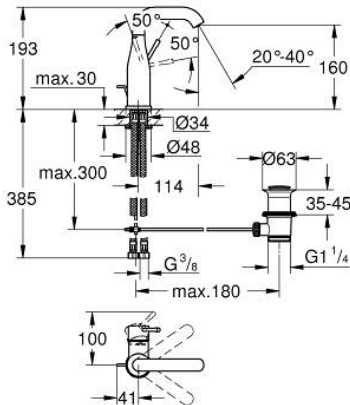

24 173 A01 ESSENCE SINGLE-LEVER BASIN MIXER 1/2"
M-SIZE

PRODUCT DESCRIPTION

- Colour: hard graphite
- single hole installation
- metal lever
- GROHE SilkMove 28 mm ceramic cartridge
- with temperature limiter
- GROHE LongLife finish
- GROHE EcoJoy - less water, perfect flow
- maximum flow rate (at 3 bar): 5 l/min
- GROHE AquaGuide adjustable mousseur
- GROHE Quickfix Plus installation system
- swivel spout with mousseur and stop limiter
- adjustable swivel area 0° / 150° / 360°
- pop-up waste set 1 1/4"
- flexible connection hoses
- minimum pressure 1.0 bar
- professional edition

24 173 A01 **ESSENCE SINGLE-LEVER BASIN MIXER 1/2"**
M-SIZE

SPARE PARTS

- 1: Lever (Spare part-nr. 46919A00)
 - 2: Cartridge (Spare part-nr. 46580000)
 - 3: screw ring (Spare part-nr. 48591000)
 - 4: Swivel tube spout (Spare part-nr. 13373A00)
 - 4.1: Mousseur (Spare part-nr. 48270000)
 - 4.2: Sealing washer (Spare part-nr. 0128500M)
 - 4.3: Safety ring (Spare part-nr. 4826600M)
 - 5: Pop-up rod (Spare part-nr. 46739A00)
 - 6: Escutcheon (Spare part-nr. 48603A00)
 - 7: Shank mounting kit (Spare part-nr. 46645000)
 - 8: Waste set 1 1/4" (Spare part-nr. 28910A00)
 - 8.1: Plug (Spare part-nr. 07182A00)
 - 8.2: Eccentric rod (Spare part-nr. 07052000)
 - 9: Connection hose (Spare part-nr. 46255000)
 - 10: Mounting wrench (Spare part-nr. 19017000)*
 - 11: Eccentric rod (Spare part-nr. 07341000)*
- * Optional accessories