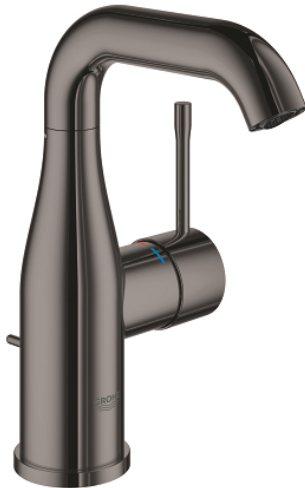

24 173 A01 **ESSENCE SINGLE-LEVER BASIN MIXER 1/2"**
M-SIZE

PRODUCT DESCRIPTION

- Colour: hard graphite
- single hole installation
- metal lever
- GROHE SilkMove 28 mm ceramic cartridge
- with temperature limiter
- GROHE LongLife finish
- GROHE EcoJoy - less water, perfect flow
- maximum flow rate (at 3 bar): 5 l/min
- GROHE AquaGuide adjustable mousseur
- GROHE Quickfix Plus installation system
- swivel spout with mousseur and stop limiter
- adjustable swivel area 0° / 150° / 360°
- pop-up waste set 1 1/4"
- flexible connection hoses
- minimum pressure 1.0 bar
- professional edition

24 173 A01 **ESSENCE SINGLE-LEVER BASIN MIXER 1/2"**
M-SIZE

SPARE PARTS

- 1: Lever (Spare part-nr. 46919A00)
 - 2: Cartridge (Spare part-nr. 46580000)
 - 3: screw ring (Spare part-nr. 48591000)
 - 4: Swivel tube spout (Spare part-nr. 13373A00)
 - 4.1: Mousseur (Spare part-nr. 48270000)
 - 4.2: Sealing washer (Spare part-nr. 0128500M)
 - 4.3: Safety ring (Spare part-nr. 4826600M)
 - 5: Pop-up rod (Spare part-nr. 46739A00)
 - 6: Escutcheon (Spare part-nr. 48603A00)
 - 7: Shank mounting kit (Spare part-nr. 46645000)
 - 8: Waste set 1 1/4" (Spare part-nr. 28910A00)
 - 8.1: Plug (Spare part-nr. 07182A00)
 - 8.2: Eccentric rod (Spare part-nr. 07052000)
 - 9: Connection hose (Spare part-nr. 46255000)
 - 10: Mounting wrench (Spare part-nr. 19017000)*
 - 11: Eccentric rod (Spare part-nr. 07341000)*
- * Optional accessories