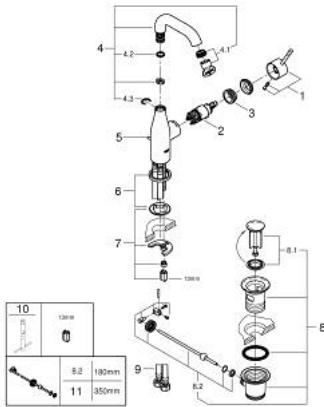

24 173 A01 ESSENCE SINGLE-LEVER BASIN MIXER 1/2"
M-SIZE

PRODUCT DESCRIPTION

- Colour: hard graphite
- single hole installation
- metal lever
- GROHE SilkMove 28 mm ceramic cartridge
- with temperature limiter
- GROHE LongLife finish
- GROHE EcoJoy - less water, perfect flow
- maximum flow rate (at 3 bar): 5 l/min
- GROHE AquaGuide adjustable mousseur
- GROHE Quickfix Plus installation system
- swivel spout with mousseur and stop limiter
- adjustable swivel area 0° / 150° / 360°
- pop-up waste set 1 1/4"
- flexible connection hoses
- minimum pressure 1.0 bar
- professional edition

24 173 A01 **ESSENCE SINGLE-LEVER BASIN MIXER 1/2"**
M-SIZE

SPARE PARTS

- 1: Lever (Spare part-nr. 46919A00)
 - 2: Cartridge (Spare part-nr. 46580000)
 - 3: screw ring (Spare part-nr. 48591000)
 - 4: Swivel tube spout (Spare part-nr. 13373A00)
 - 4.1: Mousseur (Spare part-nr. 48270000)
 - 4.2: Sealing washer (Spare part-nr. 0128500M)
 - 4.3: Safety ring (Spare part-nr. 4826600M)
 - 5: Pop-up rod (Spare part-nr. 46739A00)
 - 6: Escutcheon (Spare part-nr. 48603A00)
 - 7: Shank mounting kit (Spare part-nr. 46645000)
 - 8: Waste set 1 1/4" (Spare part-nr. 28910A00)
 - 8.1: Plug (Spare part-nr. 07182A00)
 - 8.2: Eccentric rod (Spare part-nr. 07052000)
 - 9: Connection hose (Spare part-nr. 46255000)
 - 10: Mounting wrench (Spare part-nr. 19017000)*
 - 11: Eccentric rod (Spare part-nr. 07341000)*
- * Optional accessories