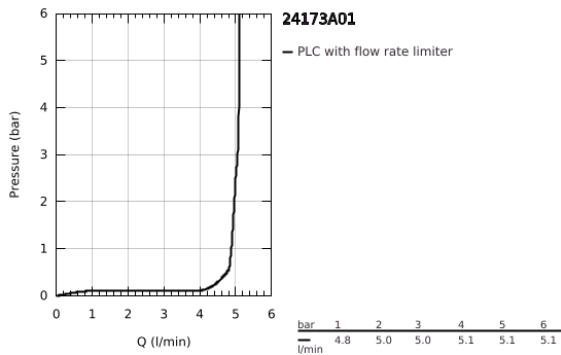

24 173 A01 ESSENCE SINGLE-LEVER BASIN MIXER 1/2"
M-SIZE

PRODUCT DESCRIPTION

- Colour: hard graphite
- single hole installation
- metal lever
- GROHE SilkMove 28 mm ceramic cartridge
- with temperature limiter
- GROHE LongLife finish
- GROHE EcoJoy - less water, perfect flow
- maximum flow rate (at 3 bar): 5 l/min
- GROHE AquaGuide adjustable mousseur
- GROHE Quickfix Plus installation system
- swivel spout with mousseur and stop limiter
- adjustable swivel area 0° / 150° / 360°
- pop-up waste set 1 1/4"
- flexible connection hoses
- minimum pressure 1.0 bar
- professional edition

24 173 A01 **ESSENCE SINGLE-LEVER BASIN MIXER 1/2"**
M-SIZE

SPARE PARTS

- 1: Lever (Spare part-nr. 46919A00)
 - 2: Cartridge (Spare part-nr. 46580000)
 - 3: screw ring (Spare part-nr. 48591000)
 - 4: Swivel tube spout (Spare part-nr. 13373A00)
 - 4.1: Mousseur (Spare part-nr. 48270000)
 - 4.2: Sealing washer (Spare part-nr. 0128500M)
 - 4.3: Safety ring (Spare part-nr. 4826600M)
 - 5: Pop-up rod (Spare part-nr. 46739A00)
 - 6: Escutcheon (Spare part-nr. 48603A00)
 - 7: Shank mounting kit (Spare part-nr. 46645000)
 - 8: Waste set 1 1/4" (Spare part-nr. 28910A00)
 - 8.1: Plug (Spare part-nr. 07182A00)
 - 8.2: Eccentric rod (Spare part-nr. 07052000)
 - 9: Connection hose (Spare part-nr. 46255000)
 - 10: Mounting wrench (Spare part-nr. 19017000)*
 - 11: Eccentric rod (Spare part-nr. 07341000)*
- * Optional accessories