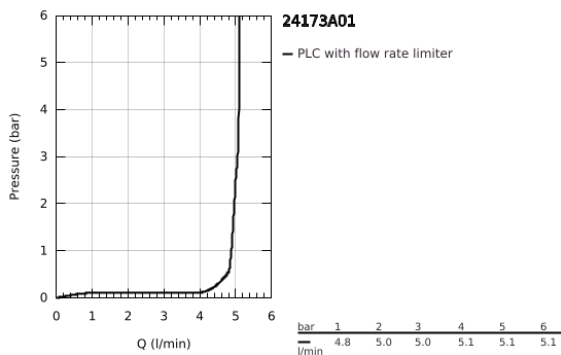

24 173 A01 **ESSENCE SINGLE-LEVER BASIN MIXER 1/2"**
M-SIZE

PRODUCT DESCRIPTION

- Colour: hard graphite
- single hole installation
- metal lever
- GROHE SilkMove 28 mm ceramic cartridge
- with temperature limiter
- GROHE LongLife finish
- GROHE EcoJoy - less water, perfect flow
- maximum flow rate (at 3 bar): 5 l/min
- GROHE AquaGuide adjustable mousseur
- GROHE Quickfix Plus installation system
- swivel spout with mousseur and stop limiter
- adjustable swivel area 0° / 150° / 360°
- pop-up waste set 1 1/4"
- flexible connection hoses
- minimum pressure 1.0 bar
- professional edition

24 173 A01 **ESSENCE SINGLE-LEVER BASIN MIXER 1/2"**
M-SIZE

SPARE PARTS

- 1: Lever (Spare part-nr. 46919A00)
 - 2: Cartridge (Spare part-nr. 46580000)
 - 3: screw ring (Spare part-nr. 48591000)
 - 4: Swivel tube spout (Spare part-nr. 13373A00)
 - 4.1: Mousseur (Spare part-nr. 48270000)
 - 4.2: Sealing washer (Spare part-nr. 0128500M)
 - 4.3: Safety ring (Spare part-nr. 4826600M)
 - 5: Pop-up rod (Spare part-nr. 46739A00)
 - 6: Escutcheon (Spare part-nr. 48603A00)
 - 7: Shank mounting kit (Spare part-nr. 46645000)
 - 8: Waste set 1 1/4" (Spare part-nr. 28910A00)
 - 8.1: Plug (Spare part-nr. 07182A00)
 - 8.2: Eccentric rod (Spare part-nr. 07052000)
 - 9: Connection hose (Spare part-nr. 46255000)
 - 10: Mounting wrench (Spare part-nr. 19017000)*
 - 11: Eccentric rod (Spare part-nr. 07341000)*
- * Optional accessories