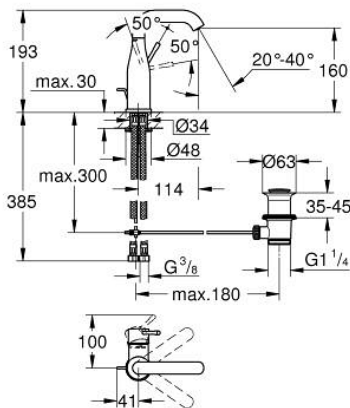

24 173 A01 **ESSENCE SINGLE-LEVER BASIN MIXER 1/2"**
M-SIZE

PRODUCT DESCRIPTION

- Colour: hard graphite
- single hole installation
- metal lever
- GROHE SilkMove 28 mm ceramic cartridge
- with temperature limiter
- GROHE LongLife finish
- GROHE EcoJoy - less water, perfect flow
- maximum flow rate (at 3 bar): 5 l/min
- GROHE AquaGuide adjustable mousseur
- GROHE Quickfix Plus installation system
- swivel spout with mousseur and stop limiter
- adjustable swivel area 0° / 150° / 360°
- pop-up waste set 1 1/4"
- flexible connection hoses
- minimum pressure 1.0 bar
- professional edition

24 173 A01 **ESSENCE SINGLE-LEVER BASIN MIXER 1/2"**
M-SIZE

SPARE PARTS

- 1: Lever (Spare part-nr. 46919A00)
 - 2: Cartridge (Spare part-nr. 46580000)
 - 3: screw ring (Spare part-nr. 48591000)
 - 4: Swivel tube spout (Spare part-nr. 13373A00)
 - 4.1: Mousseur (Spare part-nr. 48270000)
 - 4.2: Sealing washer (Spare part-nr. 0128500M)
 - 4.3: Safety ring (Spare part-nr. 4826600M)
 - 5: Pop-up rod (Spare part-nr. 46739A00)
 - 6: Escutcheon (Spare part-nr. 48603A00)
 - 7: Shank mounting kit (Spare part-nr. 46645000)
 - 8: Waste set 1 1/4" (Spare part-nr. 28910A00)
 - 8.1: Plug (Spare part-nr. 07182A00)
 - 8.2: Eccentric rod (Spare part-nr. 07052000)
 - 9: Connection hose (Spare part-nr. 46255000)
 - 10: Mounting wrench (Spare part-nr. 19017000)*
 - 11: Eccentric rod (Spare part-nr. 07341000)*
- * Optional accessories