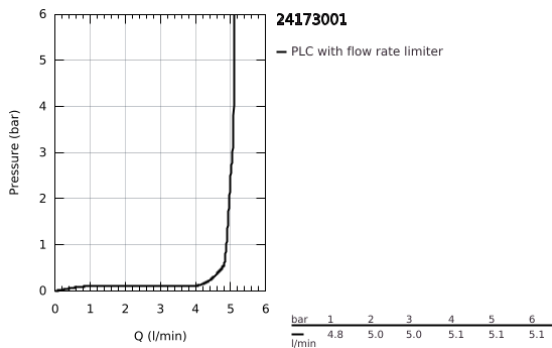

24 173 001 **ESSENCE SINGLE-LEVER BASIN MIXER 1/2"**
M-SIZE

PRODUCT DESCRIPTION

- Colour: chrome
- single hole installation
- metal lever
- GROHE SilkMove 28 mm ceramic cartridge
- with temperature limiter
- GROHE LongLife finish
- GROHE EcoJoy - less water, perfect flow
- maximum flow rate (at 3 bar): 5 l/min
- GROHE AquaGuide adjustable mousseur
- GROHE Quickfix Plus installation system
- swivel spout with mousseur and stop limiter
- adjustable swivel area 0° / 150° / 360°
- pop-up waste set 1 1/4"
- flexible connection hoses
- minimum pressure 1.0 bar
- professional edition

24 173 001 **ESSENCE SINGLE-LEVER BASIN MIXER 1/2"**
M-SIZE

SPARE PARTS

- 1: Lever (Spare part-nr. 46919000)
 - 2: Cartridge (Spare part-nr. 46580000)
 - 3: screw ring (Spare part-nr. 48591000)
 - 4: Swivel tube spout (Spare part-nr. 13373000)
 - 4.1: Mousseur (Spare part-nr. 48270000)
 - 4.2: Sealing washer (Spare part-nr. 0128500M)
 - 4.3: Safety ring (Spare part-nr. 4826600M)
 - 5: Pop-up rod (Spare part-nr. 46739000)
 - 6: Escutcheon (Spare part-nr. 48603000)
 - 7: Shank mounting kit (Spare part-nr. 46645000)
 - 8: Waste set 1 1/4" (Spare part-nr. 28910000)
 - 8.1: Plug (Spare part-nr. 07182000)
 - 8.2: Eccentric rod (Spare part-nr. 07052000)
 - 9: Connection hose (Spare part-nr. 46255000)
 - 10: Mounting wrench (Spare part-nr. 19017000)*
 - 11: Eccentric rod (Spare part-nr. 07341000)*
- * Optional accessories