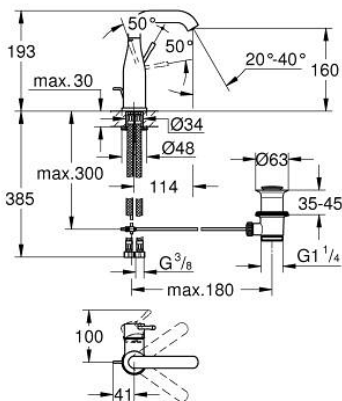

24 173 001 **ESSENCE SINGLE-LEVER BASIN MIXER 1/2"**
M-SIZE

PRODUCT DESCRIPTION

- Colour: chrome
- single hole installation
- metal lever
- GROHE SilkMove 28 mm ceramic cartridge
- with temperature limiter
- GROHE LongLife finish
- GROHE EcoJoy - less water, perfect flow
- maximum flow rate (at 3 bar): 5 l/min
- GROHE AquaGuide adjustable mousseur
- GROHE Quickfix Plus installation system
- swivel spout with mousseur and stop limiter
- adjustable swivel area 0° / 150° / 360°
- pop-up waste set 1 1/4"
- flexible connection hoses
- minimum pressure 1.0 bar
- professional edition

24 173 001 **ESSENCE SINGLE-LEVER BASIN MIXER 1/2"**
M-SIZE

SPARE PARTS

- 1: Lever (Spare part-nr. 46919000)
 - 2: Cartridge (Spare part-nr. 46580000)
 - 3: screw ring (Spare part-nr. 48591000)
 - 4: Swivel tube spout (Spare part-nr. 13373000)
 - 4.1: Mousseur (Spare part-nr. 48270000)
 - 4.2: Sealing washer (Spare part-nr. 0128500M)
 - 4.3: Safety ring (Spare part-nr. 4826600M)
 - 5: Pop-up rod (Spare part-nr. 46739000)
 - 6: Escutcheon (Spare part-nr. 48603000)
 - 7: Shank mounting kit (Spare part-nr. 46645000)
 - 8: Waste set 1 1/4" (Spare part-nr. 28910000)
 - 8.1: Plug (Spare part-nr. 07182000)
 - 8.2: Eccentric rod (Spare part-nr. 07052000)
 - 9: Connection hose (Spare part-nr. 46255000)
 - 10: Mounting wrench (Spare part-nr. 19017000)*
 - 11: Eccentric rod (Spare part-nr. 07341000)*
- * Optional accessories