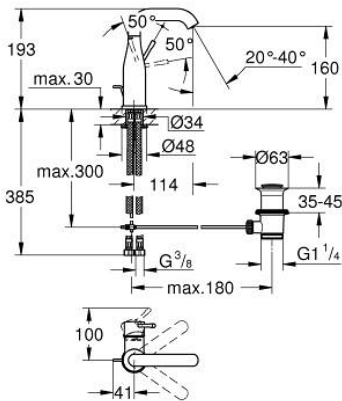

24 173 001 **ESSENCE SINGLE-LEVER BASIN MIXER 1/2"**
M-SIZE

PRODUCT DESCRIPTION

- Colour: chrome
- single hole installation
- metal lever
- GROHE SilkMove 28 mm ceramic cartridge
- with temperature limiter
- GROHE LongLife finish
- GROHE EcoJoy - less water, perfect flow
- maximum flow rate (at 3 bar): 5 l/min
- GROHE AquaGuide adjustable mousseur
- GROHE Quickfix Plus installation system
- swivel spout with mousseur and stop limiter
- adjustable swivel area 0° / 150° / 360°
- pop-up waste set 1 1/4"
- flexible connection hoses
- minimum pressure 1.0 bar
- professional edition

24 173 001 **ESSENCE SINGLE-LEVER BASIN MIXER 1/2"**
M-SIZE

SPARE PARTS

- 1: Lever (Spare part-nr. 46919000)
 - 2: Cartridge (Spare part-nr. 46580000)
 - 3: screw ring (Spare part-nr. 48591000)
 - 4: Swivel tube spout (Spare part-nr. 13373000)
 - 4.1: Mousseur (Spare part-nr. 48270000)
 - 4.2: Sealing washer (Spare part-nr. 0128500M)
 - 4.3: Safety ring (Spare part-nr. 4826600M)
 - 5: Pop-up rod (Spare part-nr. 46739000)
 - 6: Escutcheon (Spare part-nr. 48603000)
 - 7: Shank mounting kit (Spare part-nr. 46645000)
 - 8: Waste set 1 1/4" (Spare part-nr. 28910000)
 - 8.1: Plug (Spare part-nr. 07182000)
 - 8.2: Eccentric rod (Spare part-nr. 07052000)
 - 9: Connection hose (Spare part-nr. 46255000)
 - 10: Mounting wrench (Spare part-nr. 19017000)*
 - 11: Eccentric rod (Spare part-nr. 07341000)*
- * Optional accessories