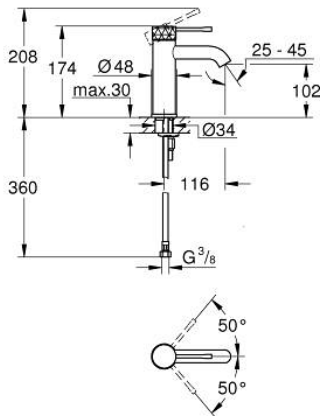

24 172 PF1 **ESSENCE SINGLE-LEVER BASIN MIXER 1/2"**  
**S-SIZE**

**PRODUCT DESCRIPTION**

- Colour: crafted chrome
- crafted metal lever
- GROHE SilkMove 28 mm ceramic cartridge
- with temperature limiter
- GROHE LongLife finish
- GROHE EcoJoy - less water, perfect flow
- maximum flow rate (at 3 bar): 5 l/min
- GROHE AquaGuide adjustable mousseur
- GROHE Quickfix Plus installation system
- smooth body
- flexible connection hoses
- Showroom+ exclusive

24 172 PF1 **ESSENCE SINGLE-LEVER BASIN MIXER 1/2"**  
**S-SIZE**

**SPARE PARTS**

- 1: Lever (Spare part-nr. 46917PF0)
  - 2: Fitting ring (Spare part-nr. 46715000)
  - 3: Cartridge (Spare part-nr. 46580000)
  - 4: Mousseur (Spare part-nr. 48480000)
  - 5: Escutcheon (Spare part-nr. 48603000)
  - 6: Shank mounting kit (Spare part-nr. 46645000)
  - 7: Mounting wrench (Spare part-nr. 19017000)\*
  - 8: Waste set with push-open plug (Spare part-nr. 65807000)\*
- \* Optional accessories