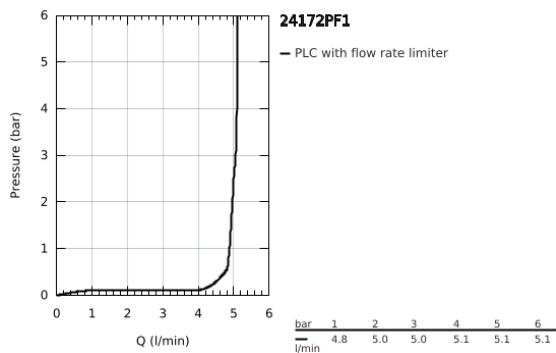

24 172 PF1 **ESSENCE SINGLE-LEVER BASIN MIXER 1/2"**  
**S-SIZE**

**PRODUCT DESCRIPTION**

- Colour: crafted chrome
- crafted metal lever
- GROHE SilkMove 28 mm ceramic cartridge
- with temperature limiter
- GROHE LongLife finish
- GROHE EcoJoy - less water, perfect flow
- maximum flow rate (at 3 bar): 5 l/min
- GROHE AquaGuide adjustable mousseur
- GROHE Quickfix Plus installation system
- smooth body
- flexible connection hoses
- Showroom+ exclusive

24 172 PF1 **ESSENCE SINGLE-LEVER BASIN MIXER 1/2"**  
**S-SIZE**

**SPARE PARTS**

- 1: Lever (Spare part-nr. 46917PF0)
  - 2: Fitting ring (Spare part-nr. 46715000)
  - 3: Cartridge (Spare part-nr. 46580000)
  - 4: Mousseur (Spare part-nr. 48480000)
  - 5: Escutcheon (Spare part-nr. 48603000)
  - 6: Shank mounting kit (Spare part-nr. 46645000)
  - 7: Mounting wrench (Spare part-nr. 19017000)\*
  - 8: Waste set with push-open plug (Spare part-nr. 65807000)\*
- \* Optional accessories