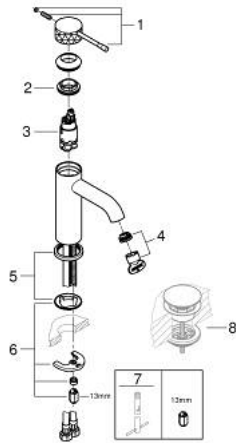

24 172 PF1 **ESSENCE SINGLE-LEVER BASIN MIXER 1/2"**  
**S-SIZE**

**PRODUCT DESCRIPTION**

- Colour: crafted chrome
- crafted metal lever
- GROHE SilkMove 28 mm ceramic cartridge
- with temperature limiter
- GROHE LongLife finish
- GROHE EcoJoy - less water, perfect flow
- maximum flow rate (at 3 bar): 5 l/min
- GROHE AquaGuide adjustable mousseur
- GROHE Quickfix Plus installation system
- smooth body
- flexible connection hoses
- Showroom+ exclusive

24 172 PF1 **ESSENCE SINGLE-LEVER BASIN MIXER 1/2"**  
**S-SIZE**

**SPARE PARTS**

- 1: Lever (Spare part-nr. 46917PF0)
  - 2: Fitting ring (Spare part-nr. 46715000)
  - 3: Cartridge (Spare part-nr. 46580000)
  - 4: Mousseur (Spare part-nr. 48480000)
  - 5: Escutcheon (Spare part-nr. 48603000)
  - 6: Shank mounting kit (Spare part-nr. 46645000)
  - 7: Mounting wrench (Spare part-nr. 19017000)\*
  - 8: Waste set with push-open plug (Spare part-nr. 65807000)\*
- \* Optional accessories