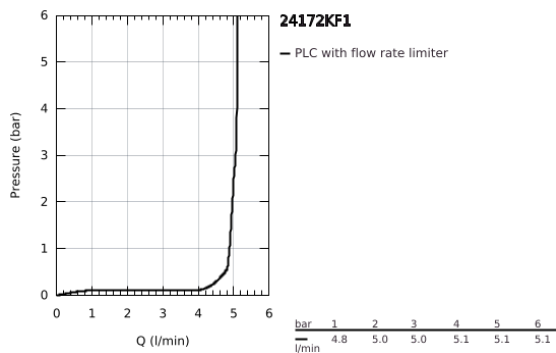

24 172 KF1 **ESSENCE SINGLE-LEVER BASIN MIXER 1/2"**  
**S-SIZE**

**PRODUCT DESCRIPTION**

- Colour: phantom black
- single hole installation
- metal lever
- GROHE SilkMove 28 mm ceramic cartridge
- with temperature limiter
- GROHE EcoJoy - less water, perfect flow
- maximum flow rate (at 3 bar): 5 l/min
- GROHE AquaGuide adjustable mousseur
- GROHE Quickfix Plus installation system
- smooth body
- flexible connection hoses
- professional edition

24 172 KF1 **ESSENCE SINGLE-LEVER BASIN MIXER 1/2"**  
**S-SIZE**

**SPARE PARTS**

- 1: Lever (Spare part-nr. 46917KF0)
  - 2: Fitting ring (Spare part-nr. 46715000)
  - 3: Cartridge (Spare part-nr. 46580000)
  - 4: Mousseur (Spare part-nr. 48270000)
  - 5: Escutcheon (Spare part-nr. 48603KF0)
  - 6: Shank mounting kit (Spare part-nr. 46645000)
  - 7: Mounting wrench (Spare part-nr. 19017000)\*
  - 8: Waste set with push-open plug (Spare part-nr. 65807KF0)\*
- \* Optional accessories