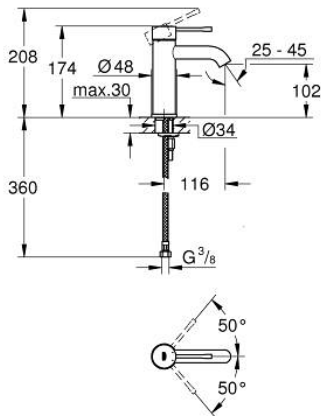

24 172 KF1 **ESSENCE SINGLE-LEVER BASIN MIXER 1/2"**  
**S-SIZE**

**PRODUCT DESCRIPTION**

- Colour: phantom black
- single hole installation
- metal lever
- GROHE SilkMove 28 mm ceramic cartridge
- with temperature limiter
- GROHE EcoJoy - less water, perfect flow
- maximum flow rate (at 3 bar): 5 l/min
- GROHE AquaGuide adjustable mousseur
- GROHE Quickfix Plus installation system
- smooth body
- flexible connection hoses
- professional edition

24 172 KF1 **ESSENCE SINGLE-LEVER BASIN MIXER 1/2"**  
**S-SIZE**

**SPARE PARTS**

- 1: Lever (Spare part-nr. 46917KF0)
  - 2: Fitting ring (Spare part-nr. 46715000)
  - 3: Cartridge (Spare part-nr. 46580000)
  - 4: Mousseur (Spare part-nr. 48270000)
  - 5: Escutcheon (Spare part-nr. 48603KF0)
  - 6: Shank mounting kit (Spare part-nr. 46645000)
  - 7: Mounting wrench (Spare part-nr. 19017000)\*
  - 8: Waste set with push-open plug (Spare part-nr. 65807KF0)\*
- \* Optional accessories