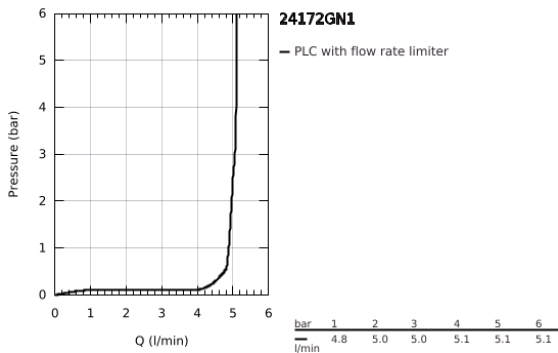

24 172 GN1 **ESSENCE SINGLE-LEVER BASIN MIXER 1/2"**
S-SIZE

PRODUCT DESCRIPTION

- Colour: brushed cool sunrise
- single hole installation
- metal lever
- GROHE SilkMove 28 mm ceramic cartridge
- with temperature limiter
- GROHE LongLife finish
- GROHE EcoJoy - less water, perfect flow
- maximum flow rate (at 3 bar): 5 l/min
- GROHE AquaGuide adjustable mousseur
- GROHE Quickfix Plus installation system
- smooth body
- flexible connection hoses

24 172 GN1 ESSENCE SINGLE-LEVER BASIN MIXER 1/2" S-SIZE

SPARE PARTS

- 1: Lever (Spare part-nr. 46917GN0)
 - 2: Fitting ring (Spare part-nr. 46715000)
 - 3: Cartridge (Spare part-nr. 46580000)
 - 4: Mousseur (Spare part-nr. 48270000)
 - 5: Escutcheon (Spare part-nr. 48603GN0)
 - 6: Shank mounting kit (Spare part-nr. 46645000)
 - 7: Mounting wrench (Spare part-nr. 19017000)*
 - 8: Waste set with push-open plug (Spare part-nr. 65807GN0)*
- * Optional accessories