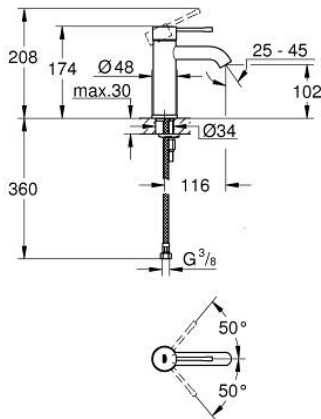

24 172 GN1 **ESSENCE SINGLE-LEVER BASIN MIXER 1/2"**
S-SIZE

PRODUCT DESCRIPTION

- Colour: brushed cool sunrise
- single hole installation
- metal lever
- GROHE SilkMove 28 mm ceramic cartridge
- with temperature limiter
- GROHE LongLife finish
- GROHE EcoJoy - less water, perfect flow
- maximum flow rate (at 3 bar): 5 l/min
- GROHE AquaGuide adjustable mousseur
- GROHE Quickfix Plus installation system
- smooth body
- flexible connection hoses

24 172 GN1 ESSENCE SINGLE-LEVER BASIN MIXER 1/2" S-SIZE

SPARE PARTS

- 1: Lever (Spare part-nr. 46917GN0)
 - 2: Fitting ring (Spare part-nr. 46715000)
 - 3: Cartridge (Spare part-nr. 46580000)
 - 4: Mousseur (Spare part-nr. 48270000)
 - 5: Escutcheon (Spare part-nr. 48603GN0)
 - 6: Shank mounting kit (Spare part-nr. 46645000)
 - 7: Mounting wrench (Spare part-nr. 19017000)*
 - 8: Waste set with push-open plug (Spare part-nr. 65807GN0)*
- * Optional accessories