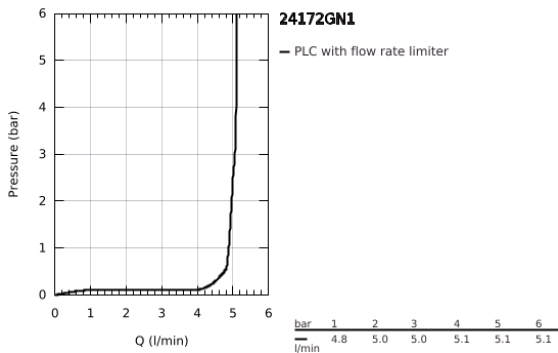

24 172 GN1 **ESSENCE SINGLE-LEVER BASIN MIXER 1/2"**
S-SIZE

PRODUCT DESCRIPTION

- Colour: brushed cool sunrise
- single hole installation
- metal lever
- GROHE SilkMove 28 mm ceramic cartridge
- with temperature limiter
- GROHE LongLife finish
- GROHE EcoJoy - less water, perfect flow
- maximum flow rate (at 3 bar): 5 l/min
- GROHE AquaGuide adjustable mousseur
- GROHE Quickfix Plus installation system
- smooth body
- flexible connection hoses

24 172 GN1 **ESSENCE SINGLE-LEVER BASIN MIXER 1/2"**
S-SIZE

SPARE PARTS

- 1: Lever (Spare part-nr. 46917GN0)
 - 2: Fitting ring (Spare part-nr. 46715000)
 - 3: Cartridge (Spare part-nr. 46580000)
 - 4: Mousseur (Spare part-nr. 48270000)
 - 5: Escutcheon (Spare part-nr. 48603GN0)
 - 6: Shank mounting kit (Spare part-nr. 46645000)
 - 7: Mounting wrench (Spare part-nr. 19017000)*
 - 8: Waste set with push-open plug (Spare part-nr. 65807GN0)*
- * Optional accessories