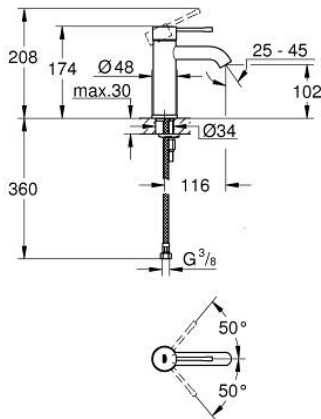

24 172 GN1 **ESSENCE SINGLE-LEVER BASIN MIXER 1/2"**
S-SIZE

PRODUCT DESCRIPTION

- Colour: brushed cool sunrise
- single hole installation
- metal lever
- GROHE SilkMove 28 mm ceramic cartridge
- with temperature limiter
- GROHE LongLife finish
- GROHE EcoJoy - less water, perfect flow
- maximum flow rate (at 3 bar): 5 l/min
- GROHE AquaGuide adjustable mousseur
- GROHE Quickfix Plus installation system
- smooth body
- flexible connection hoses

24 172 GN1 **ESSENCE SINGLE-LEVER BASIN MIXER 1/2"**
S-SIZE

SPARE PARTS

- 1: Lever (Spare part-nr. 46917GN0)
 - 2: Fitting ring (Spare part-nr. 46715000)
 - 3: Cartridge (Spare part-nr. 46580000)
 - 4: Mousseur (Spare part-nr. 48270000)
 - 5: Escutcheon (Spare part-nr. 48603GN0)
 - 6: Shank mounting kit (Spare part-nr. 46645000)
 - 7: Mounting wrench (Spare part-nr. 19017000)*
 - 8: Waste set with push-open plug (Spare part-nr. 65807GN0)*
- * Optional accessories