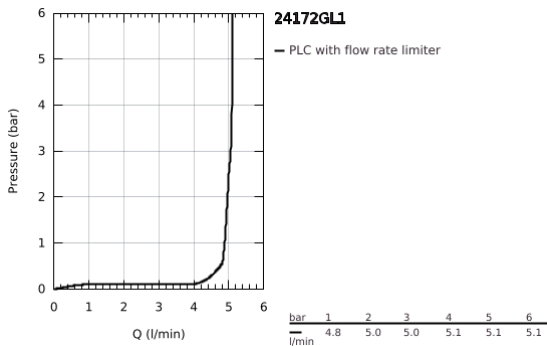

24 172 GL1 **ESSENCE SINGLE-LEVER BASIN MIXER 1/2"**
S-SIZE

PRODUCT DESCRIPTION

- Colour: cool sunrise
- single hole installation
- metal lever
- GROHE SilkMove 28 mm ceramic cartridge
- with temperature limiter
- GROHE LongLife finish
- GROHE EcoJoy - less water, perfect flow
- maximum flow rate (at 3 bar): 5 l/min
- GROHE AquaGuide adjustable mousseur
- GROHE Quickfix Plus installation system
- smooth body
- flexible connection hoses

24 172 GL1 **ESSENCE SINGLE-LEVER BASIN MIXER 1/2"**
S-SIZE

SPARE PARTS

- 1: Lever (Spare part-nr. 46917GL0)
 - 2: Fitting ring (Spare part-nr. 46715000)
 - 3: Cartridge (Spare part-nr. 46580000)
 - 4: Mousseur (Spare part-nr. 48270000)
 - 5: Escutcheon (Spare part-nr. 48603GL0)
 - 6: Shank mounting kit (Spare part-nr. 46645000)
 - 7: Mounting wrench (Spare part-nr. 19017000)*
 - 8: Waste set with push-open plug (Spare part-nr. 65807GL0)*
- * Optional accessories