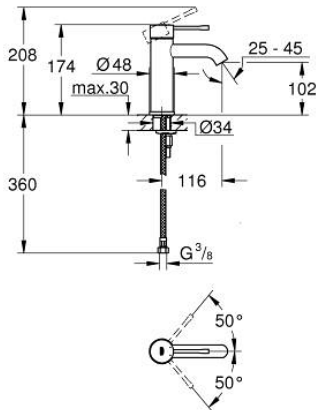

24 172 GL1 **ESSENCE SINGLE-LEVER BASIN MIXER 1/2"**
S-SIZE

PRODUCT DESCRIPTION

- Colour: cool sunrise
- single hole installation
- metal lever
- GROHE SilkMove 28 mm ceramic cartridge
- with temperature limiter
- GROHE LongLife finish
- GROHE EcoJoy - less water, perfect flow
- maximum flow rate (at 3 bar): 5 l/min
- GROHE AquaGuide adjustable mousseur
- GROHE Quickfix Plus installation system
- smooth body
- flexible connection hoses

24 172 GL1 **ESSENCE SINGLE-LEVER BASIN MIXER 1/2"**
S-SIZE

SPARE PARTS

- 1: Lever (Spare part-nr. 46917GL0)
 - 2: Fitting ring (Spare part-nr. 46715000)
 - 3: Cartridge (Spare part-nr. 46580000)
 - 4: Mousseur (Spare part-nr. 48270000)
 - 5: Escutcheon (Spare part-nr. 48603GL0)
 - 6: Shank mounting kit (Spare part-nr. 46645000)
 - 7: Mounting wrench (Spare part-nr. 19017000)*
 - 8: Waste set with push-open plug (Spare part-nr. 65807GL0)*
- * Optional accessories