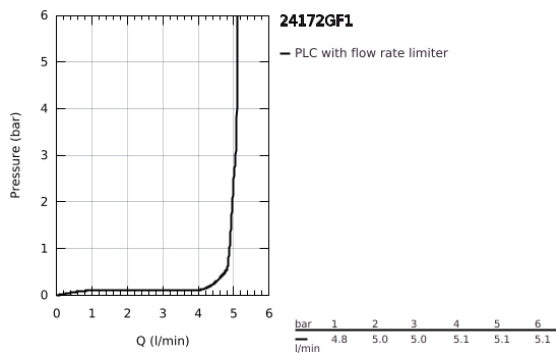

24 172 GF1 **ESSENCE SINGLE-LEVER BASIN MIXER 1/2"**
S-SIZE

PRODUCT DESCRIPTION

- Colour: brushed crafted cool sunrise
- crafted metal lever
- GROHE SilkMove 28 mm ceramic cartridge
- with temperature limiter
- GROHE LongLife finish
- GROHE EcoJoy - less water, perfect flow
- maximum flow rate (at 3 bar): 5 l/min
- GROHE AquaGuide adjustable mousseur
- GROHE Quickfix Plus installation system
- smooth body
- flexible connection hoses

24 172 GF1 ESSENCE SINGLE-LEVER BASIN MIXER 1/2" S-SIZE

SPARE PARTS

- 1: Lever (Spare part-nr. 46917GF0)
 - 2: Fitting ring (Spare part-nr. 46715000)
 - 3: Cartridge (Spare part-nr. 46580000)
 - 4: Mousseur (Spare part-nr. 48480000)
 - 5: Escutcheon (Spare part-nr. 48603GN0)
 - 6: Shank mounting kit (Spare part-nr. 46645000)
 - 7: Mounting wrench (Spare part-nr. 19017000)*
 - 8: Waste set with push-open plug (Spare part-nr. 65807GN0)*
- * Optional accessories