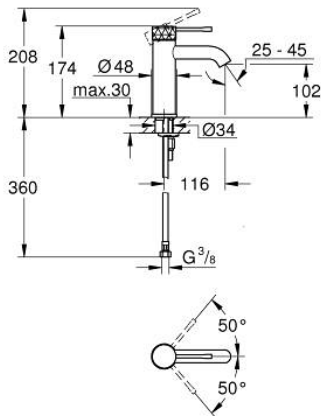

24 172 GF1 **ESSENCE SINGLE-LEVER BASIN MIXER 1/2"**
S-SIZE

PRODUCT DESCRIPTION

- Colour: brushed crafted cool sunrise
- crafted metal lever
- GROHE SilkMove 28 mm ceramic cartridge
- with temperature limiter
- GROHE LongLife finish
- GROHE EcoJoy - less water, perfect flow
- maximum flow rate (at 3 bar): 5 l/min
- GROHE AquaGuide adjustable mousseur
- GROHE Quickfix Plus installation system
- smooth body
- flexible connection hoses

24 172 GF1 ESSENCE SINGLE-LEVER BASIN MIXER 1/2" S-SIZE

SPARE PARTS

- 1: Lever (Spare part-nr. 46917GF0)
 - 2: Fitting ring (Spare part-nr. 46715000)
 - 3: Cartridge (Spare part-nr. 46580000)
 - 4: Mousseur (Spare part-nr. 48480000)
 - 5: Escutcheon (Spare part-nr. 48603GN0)
 - 6: Shank mounting kit (Spare part-nr. 46645000)
 - 7: Mounting wrench (Spare part-nr. 19017000)*
 - 8: Waste set with push-open plug (Spare part-nr. 65807GN0)*
- * Optional accessories